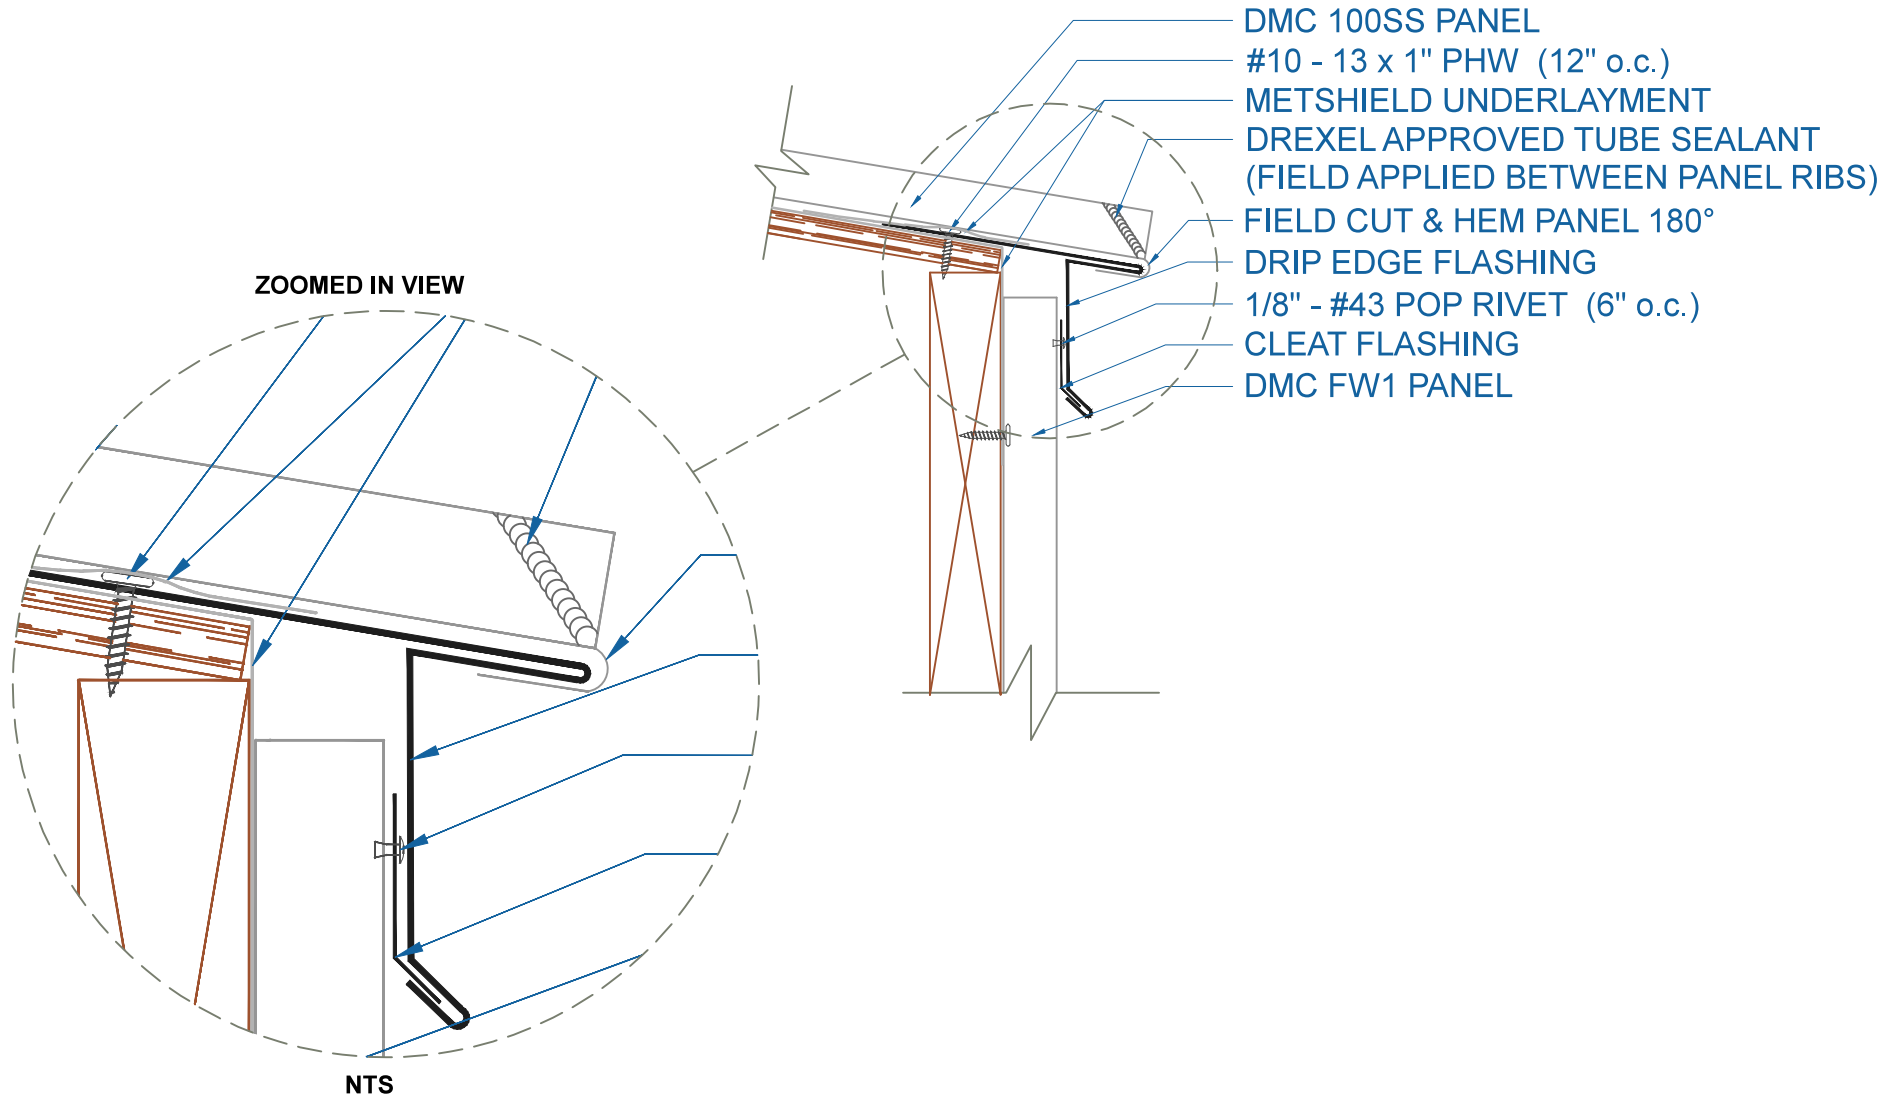

# DMC 100SS - PLYWOOD

## DRIP EDGE w/FLUSH PANEL

SCALE: 3" = 1'-0"

EFFECTIVE DATE: 01-18-13  
SUBJECT TO CHANGE WITHOUT NOTICE