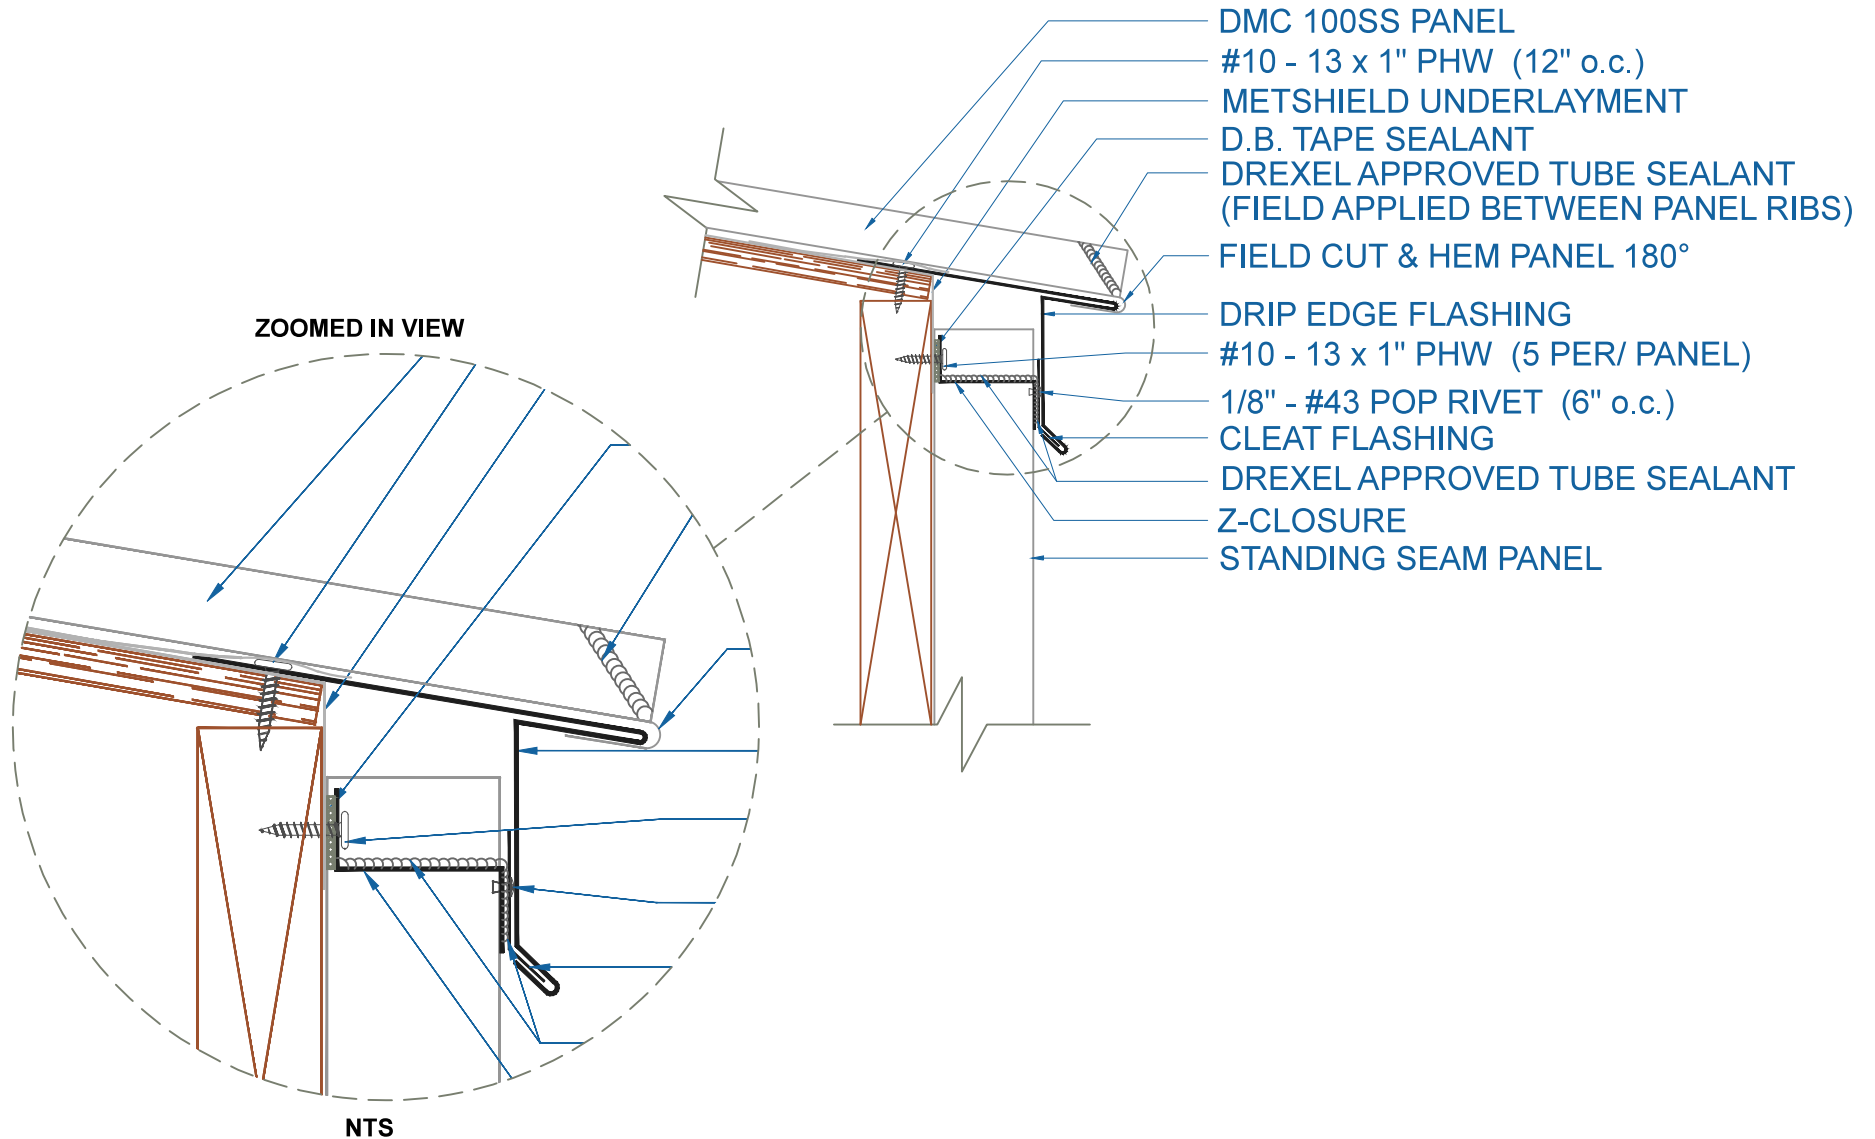

DMC 100SS - PLYWOOD

DRIP EDGE w/STANDING SEAM PANEL

EFFECTIVE DATE: 01-18-13
SUBJECT TO CHANGE WITHOUT NOTICE

SCALE: 3" = 1'-0"