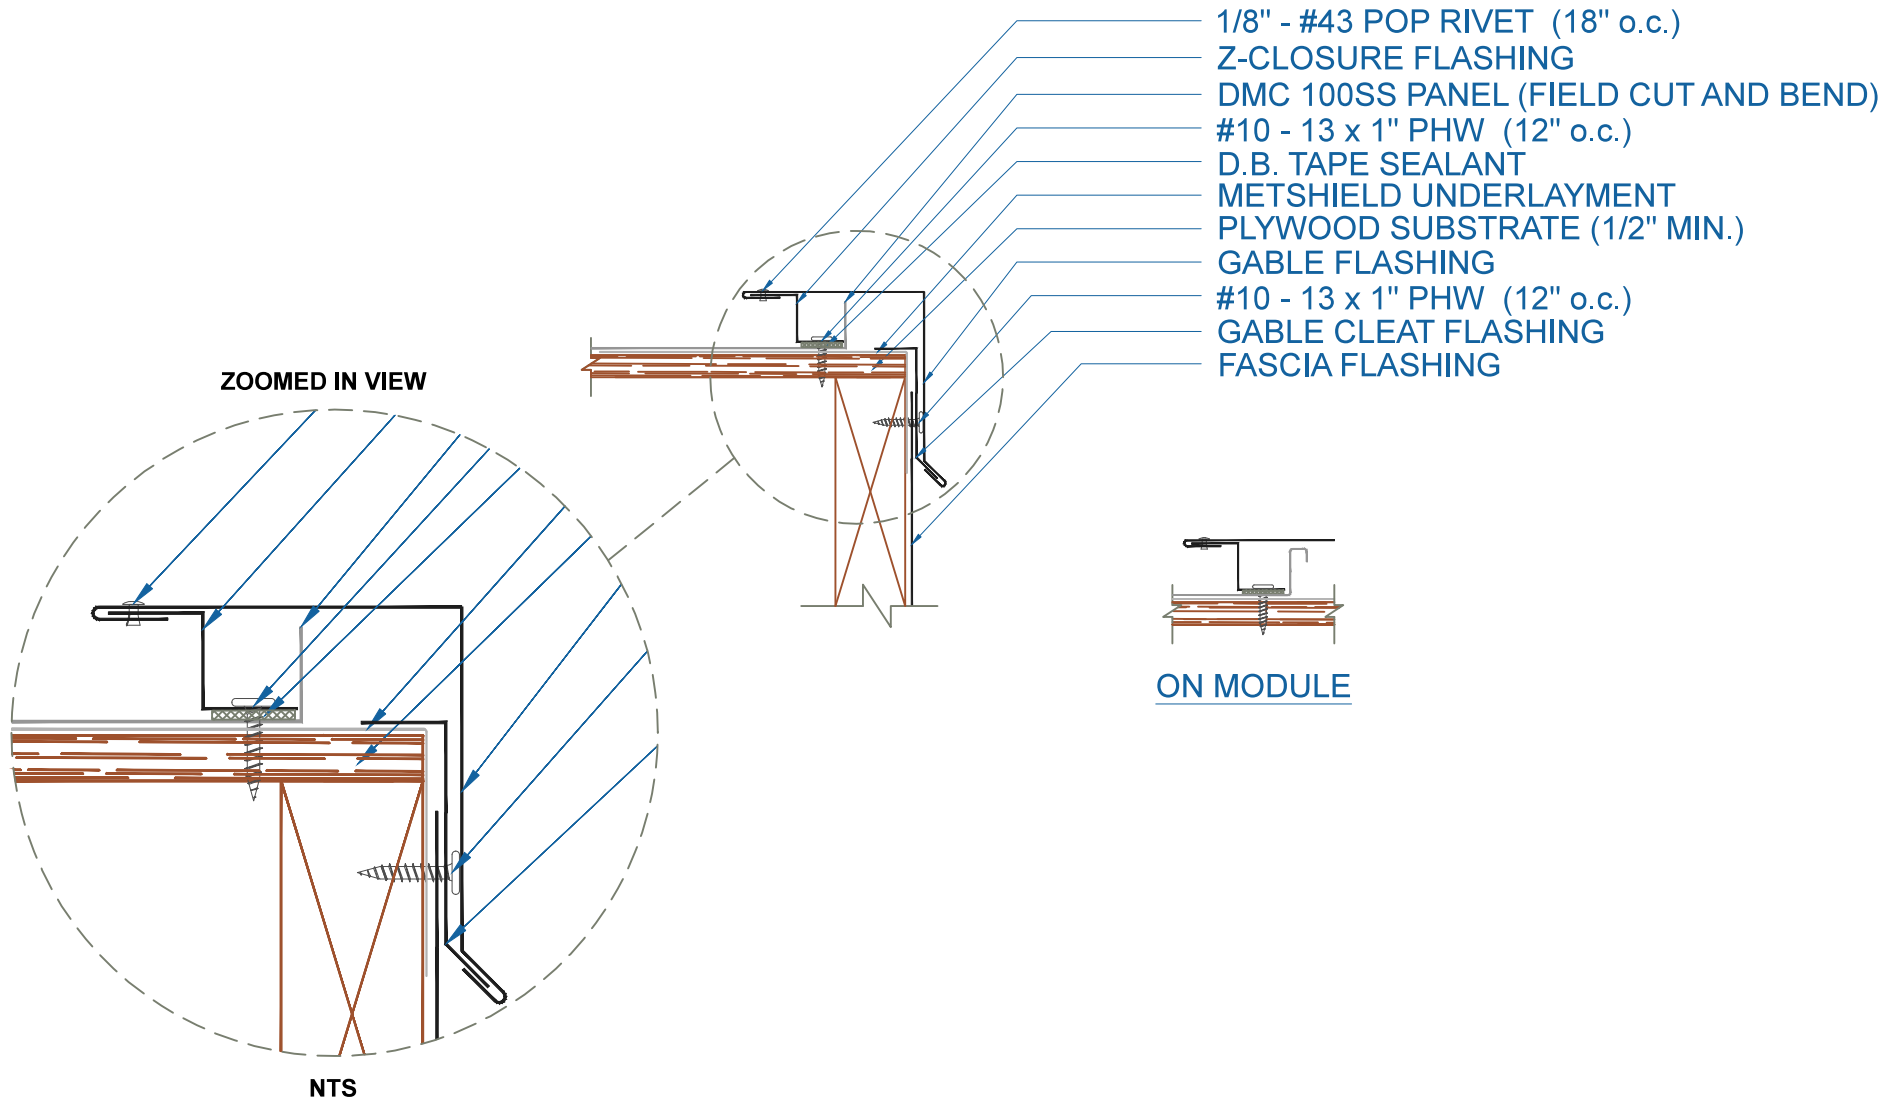

DMC 100SS - PLYWOOD

EFFECTIVE DATE: 01-18-13
 SUBJECT TO CHANGE WITHOUT NOTICE

GABLE
 SCALE: 3" = 1'-0"