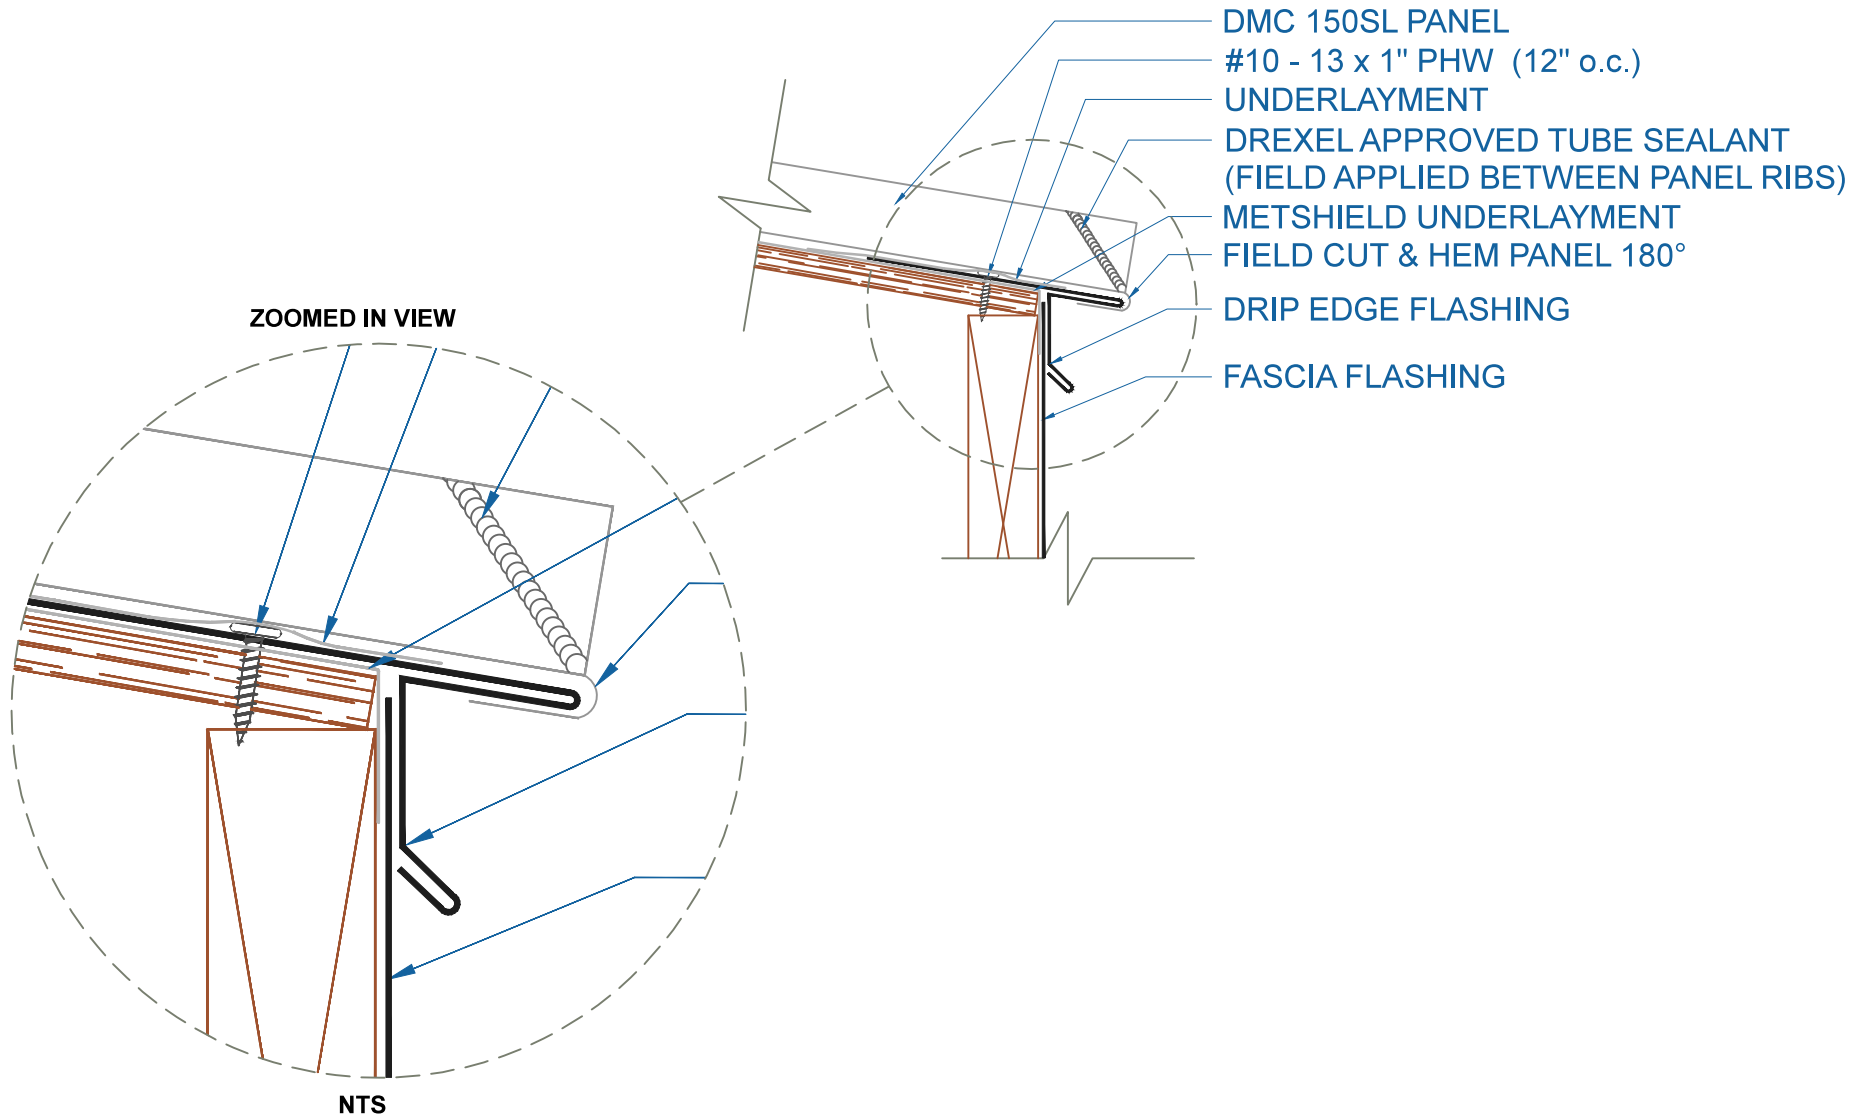

DMC 150SL - PLYWOOD

EFFECTIVE DATE: 01-04-13
SUBJECT TO CHANGE WITHOUT NOTICE

DRIP EDGE

SCALE: 3" = 1'-0"