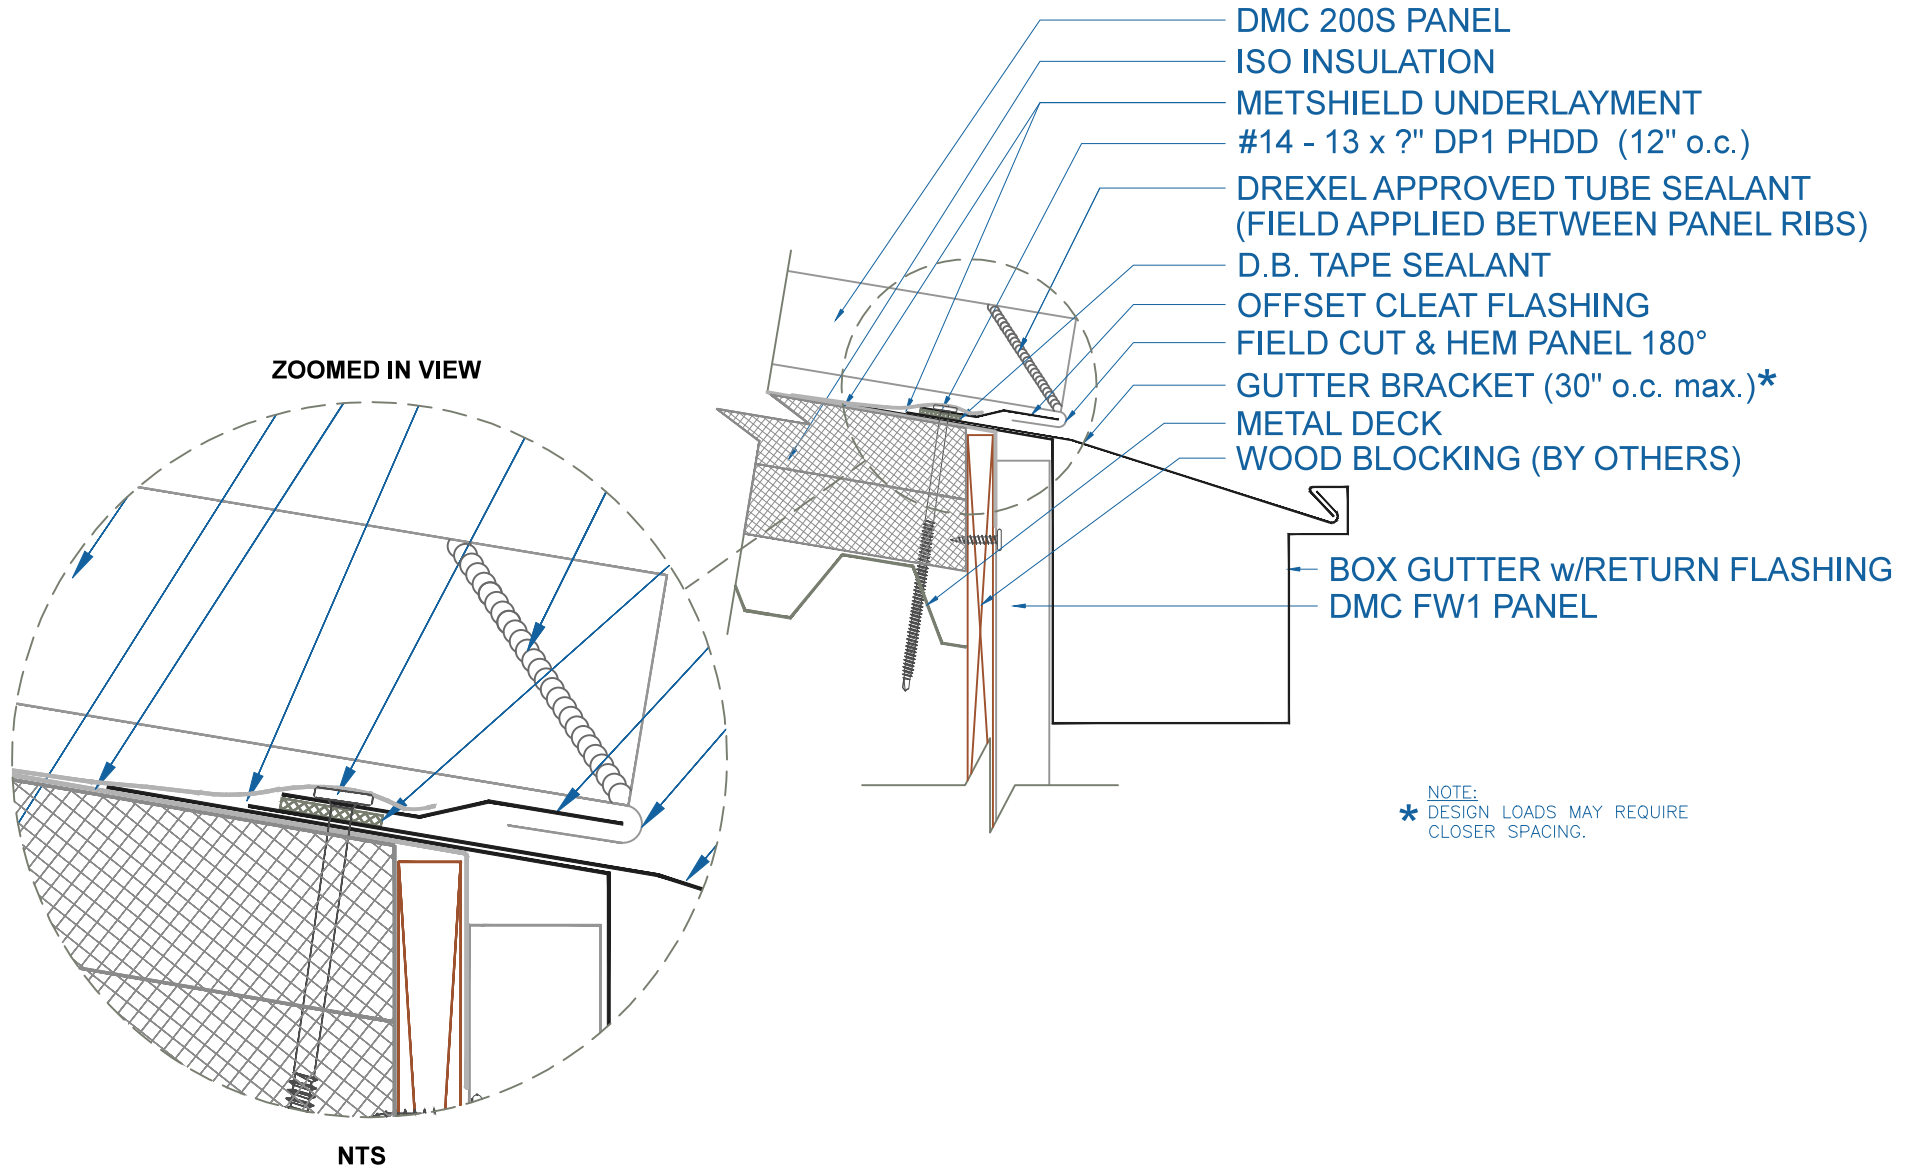

# DMC 200S - ISO w/ METAL DECK

## BOX GUTTER - w/RETURN w/FLUSH PANEL

EFFECTIVE DATE: 03-08-2013  
SUBJECT TO CHANGE WITHOUT NOTICE

SCALE: 3" = 1'-0"