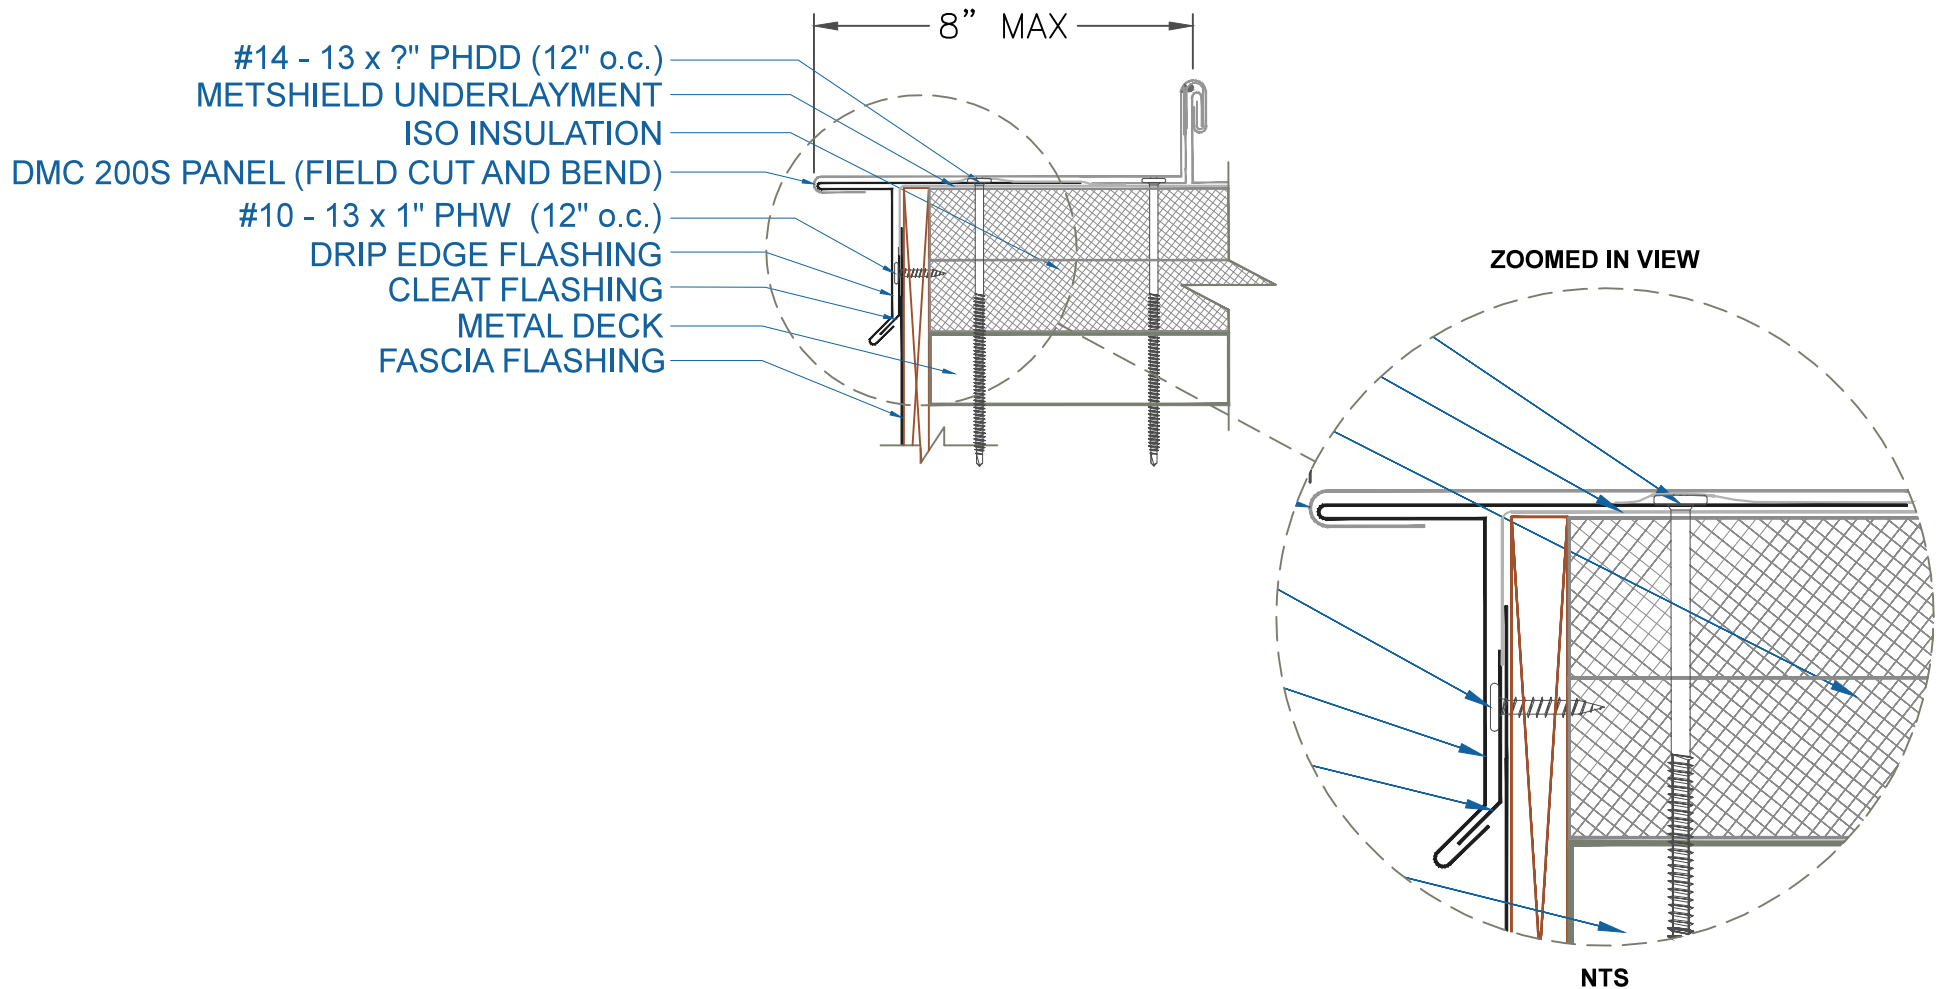

DMC 200S - ISO w/ METAL DECK

GABLE ALTERNATE / CURVED

SCALE: 3" = 1'-0"