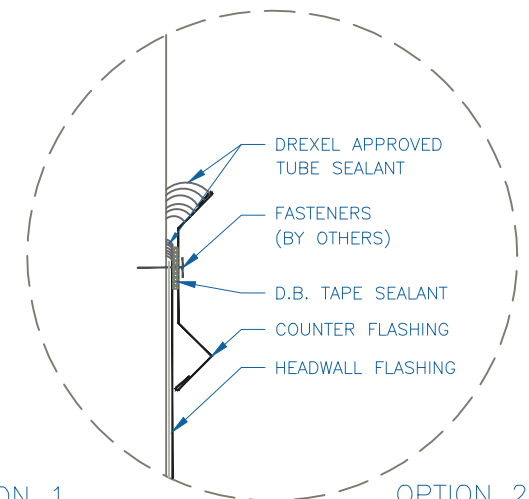

DMC 200S - ISO w/ METAL DECK

OPTION 1

OPTION 2

EFFECTIVE DATE: 12-11-12
 SUBJECT TO CHANGE WITHOUT NOTICE

HEADWALL

SCALE: 3" = 1'-0"