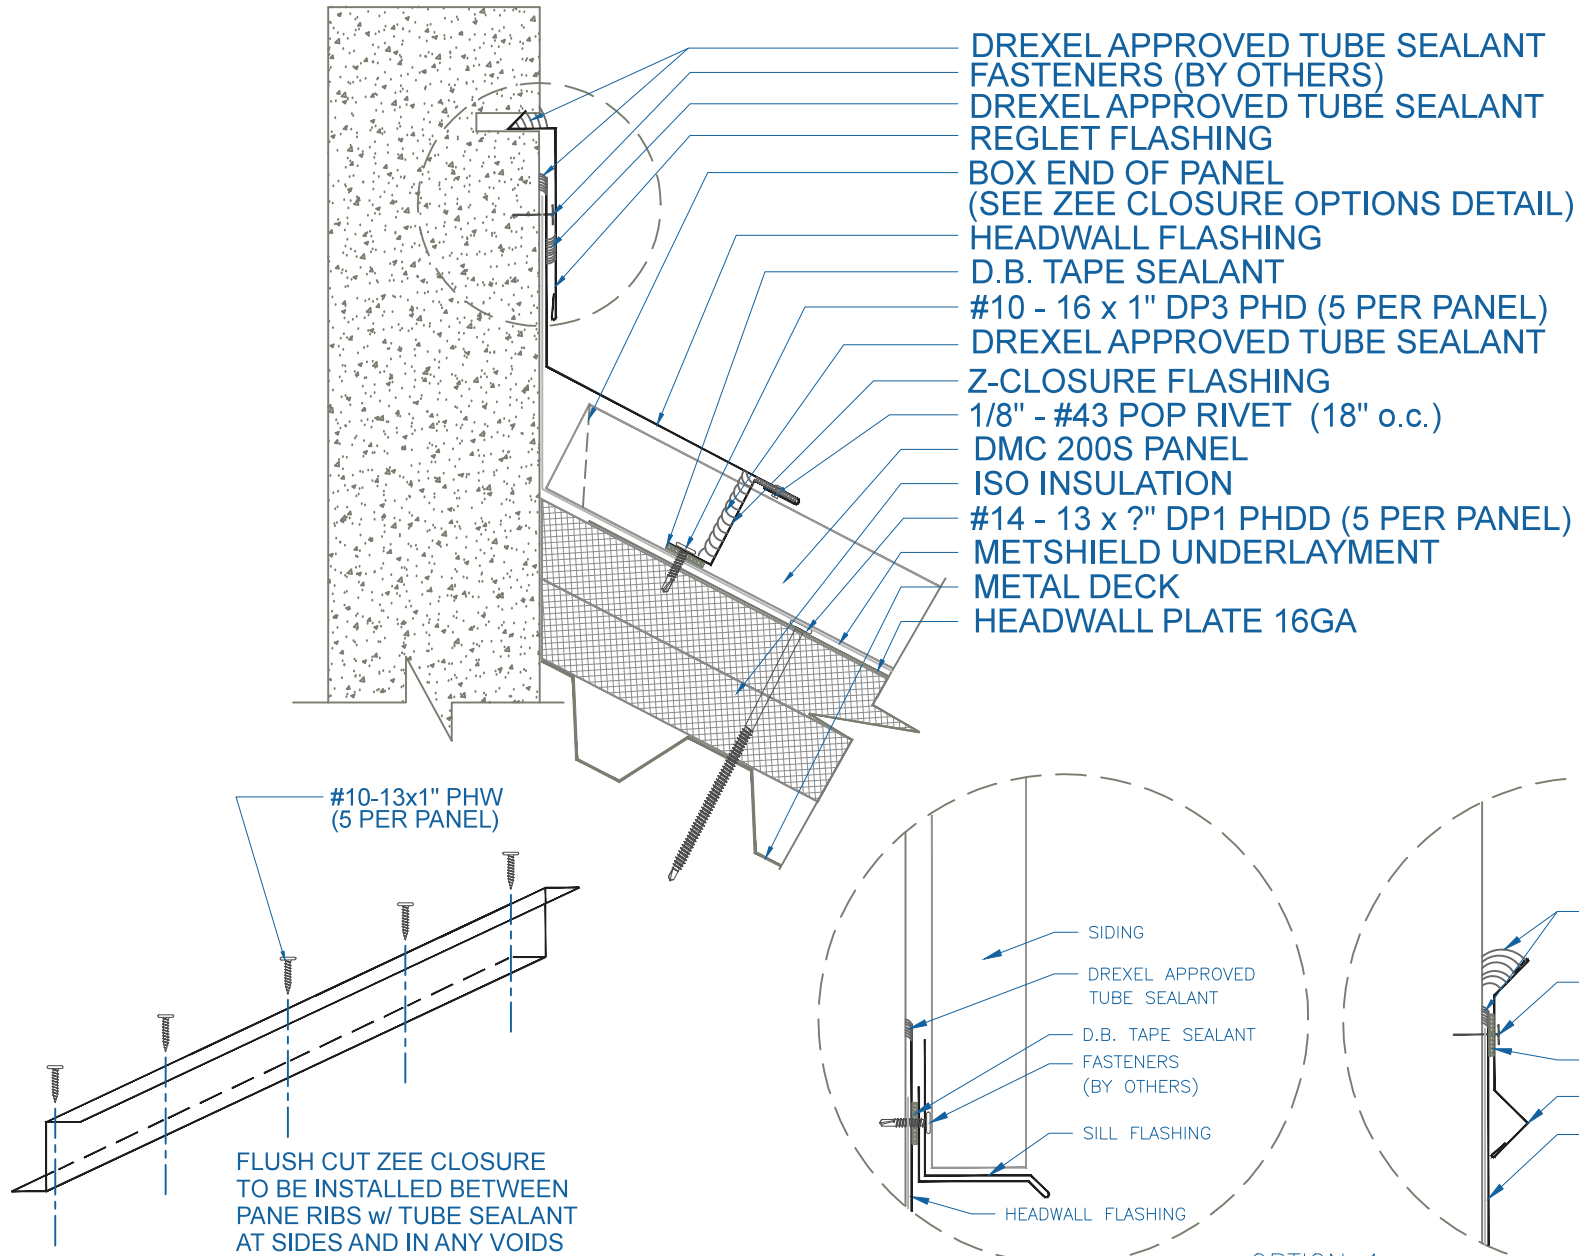

DMC 200S - ISO w/ METAL DECK

OPTION 1

OPTION 2

EFFECTIVE DATE: 12-11-12
 SUBJECT TO CHANGE WITHOUT NOTICE

HEADWALL

SCALE: 3" = 1'-0"