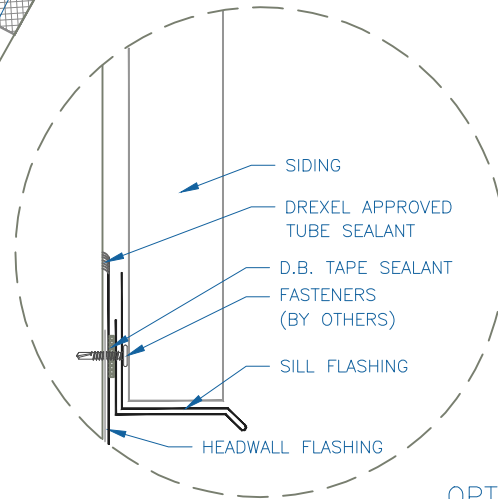

DMC 200S - ISO w/ METAL DECK

OPTION 1

OPTION 2

EFFECTIVE DATE: 12-11-12
 SUBJECT TO CHANGE WITHOUT NOTICE

HEADWALL

SCALE: 3" = 1'-0"