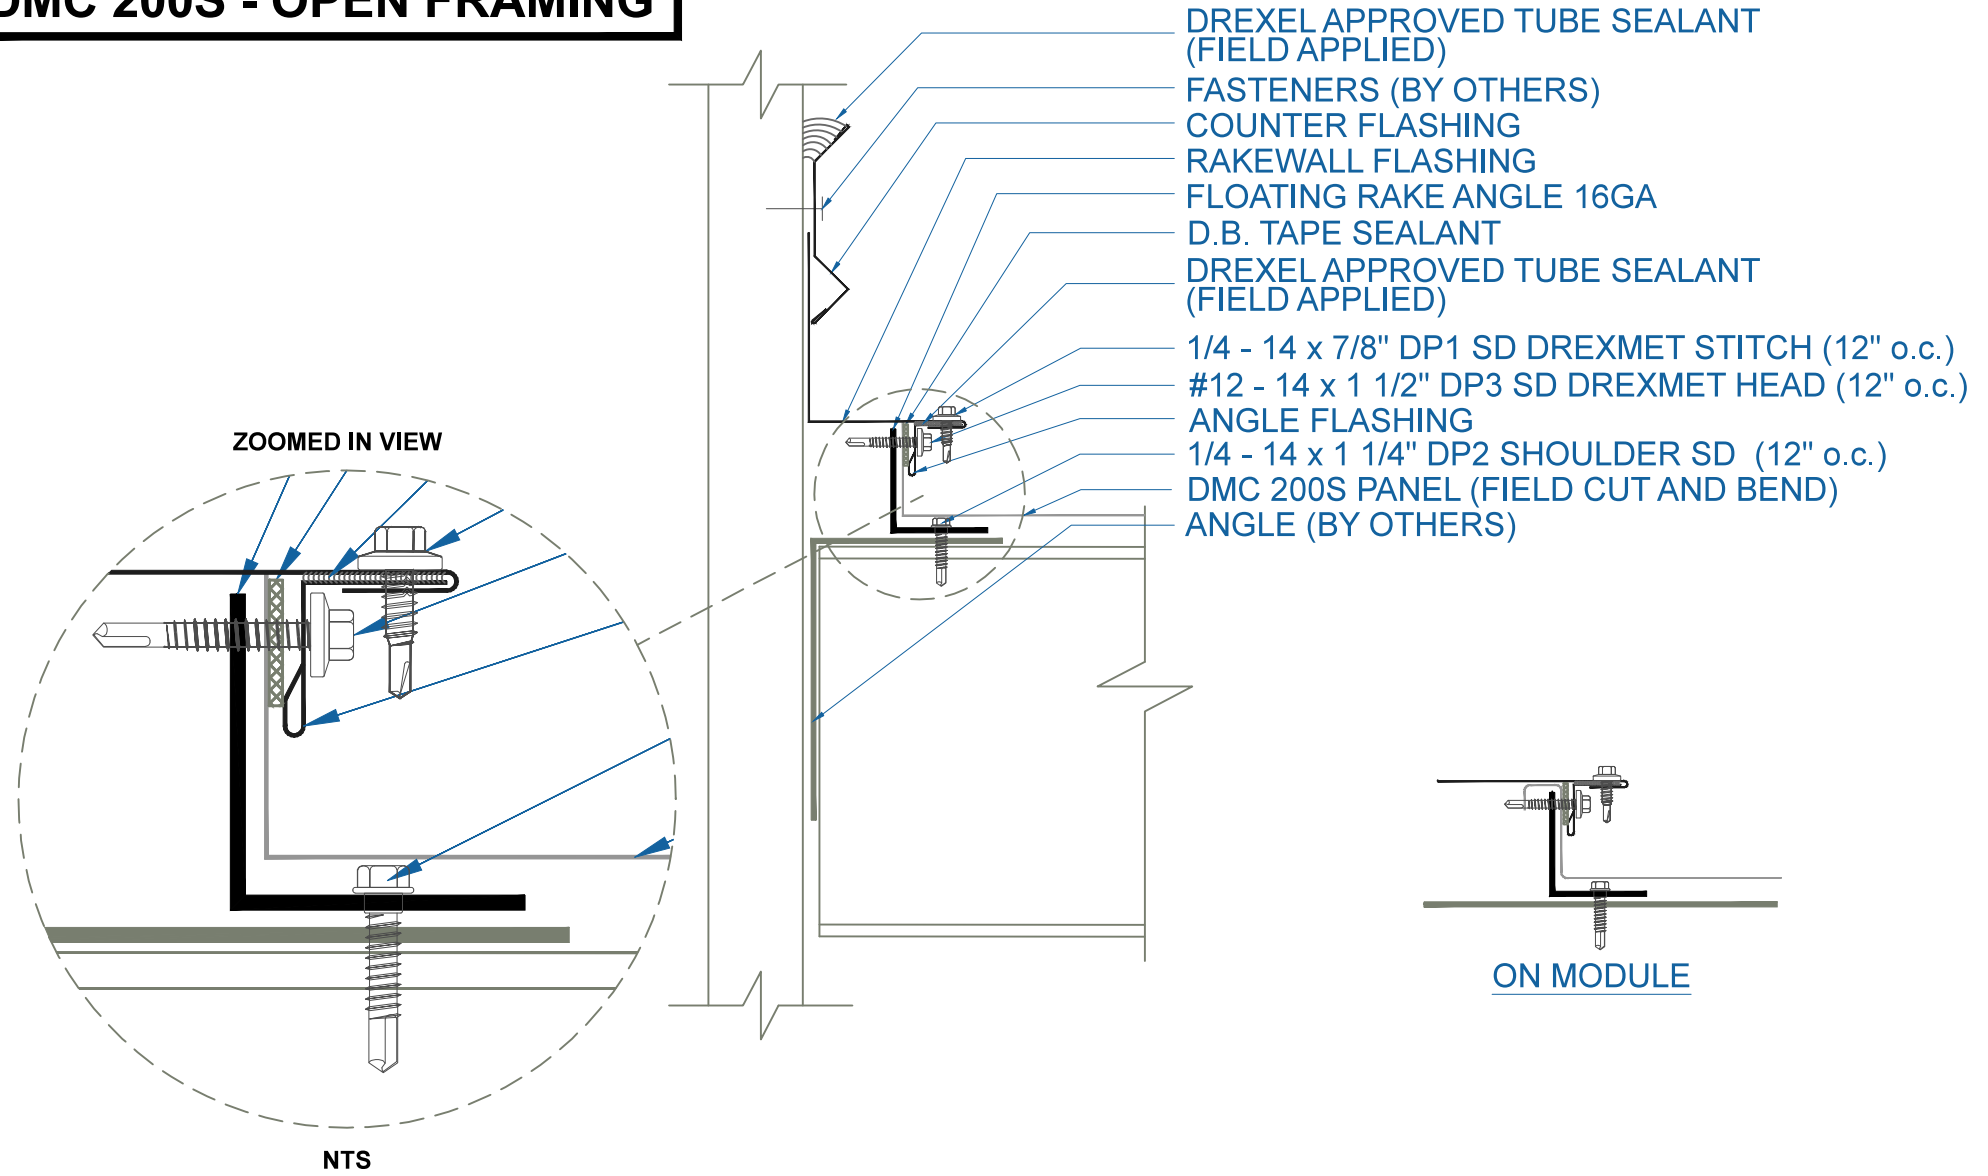

DMC 200S - OPEN FRAMING

EFFECTIVE DATE: 01-18-13
 SUBJECT TO CHANGE WITHOUT NOTICE

RAKEWALL
 SCALE: 3" = 1'-0"

DrexelMetals
 Roofing Systems + Custom Fabrication