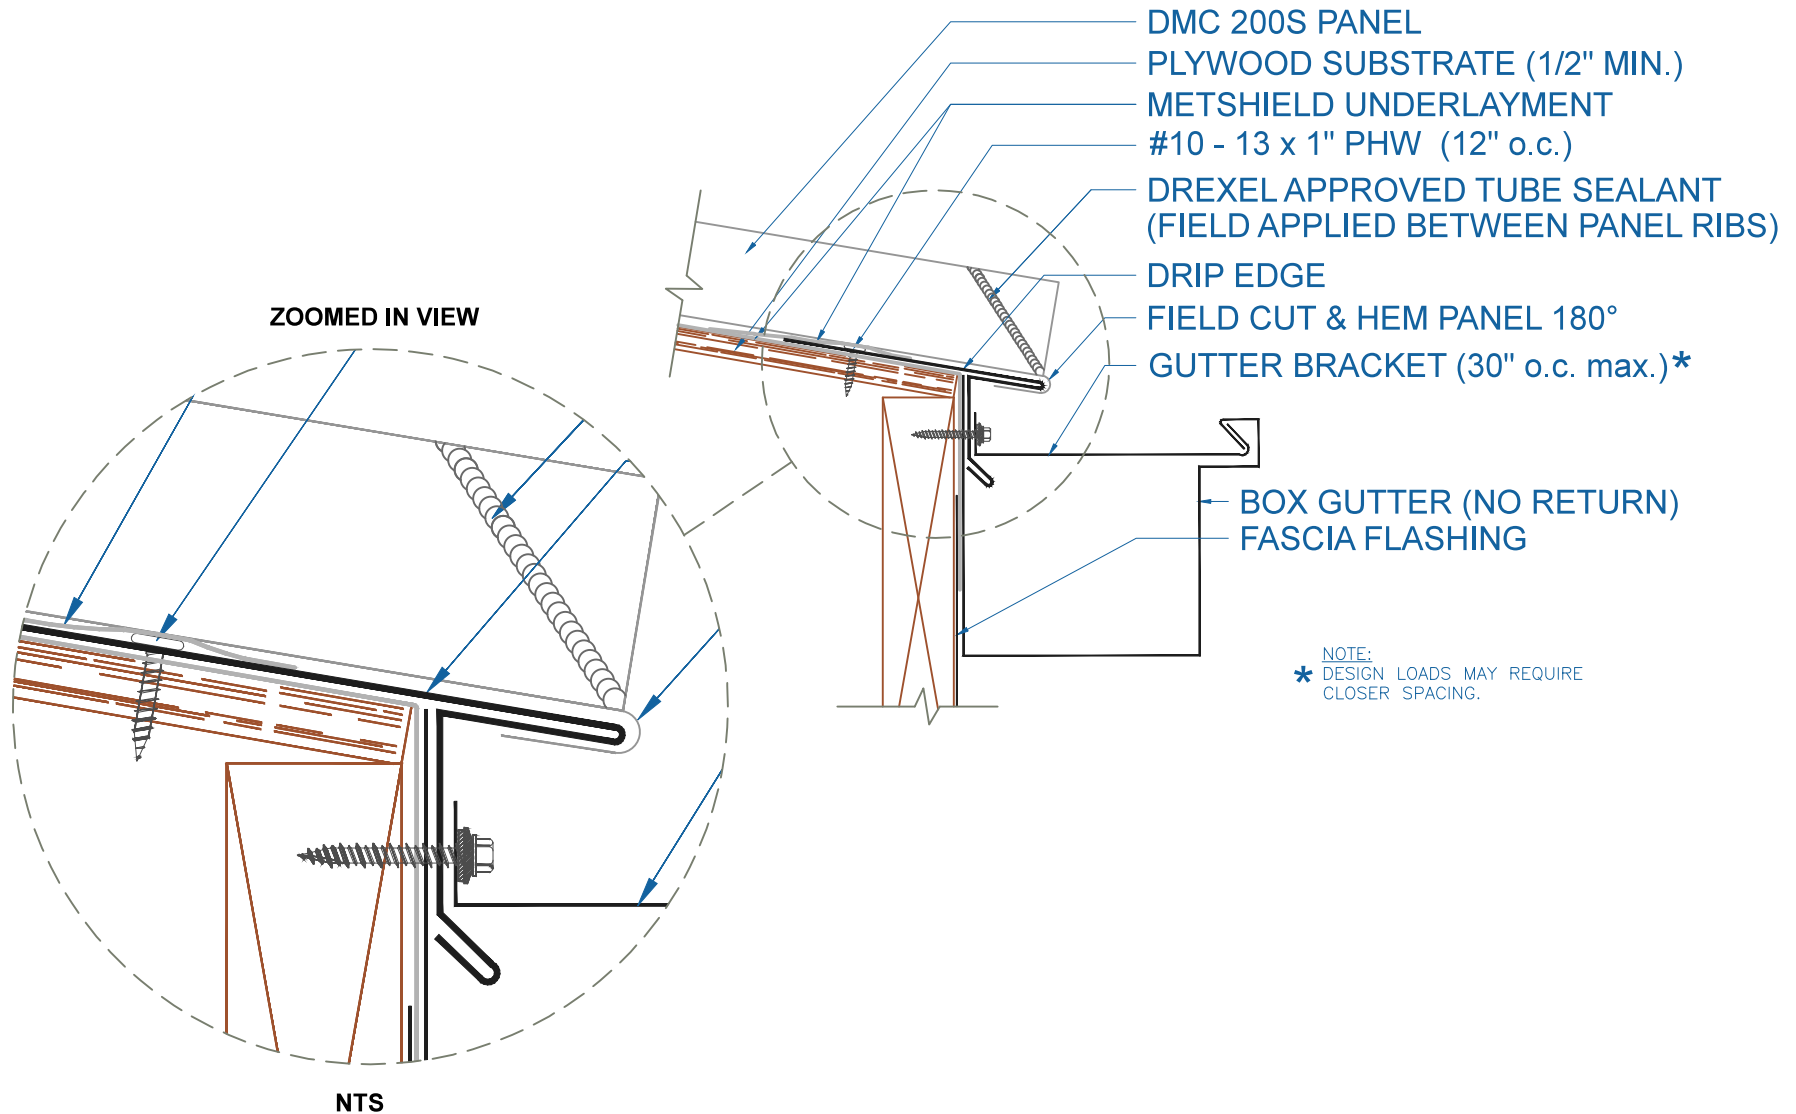

DMC 200S - PLYWOOD

BOX GUTTER w/DRIP EDGE

SCALE: 3" = 1'-0"

EFFECTIVE DATE: 01-04-13
SUBJECT TO CHANGE WITHOUT NOTICE