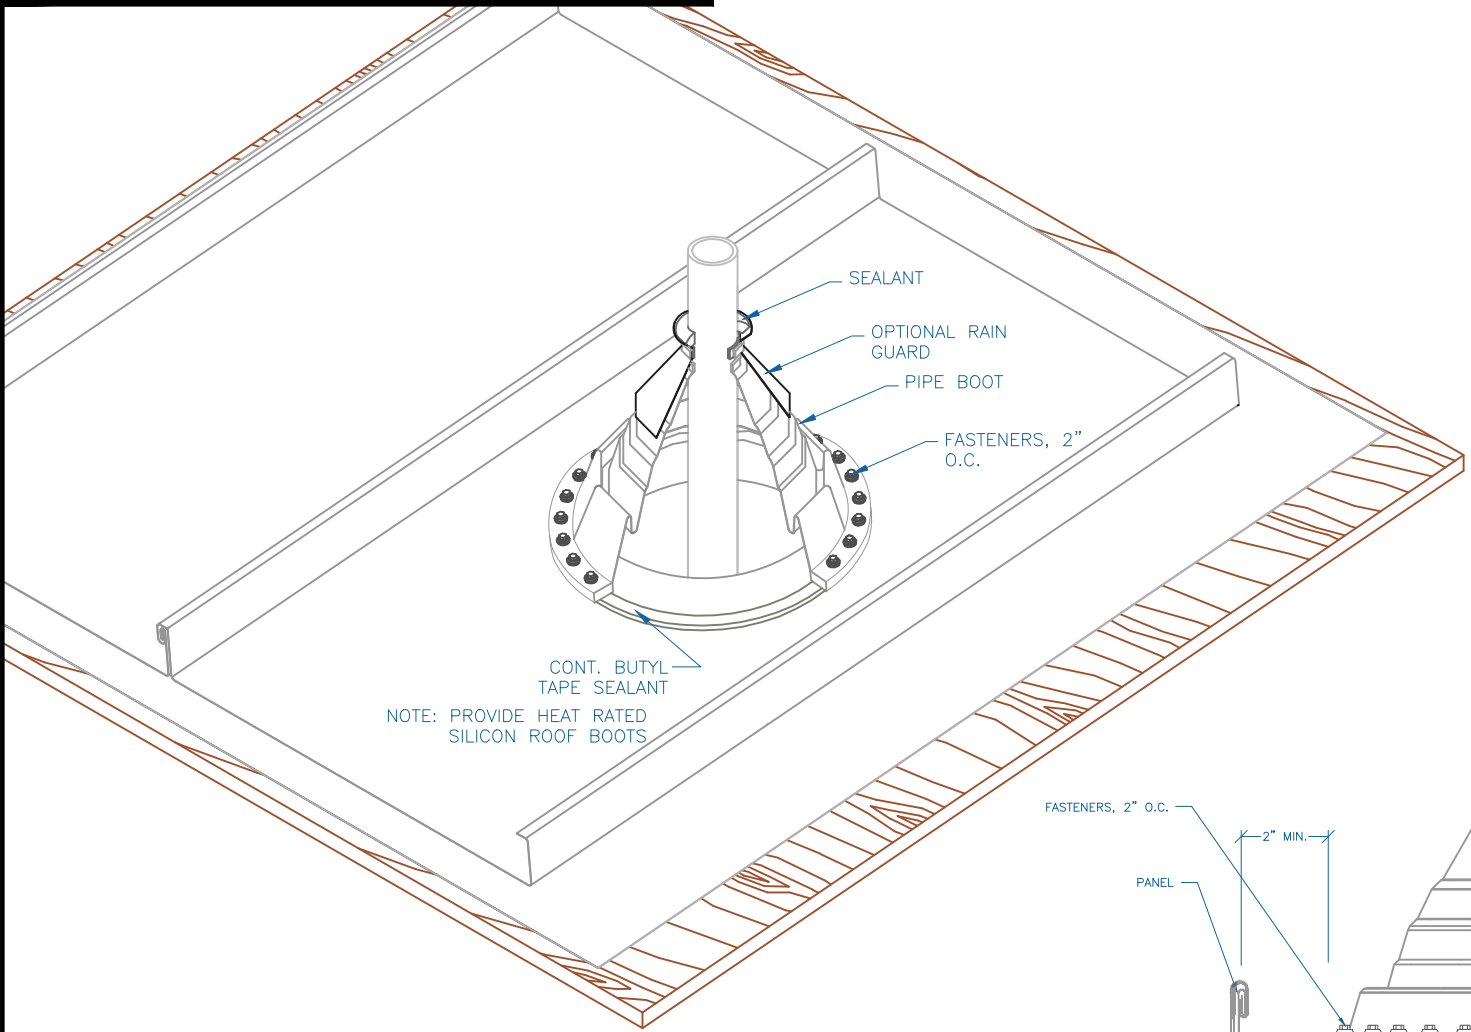

DMC 200S - PLYWOOD

PIPE FLASHING DETAIL

SCALE: NTS