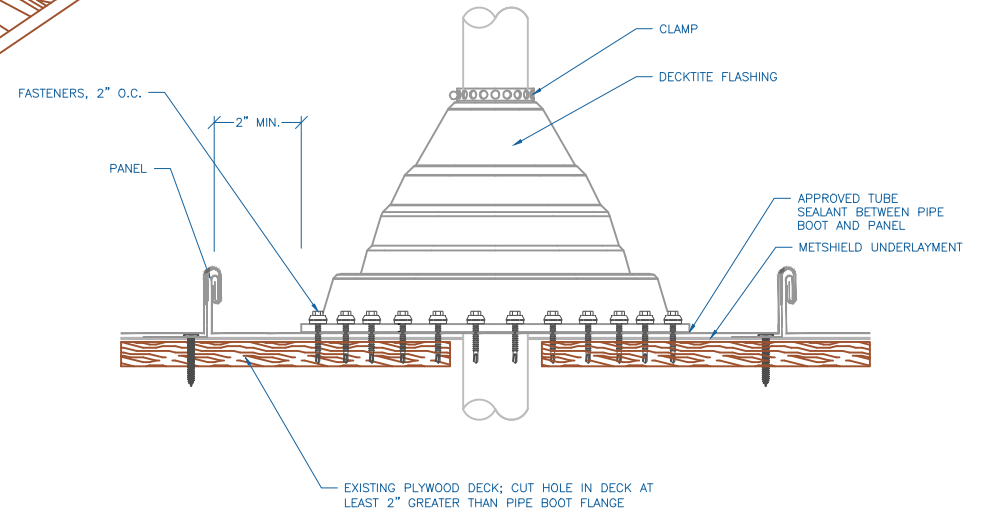

DMC 200S - PLYWOOD

PIPE FLASHING DETAIL

SCALE: NTS