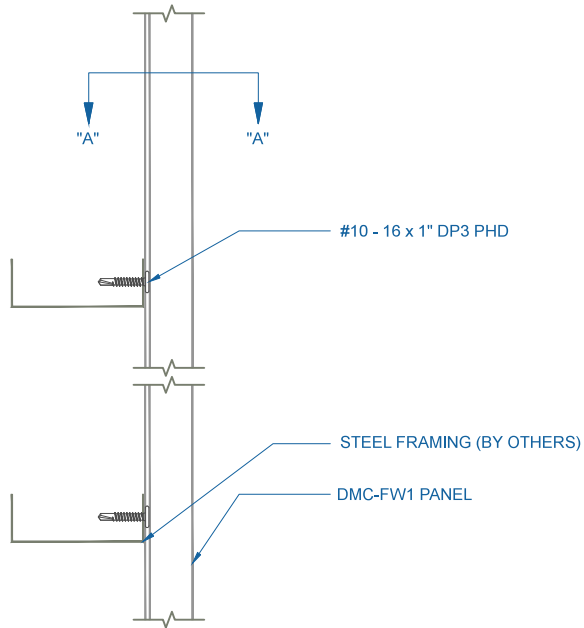

DMC FW1 - OPEN FRAMING

SOFFIT PANEL INSTALLATION

SCALE: 3" = 1'-0"

EFFECTIVE DATE: 05-17-13
SUBJECT TO CHANGE WITHOUT NOTICE