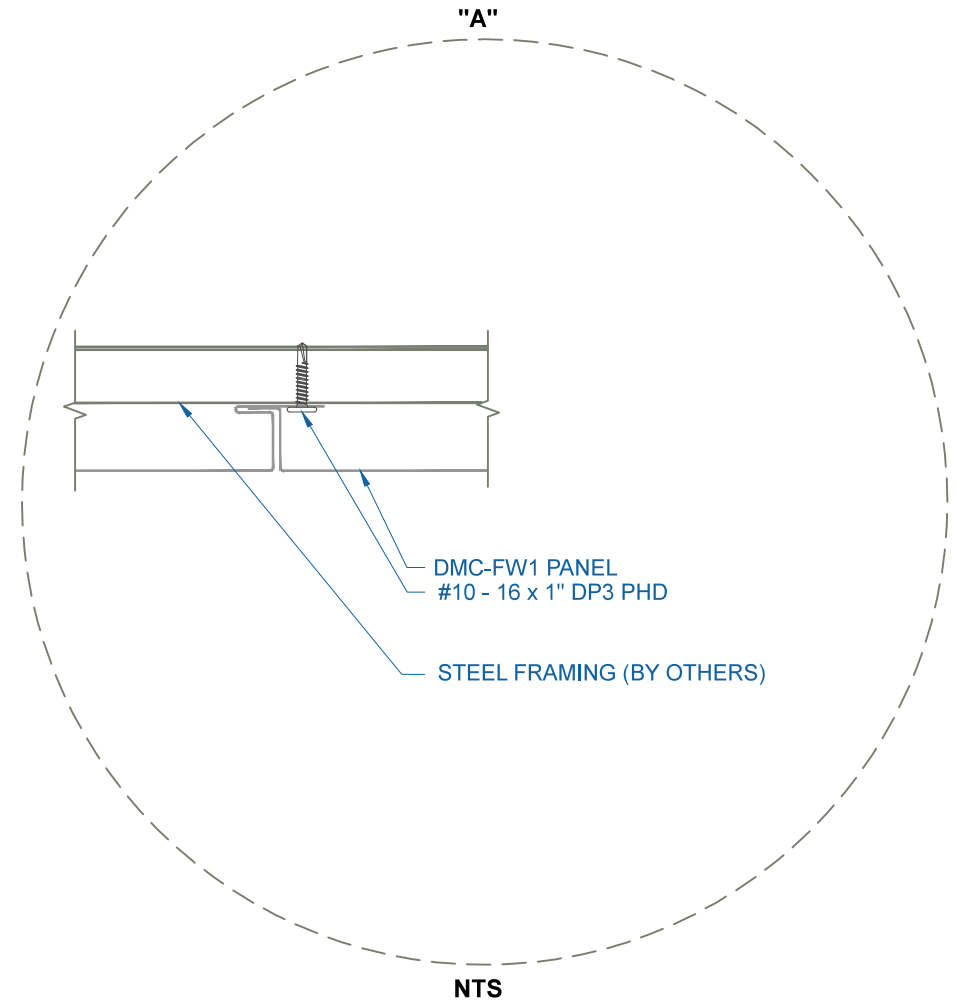

DMC FW1 - OPEN FRAMING

SOFFIT PANEL INSTALLATION

SCALE: 3" = 1'-0"

EFFECTIVE DATE: 05-17-13
SUBJECT TO CHANGE WITHOUT NOTICE