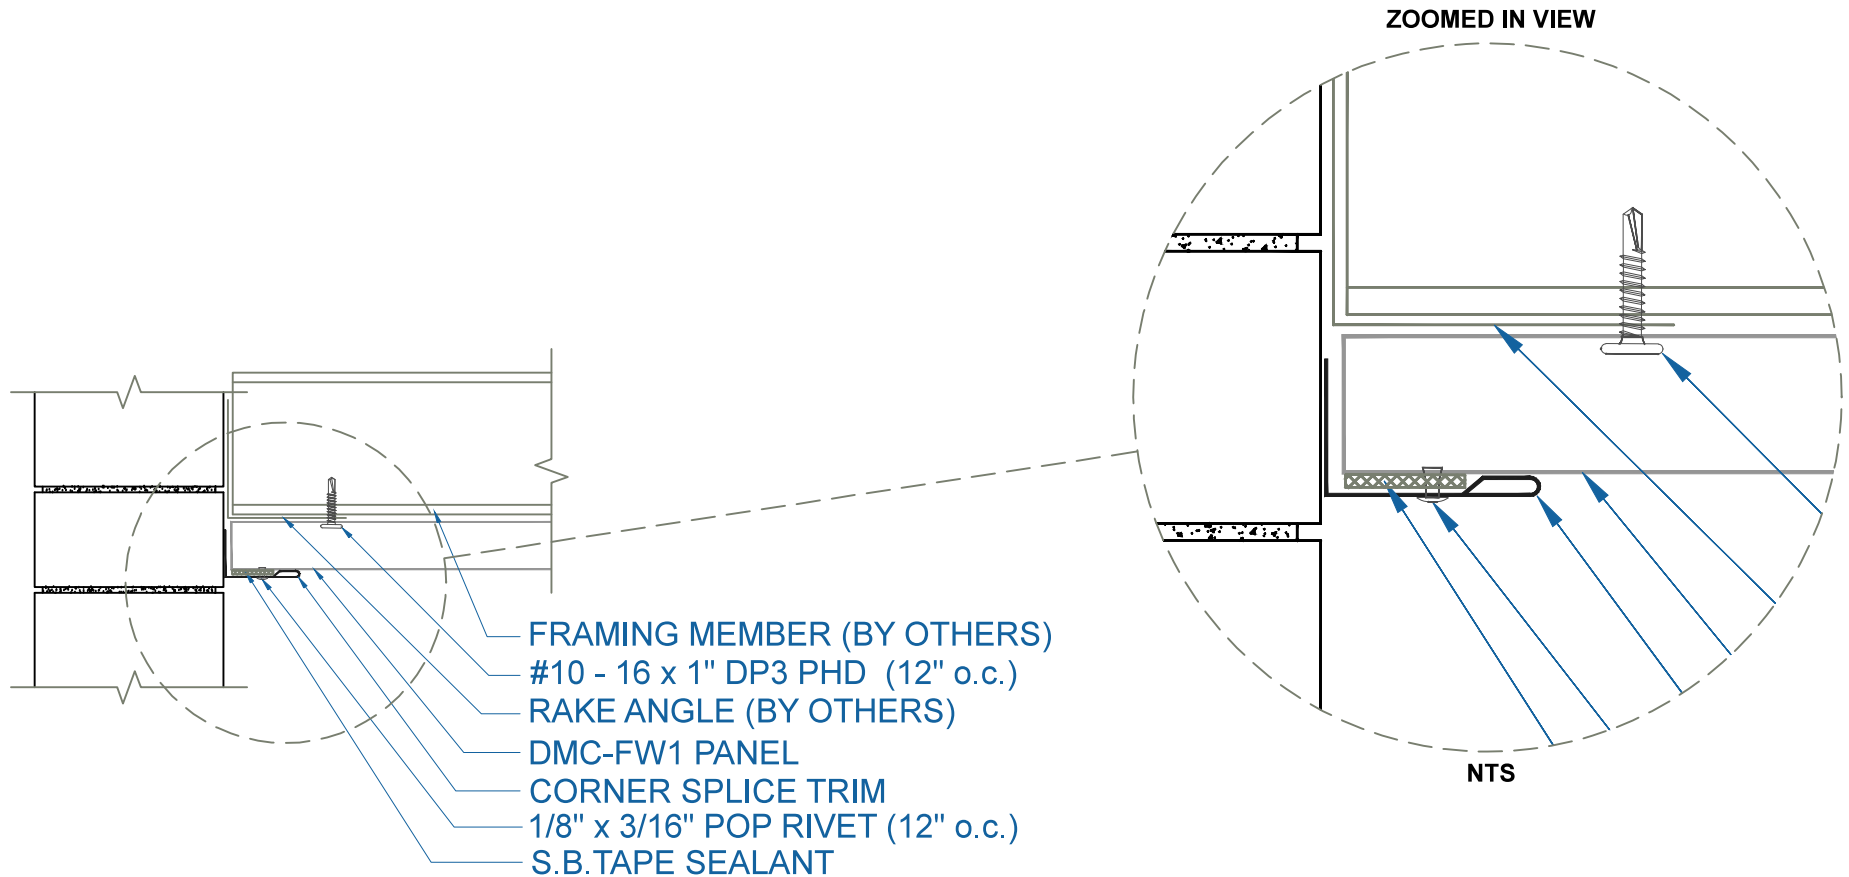

DMC FW1 - OPEN FRAMING

EFFECTIVE DATE: 04-07-13
SUBJECT TO CHANGE WITHOUT NOTICE

SOFFIT TO WALL

SCALE: 3" = 1'-0"