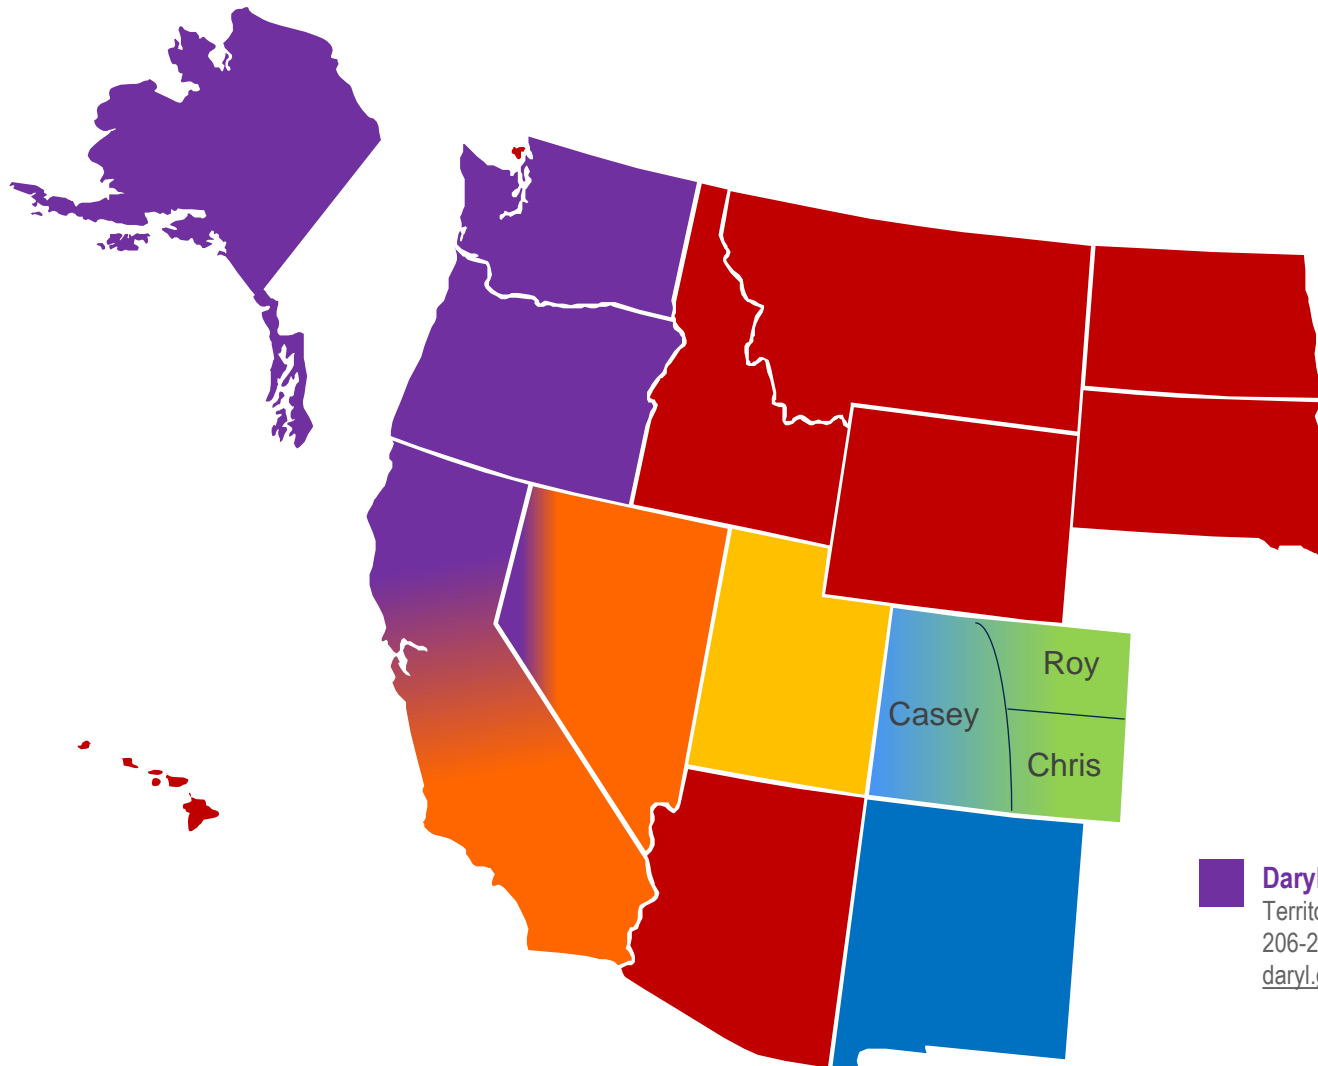

Western Drexel Metals Territory Managers

Ken McLauchlan
Director of Sales
215-356-5304
kmclauchlan@drexmet.com
AK, AZ, CA, HI, ID, MT, ND, NV, OR, SD, WA, WY

Danielle Ward
Independent Rep: Specified Sales Inc
949-315-1378
danielle@specifiedsales.com
South CA

Ryan Parker
Independent Rep: Architectural Systems
801-699-6284
rparker@archsyst.com
UT

Chris Watson
Territory Sales Representatives
720-439-1049
Chris.Watson@CarlisleCCM.com
Southern CO (S of I70)

Roy Strout
Roy.Strout@carlisleccm.com
303-358-5561
Northern CO (N of I70)

Brandon Dawson
Independent Representative; CSL
West
720-639-4464
CO

Daryl Gardner
Territory Sales Representatives
206-247-2280
daryl.gardner@drexmet.com

Justin Birrell
Independent Representative
Rio Grande Roofing Reps
505-489-5313
justin@rgreps.com
NM

Casey Brackett
casey.brackett@carlisleccm.com
303-358-4321
Colorado West

Roy
Casey
Chris