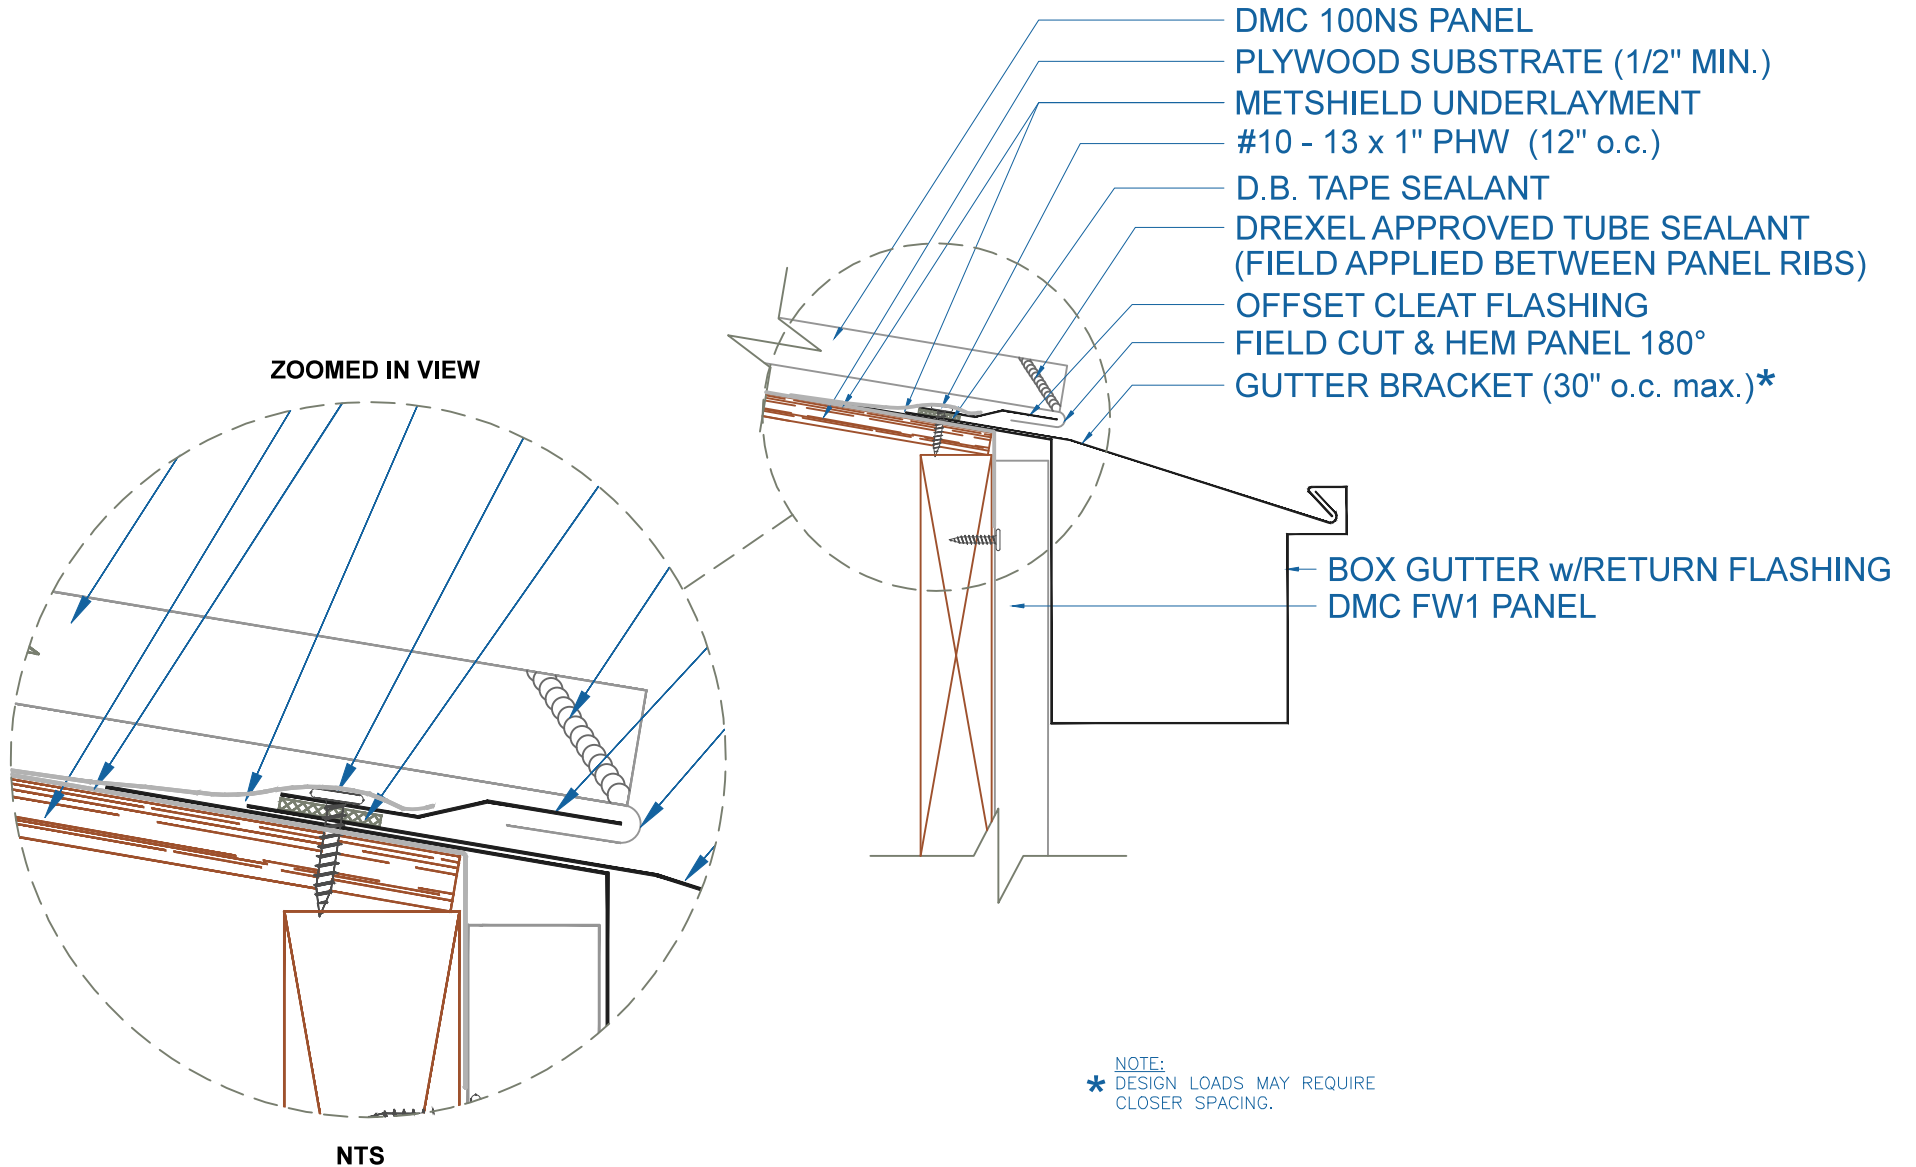

DMC 100NS - PLYWOOD

BOX GUTTER - w/RETURN w/FLUSH PANEL

EFFECTIVE DATE: 02-15-2013
SUBJECT TO CHANGE WITHOUT NOTICE

SCALE: 3" = 1'-0"

DrexelMetals
Roofing Systems + Custom Fabrication