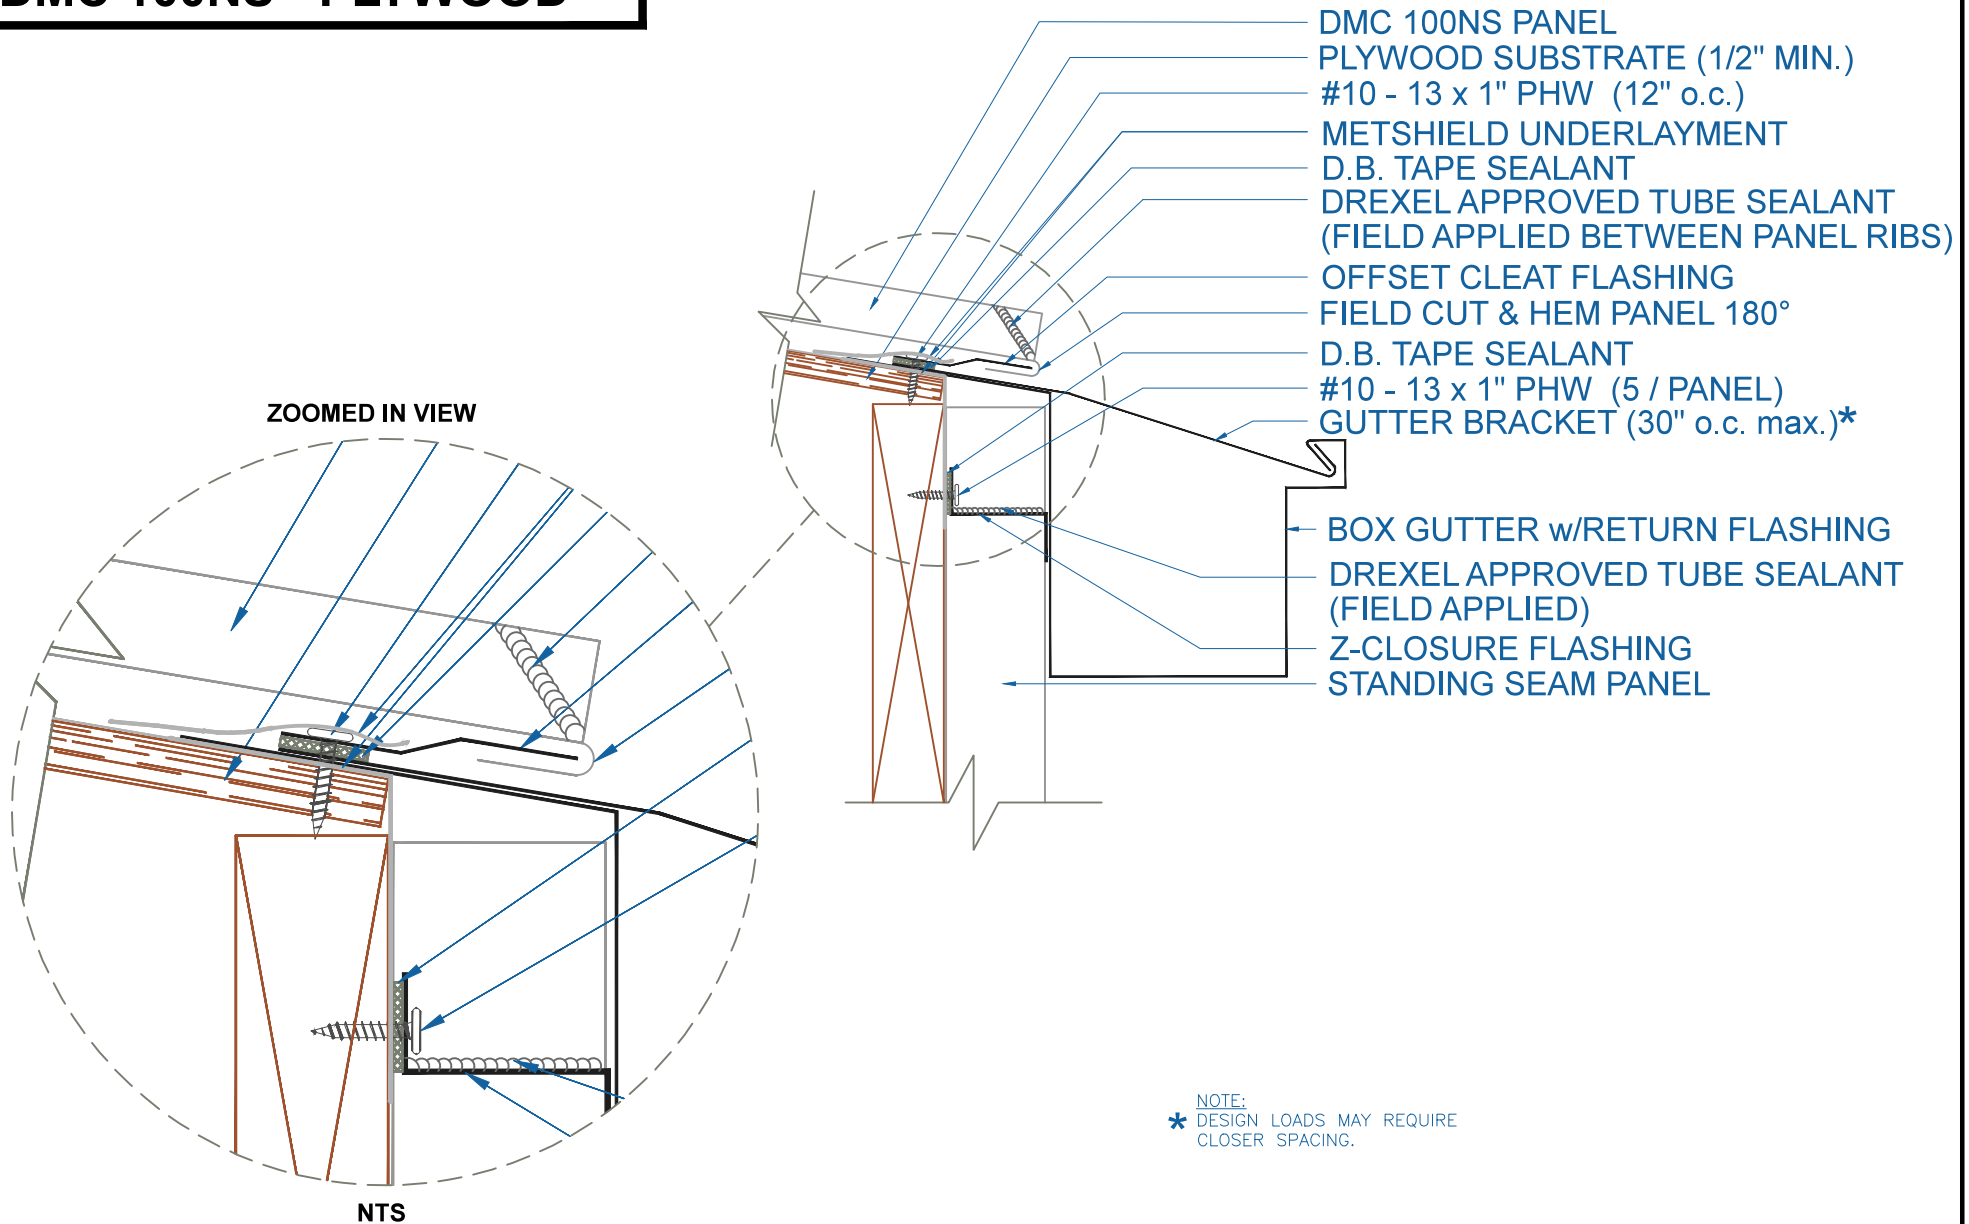

# DMC 100NS - PLYWOOD

## BOX GUTTER w/RETURN w/STANDING SEAM PANEL

SCALE: 3" = 1'-0"

EFFECTIVE DATE: 02-15-2013  
SUBJECT TO CHANGE WITHOUT NOTICE

**DrexelMetals**  
Roofing Systems + Custom Fabrication