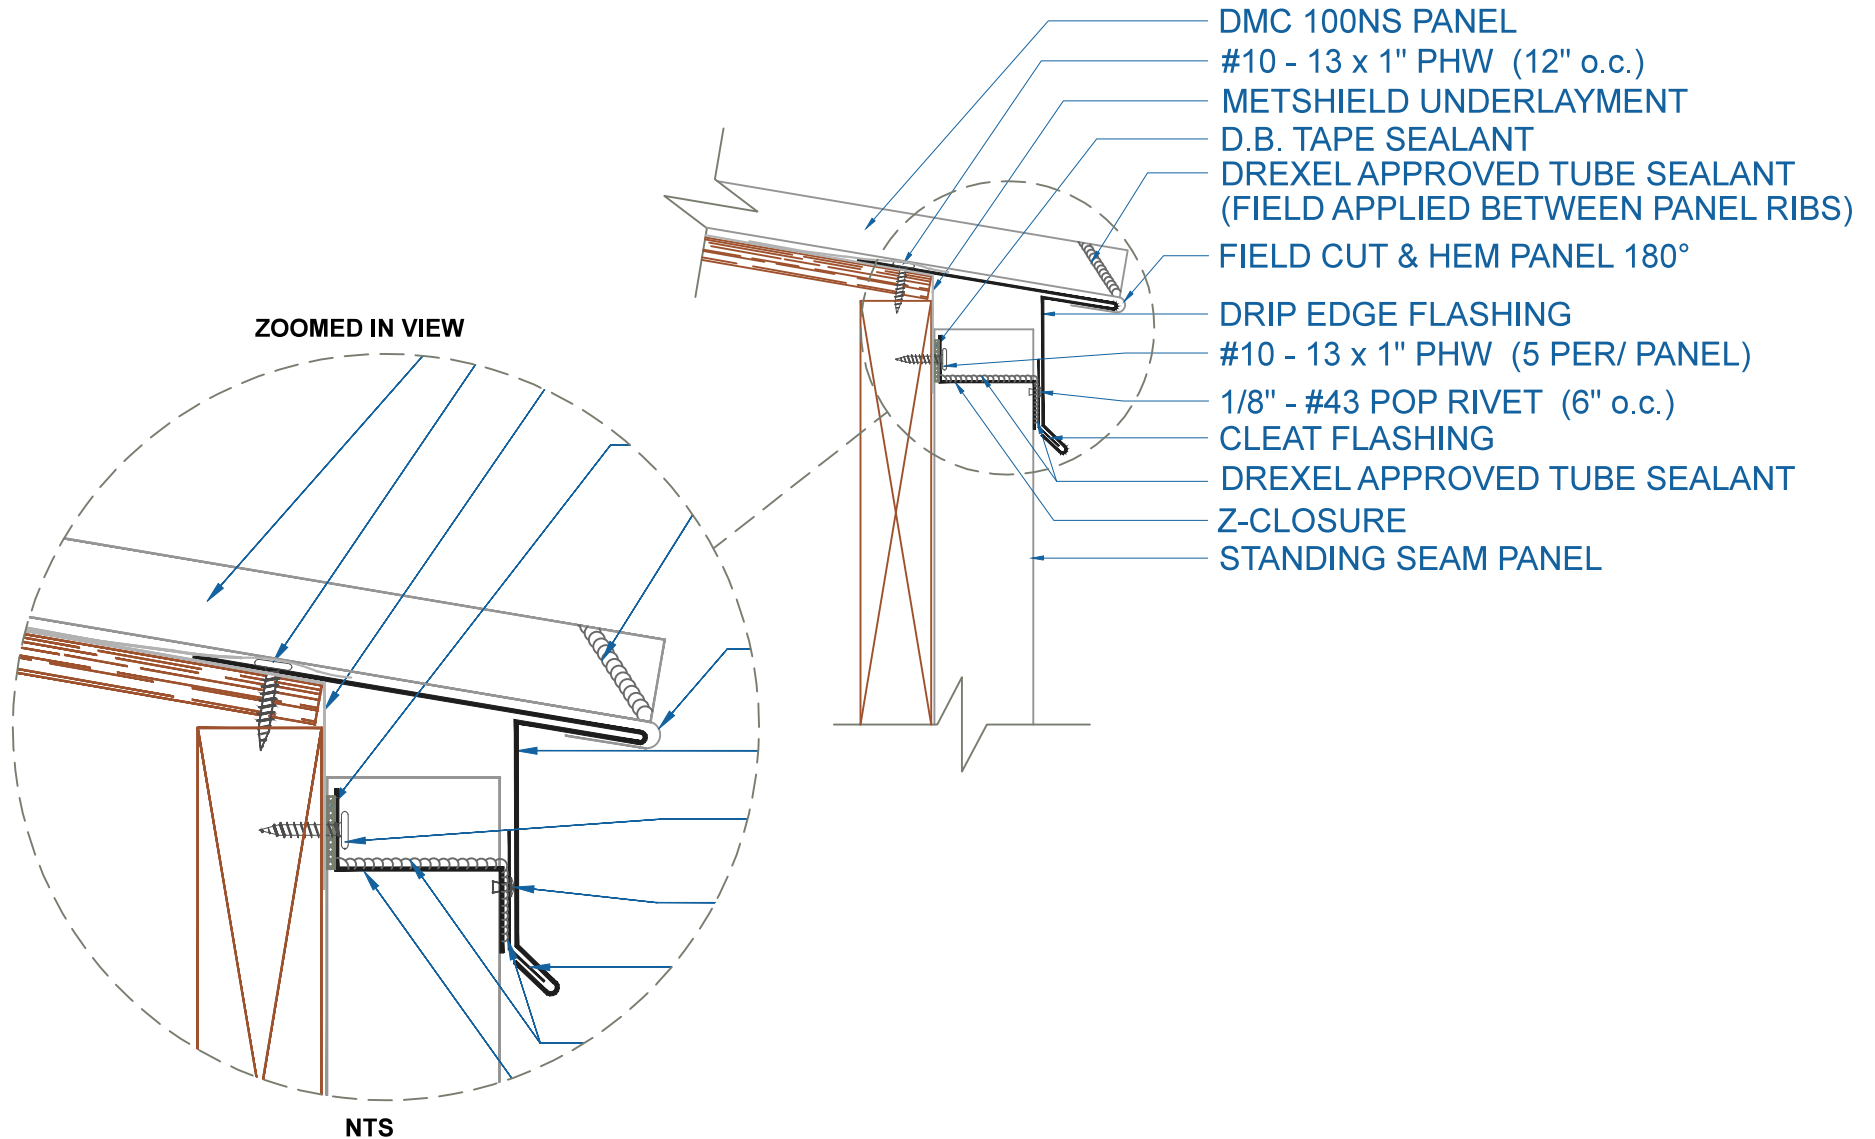

DMC 100NS - PLYWOOD

DRIP EDGE w/STANDING SEAM PANEL

SCALE: 3" = 1'-0"

EFFECTIVE DATE: 02-15-2013
SUBJECT TO CHANGE WITHOUT NOTICE

DrexelMetals
Roofing Systems + Custom Fabrication