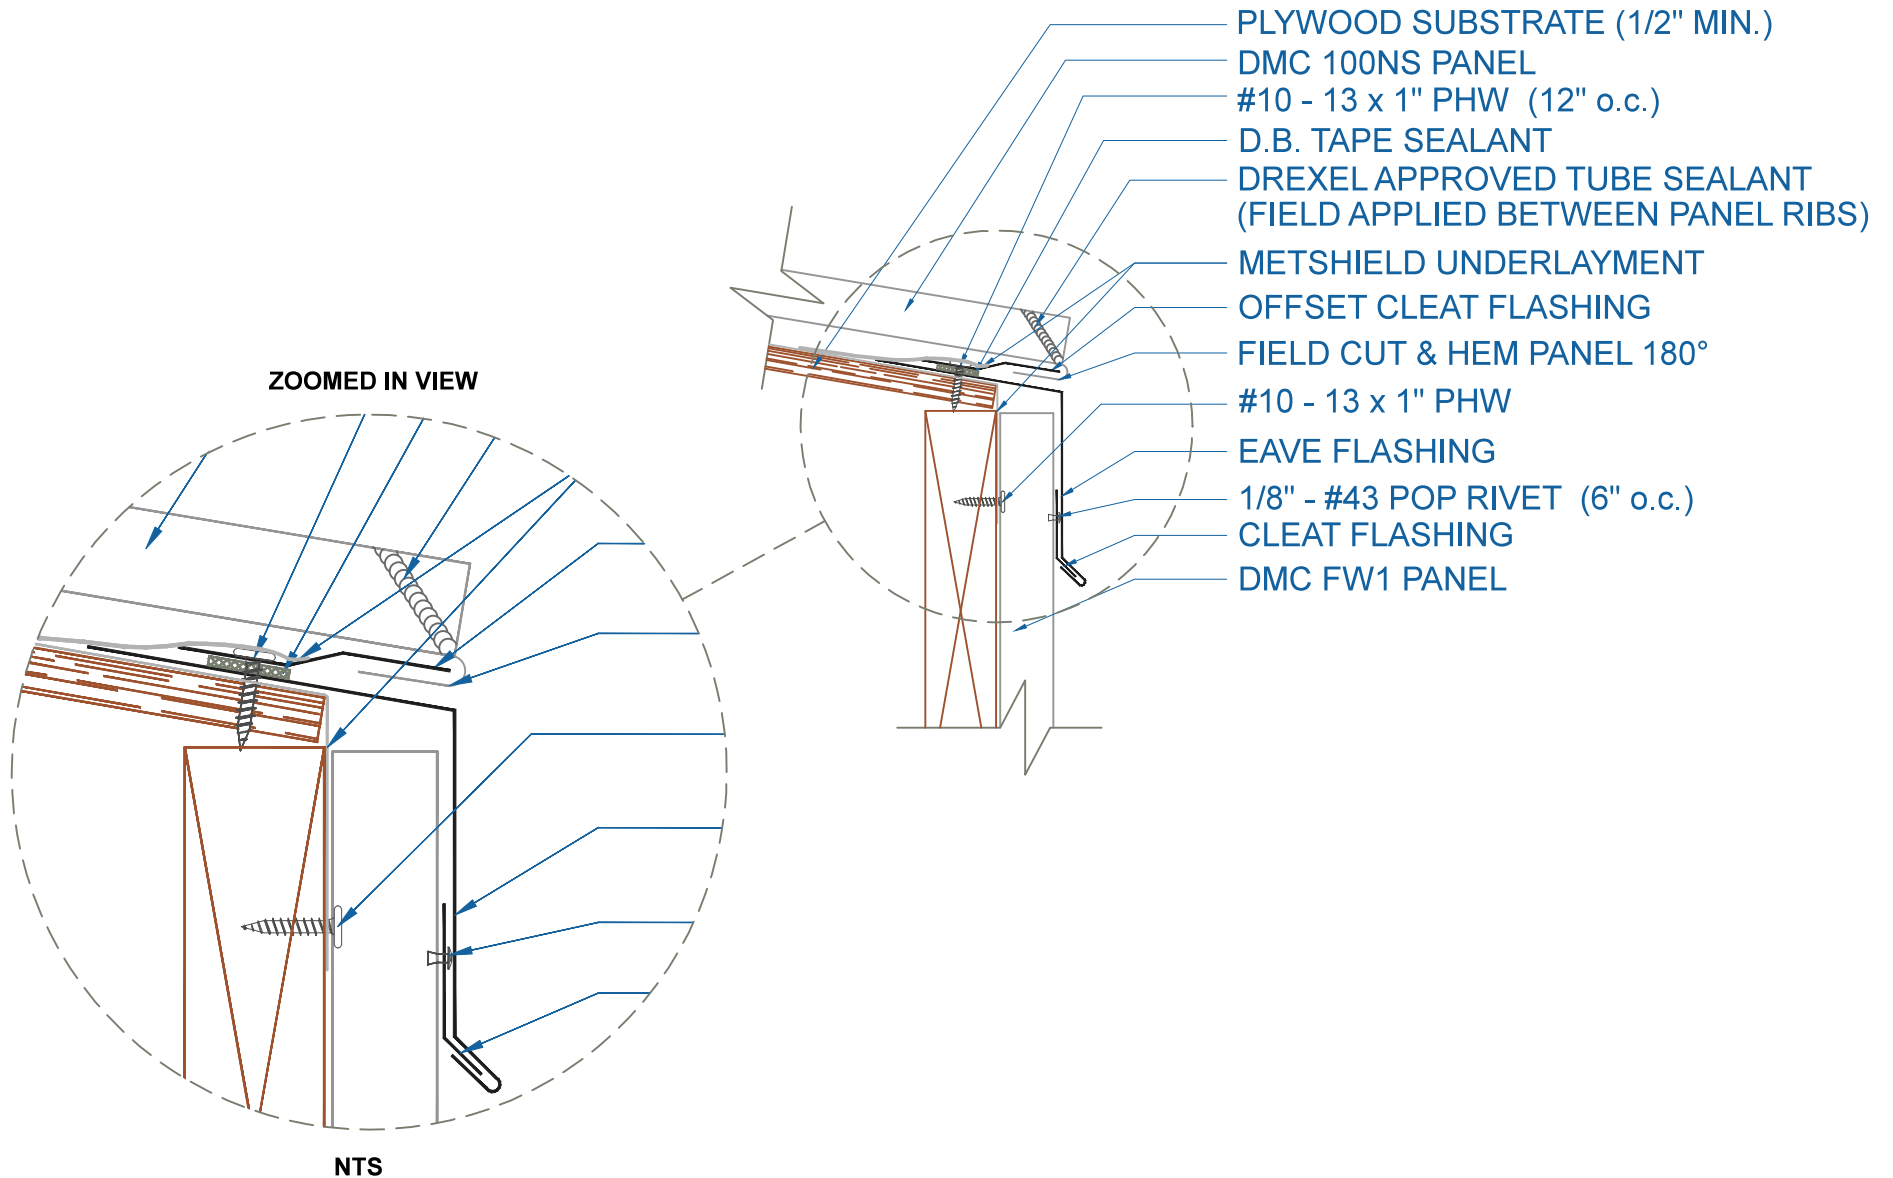

DMC 100NS - PLYWOOD

EAVE w/FLUSH PANEL

SCALE: 3" = 1'-0"