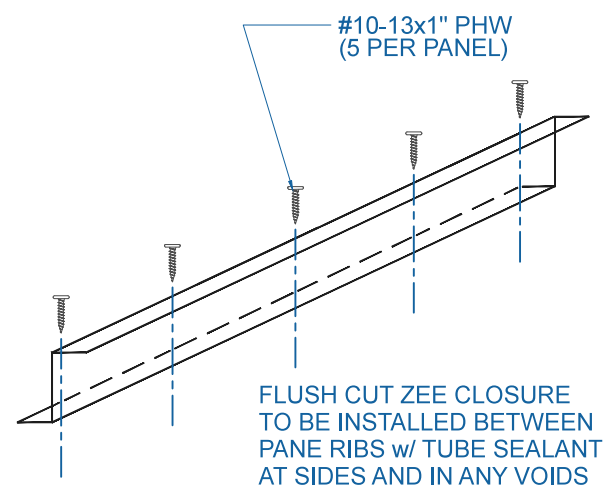

DMC 100NS - PLYWOOD

EFFECTIVE DATE: 02-15-2013
SUBJECT TO CHANGE WITHOUT NOTICE

RIDGE / HIP

SCALE: 3" = 1'-0"