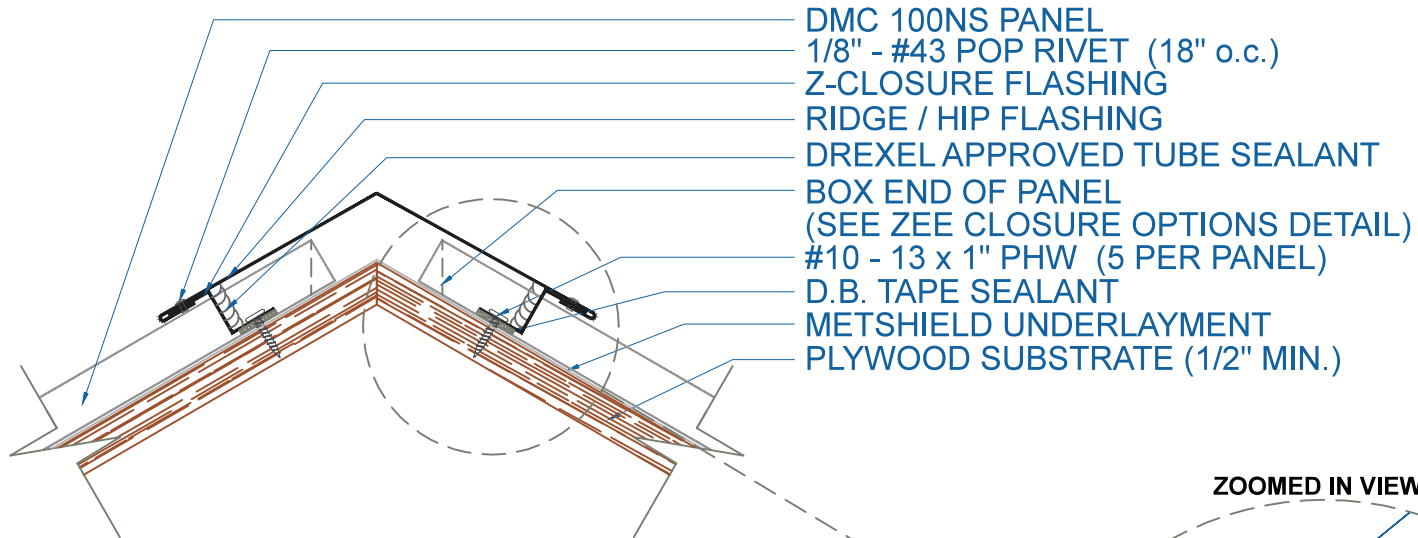

DMC 100NS - PLYWOOD

EFFECTIVE DATE: 02-15-2013
SUBJECT TO CHANGE WITHOUT NOTICE

RIDGE / HIP

SCALE: 3" = 1'-0"