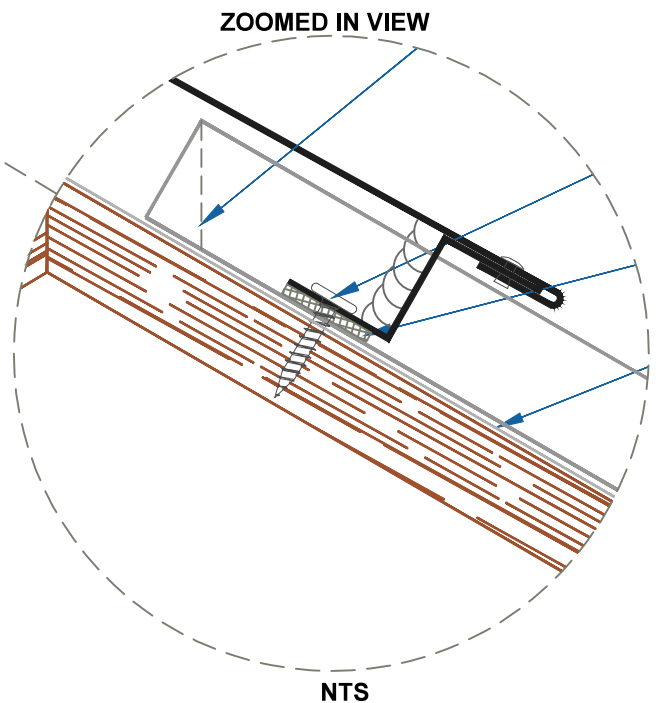

DMC 100NS - PLYWOOD

EFFECTIVE DATE: 02-15-2013
SUBJECT TO CHANGE WITHOUT NOTICE

RIDGE / HIP

SCALE: 3" = 1'-0"