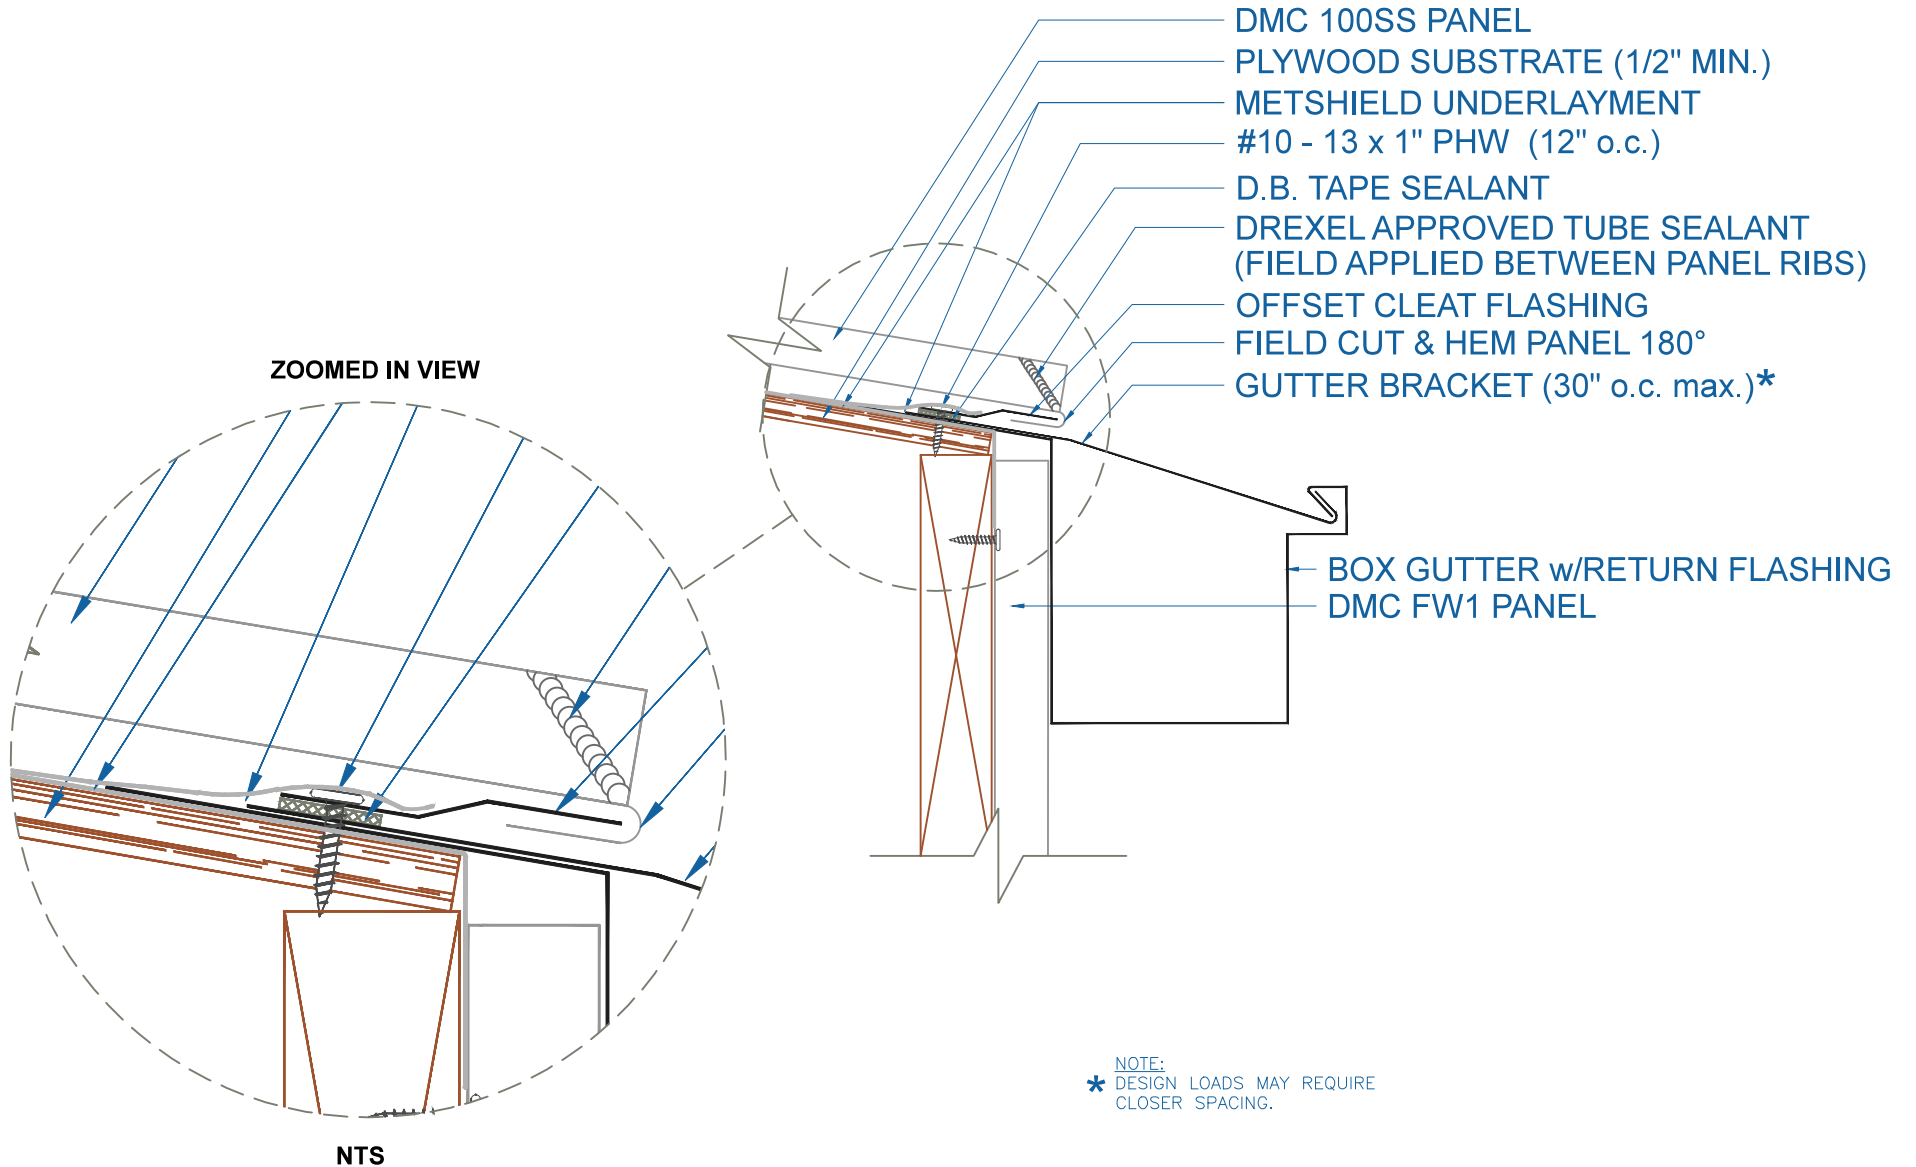

DMC 100SS - PLYWOOD

BOX GUTTER - w/RETURN w/FLUSH PANEL

EFFECTIVE DATE: 01-18-2013
SUBJECT TO CHANGE WITHOUT NOTICE

SCALE: 3" = 1'-0"