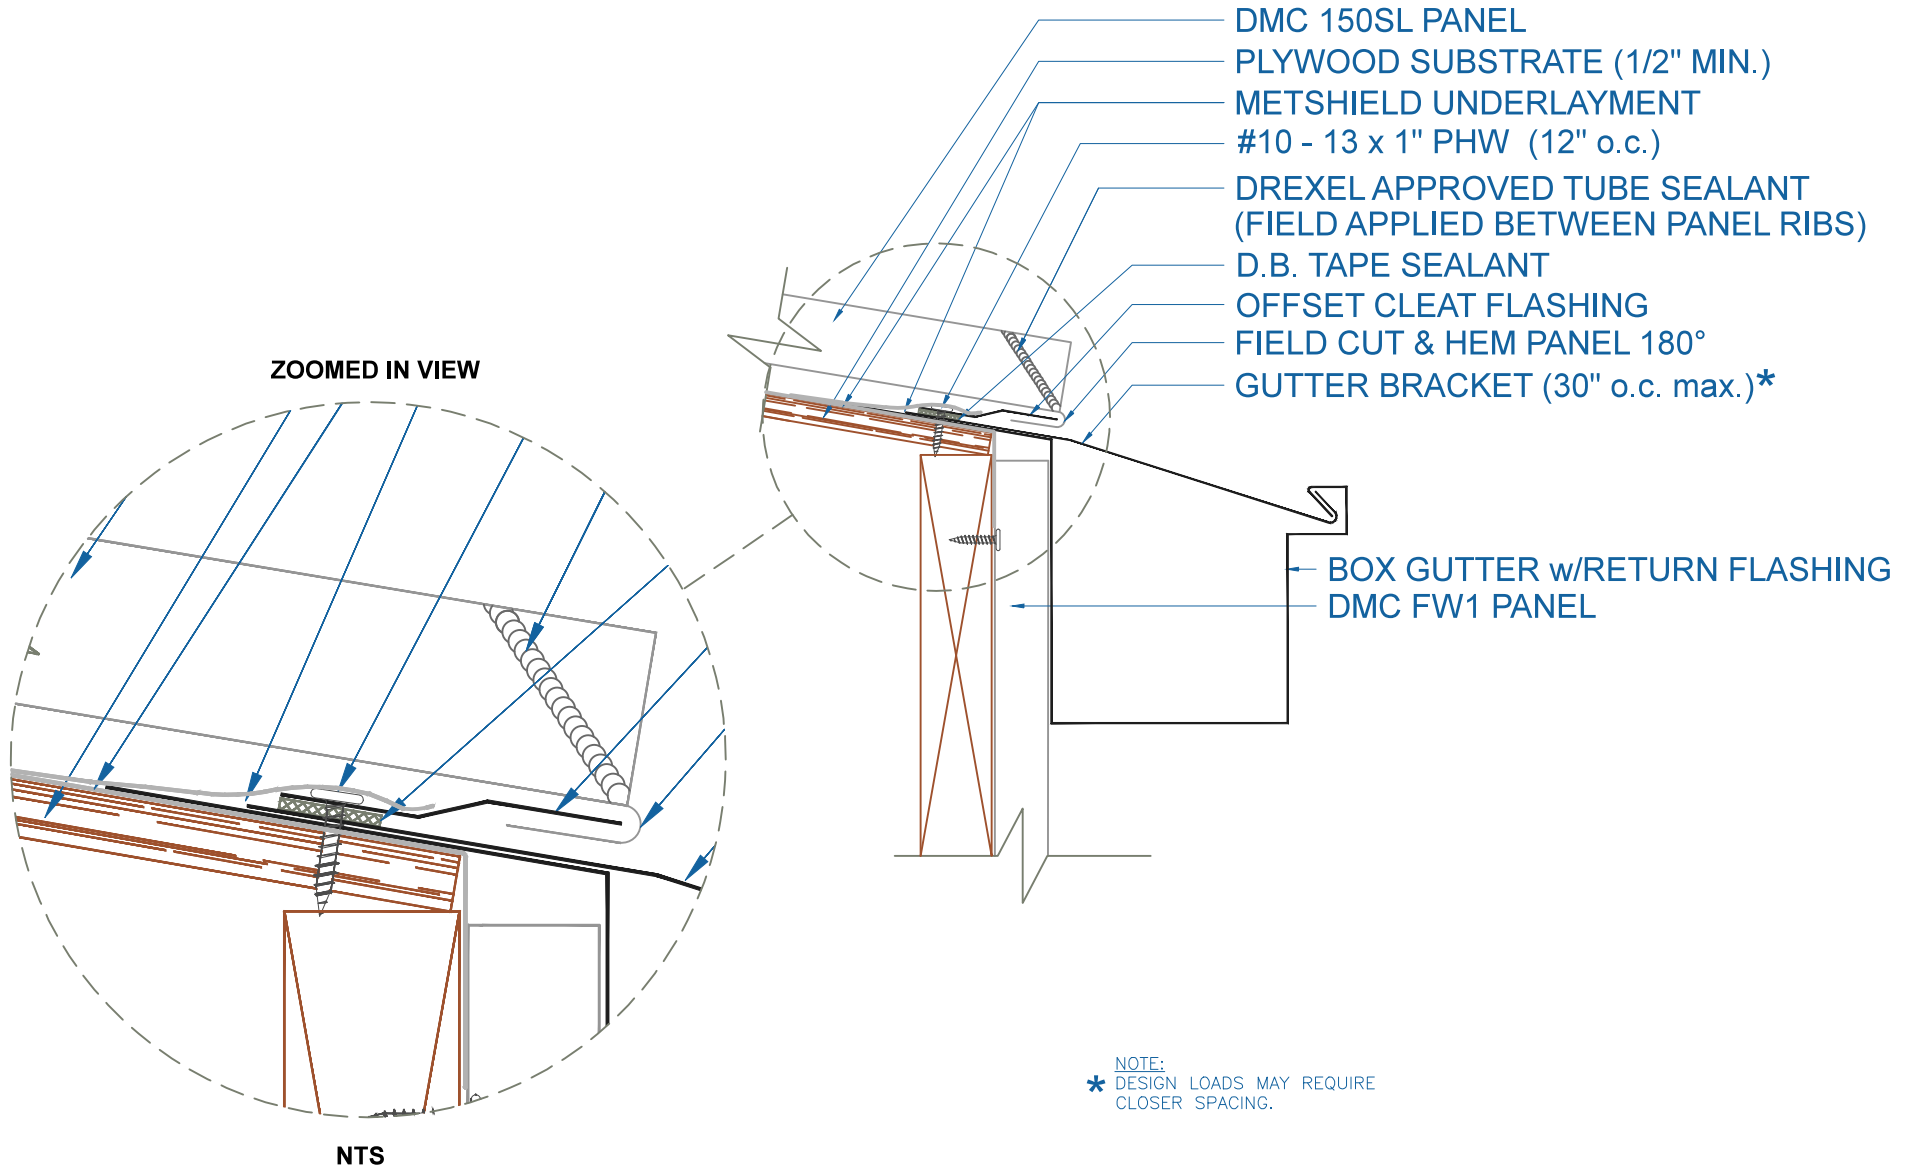

# DMC 150SL - PLYWOOD

## **BOX GUTTER - w/RETURN w/FLUSH PANEL**

EFFECTIVE DATE: 01-25-2013  
SUBJECT TO CHANGE WITHOUT NOTICE

SCALE: 3" = 1'-0"