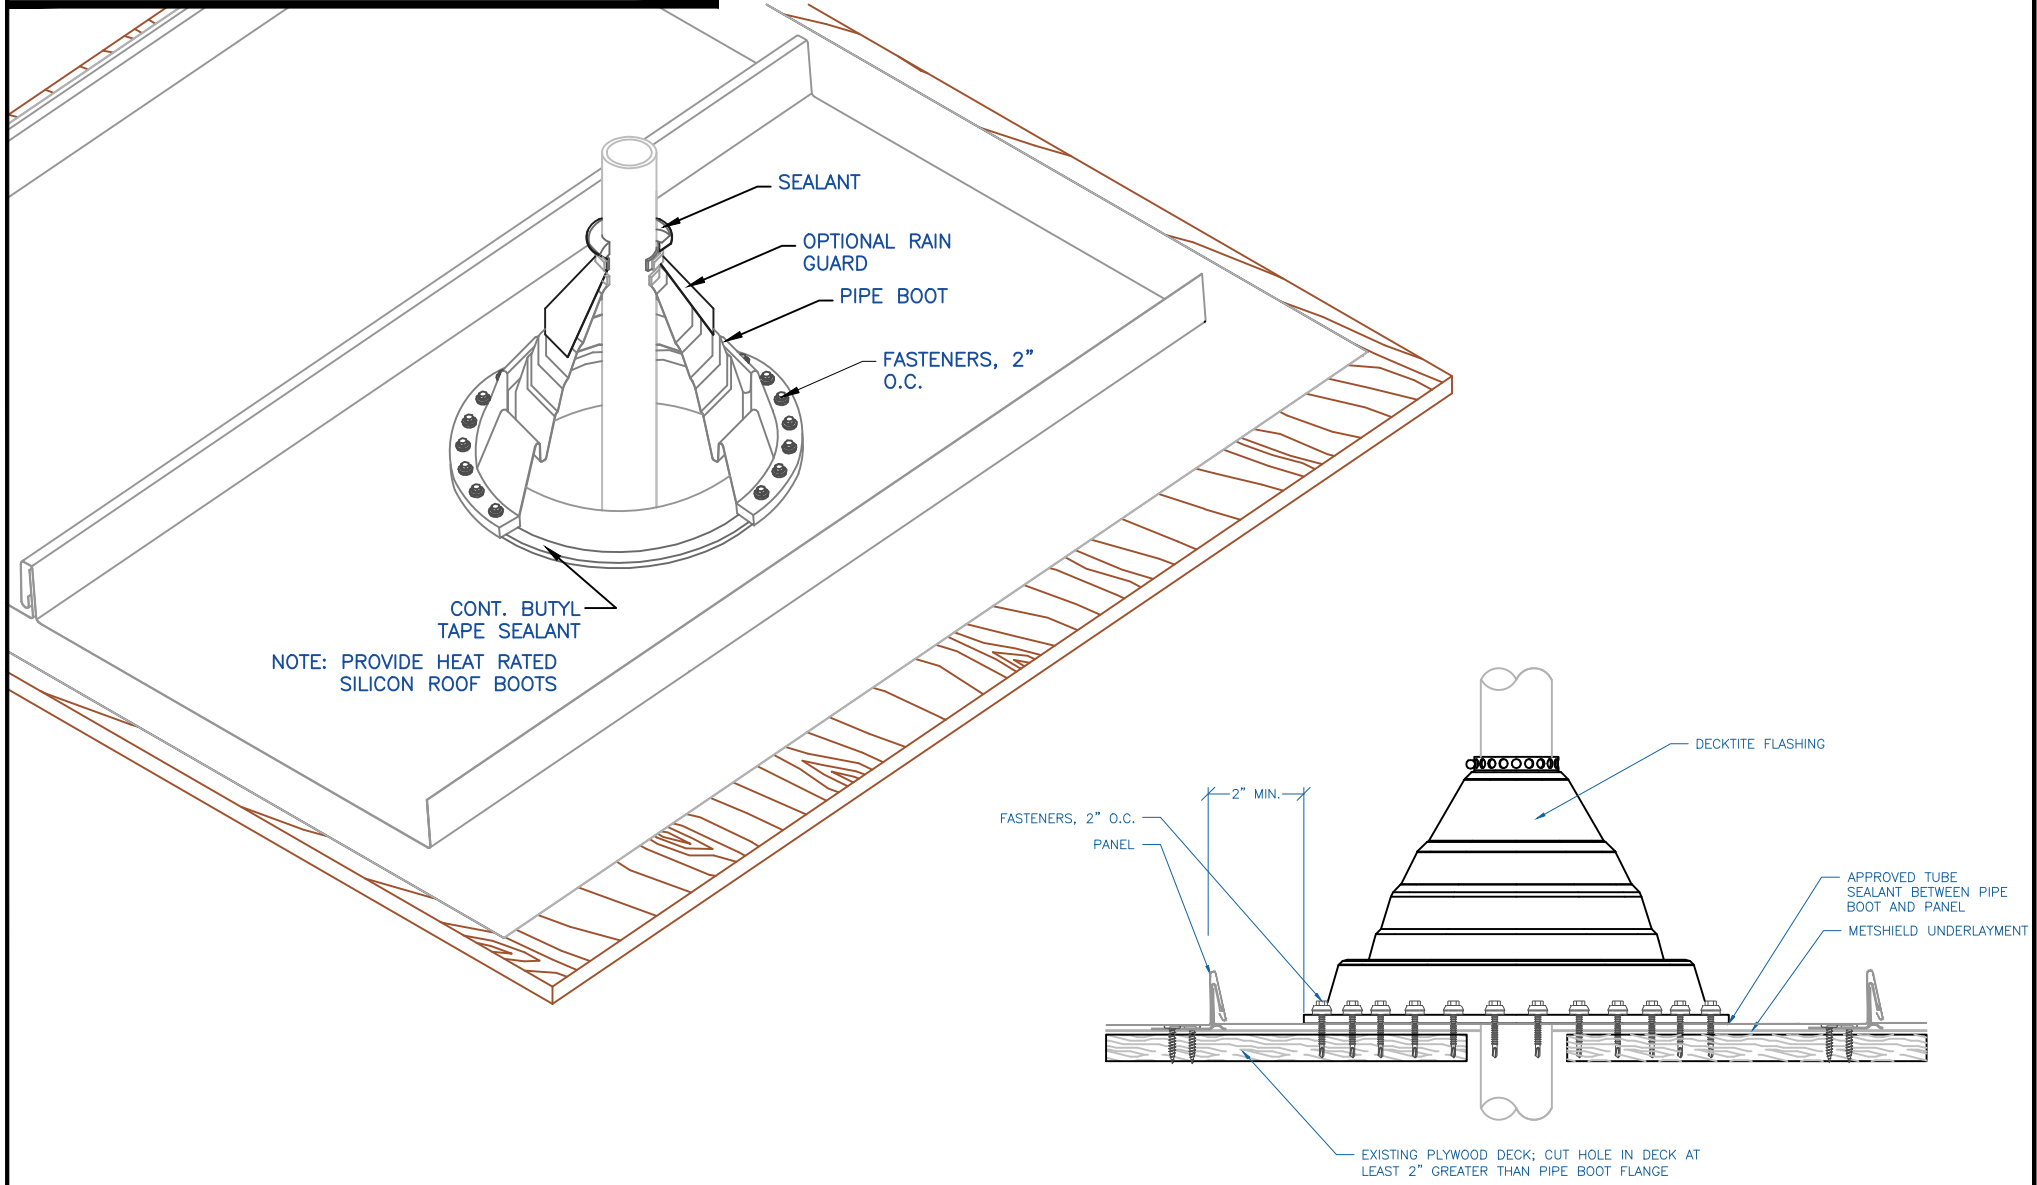

DMC 150SL - PLYWOOD

EFFECTIVE DATE: 02-15-2013
SUBJECT TO CHANGE WITHOUT NOTICE

PIPE FLASHING DETAIL

SCALE: NTS