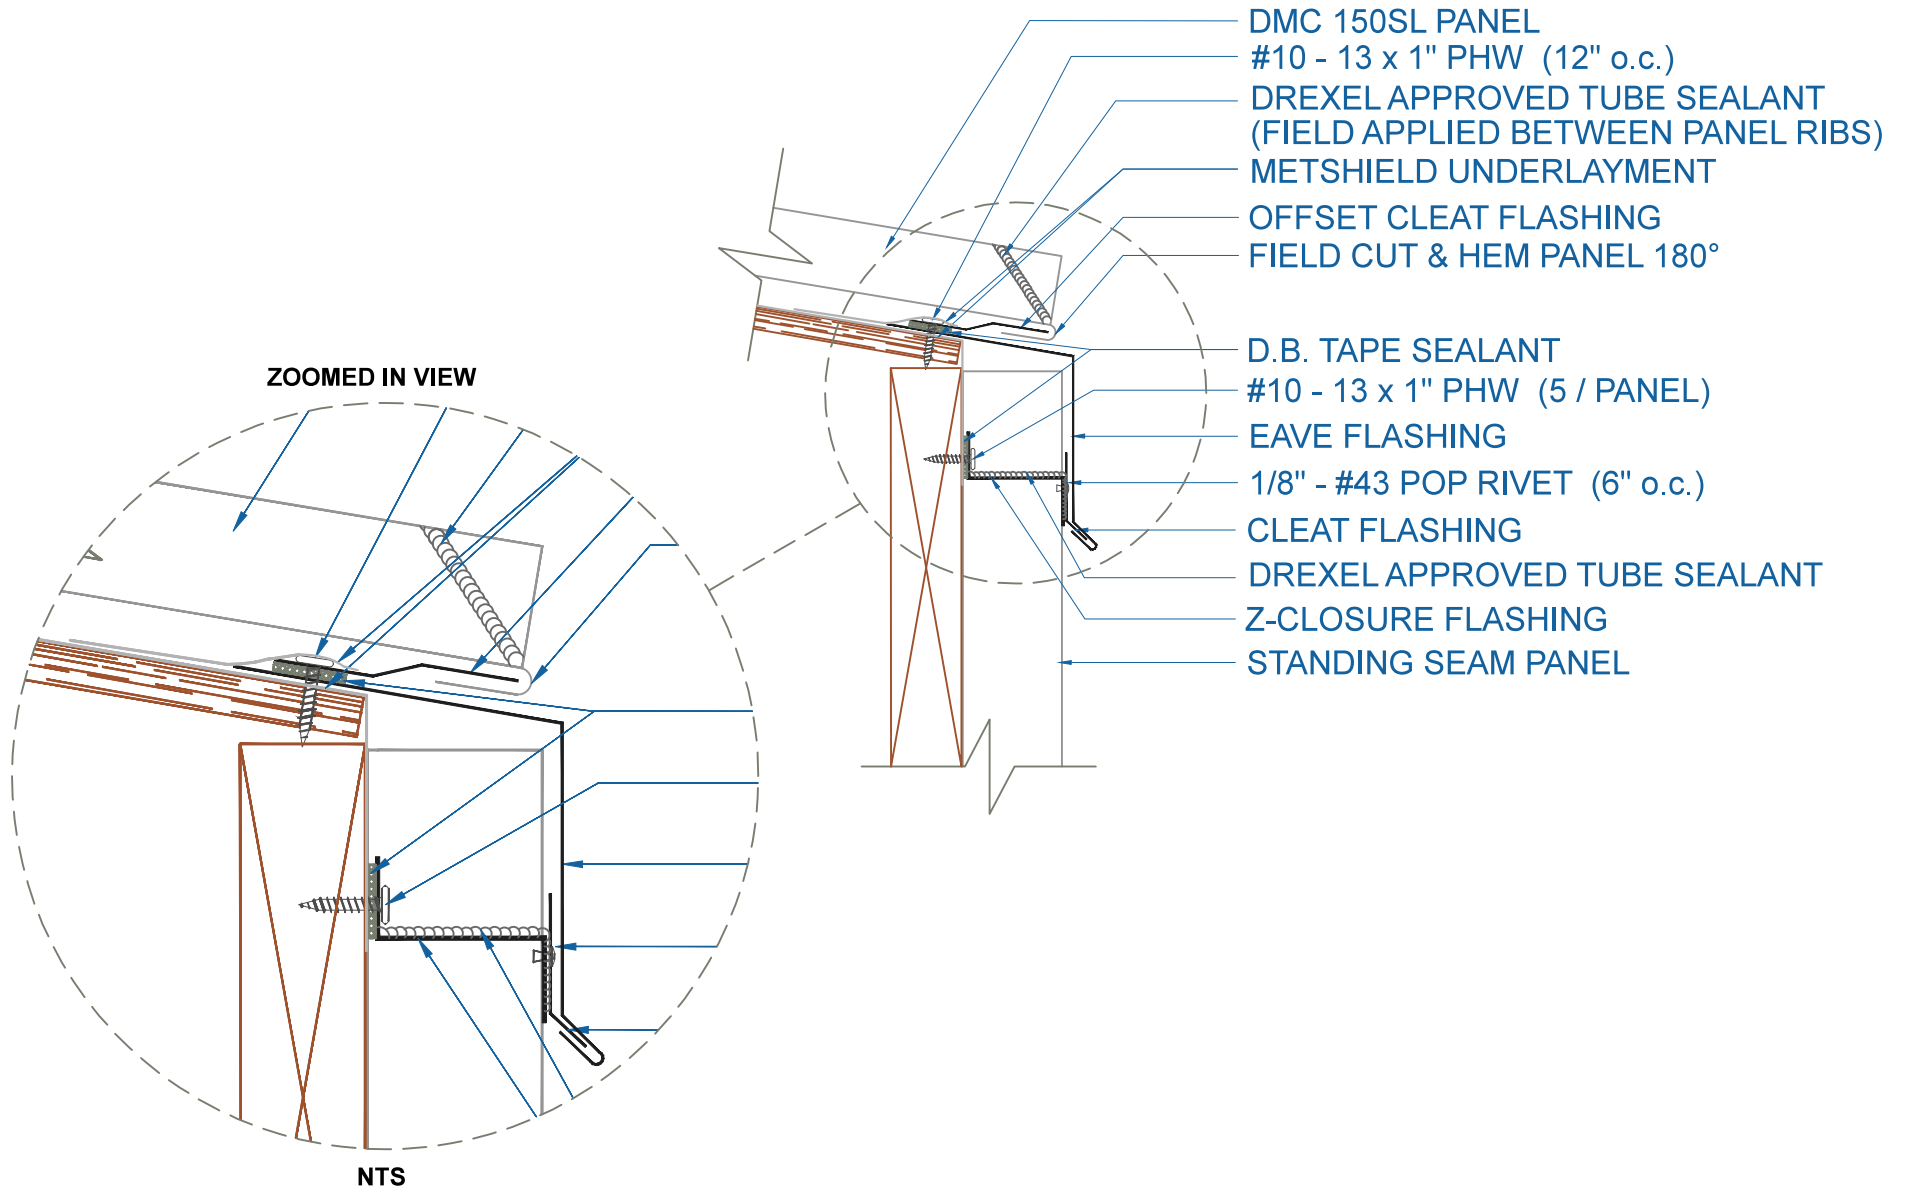

# DMC 150SL - PLYWOOD

## EAVE w/STANDING SEAM PANEL

SCALE: 3" = 1'-0"

EFFECTIVE DATE: 02-01-13  
SUBJECT TO CHANGE WITHOUT NOTICE