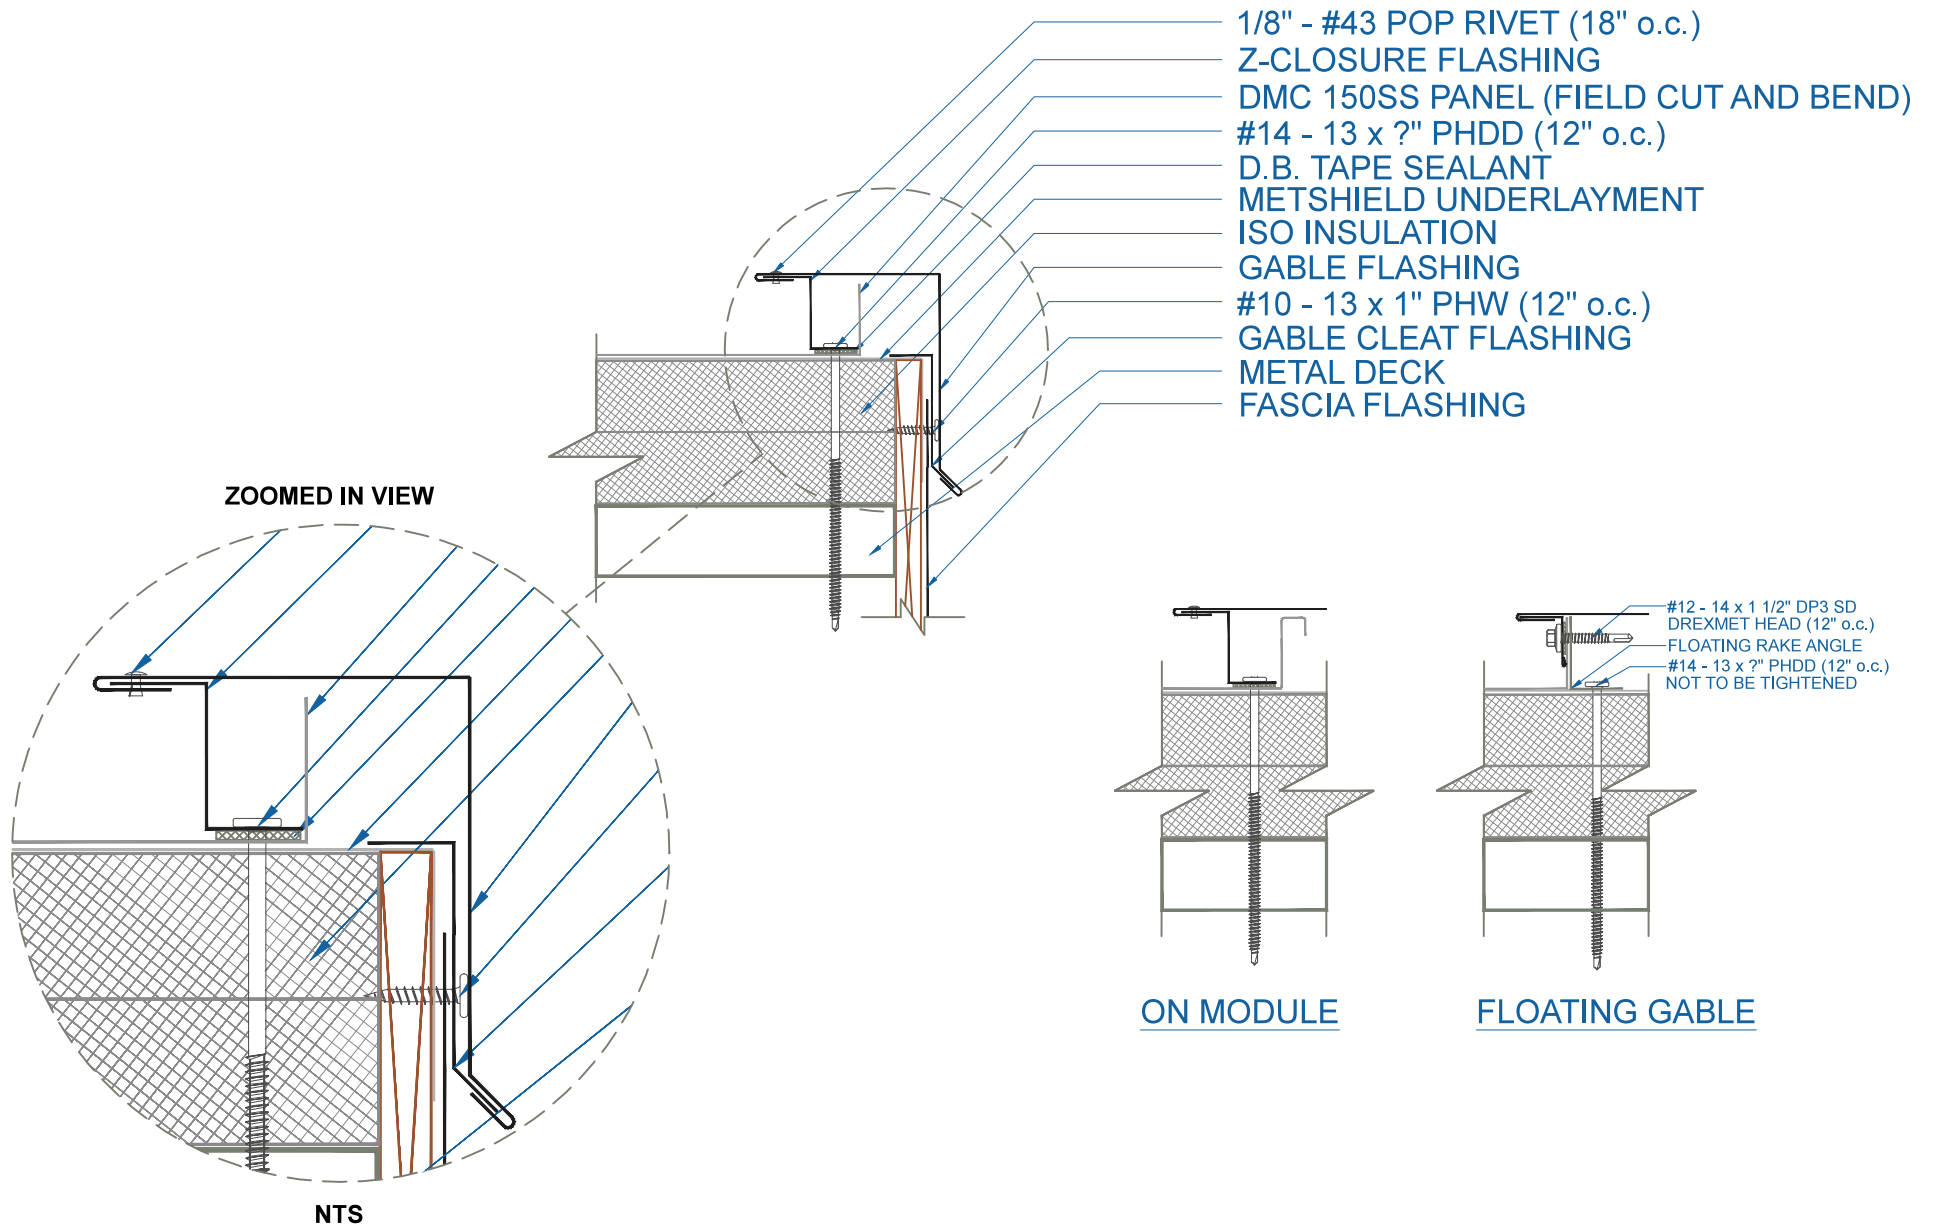

# DMC 150SS - ISO w/ METAL DECK

EFFECTIVE DATE: 05-30-2013  
 SUBJECT TO CHANGE WITHOUT NOTICE

**GABLE**  
 SCALE: 3" = 1'-0"