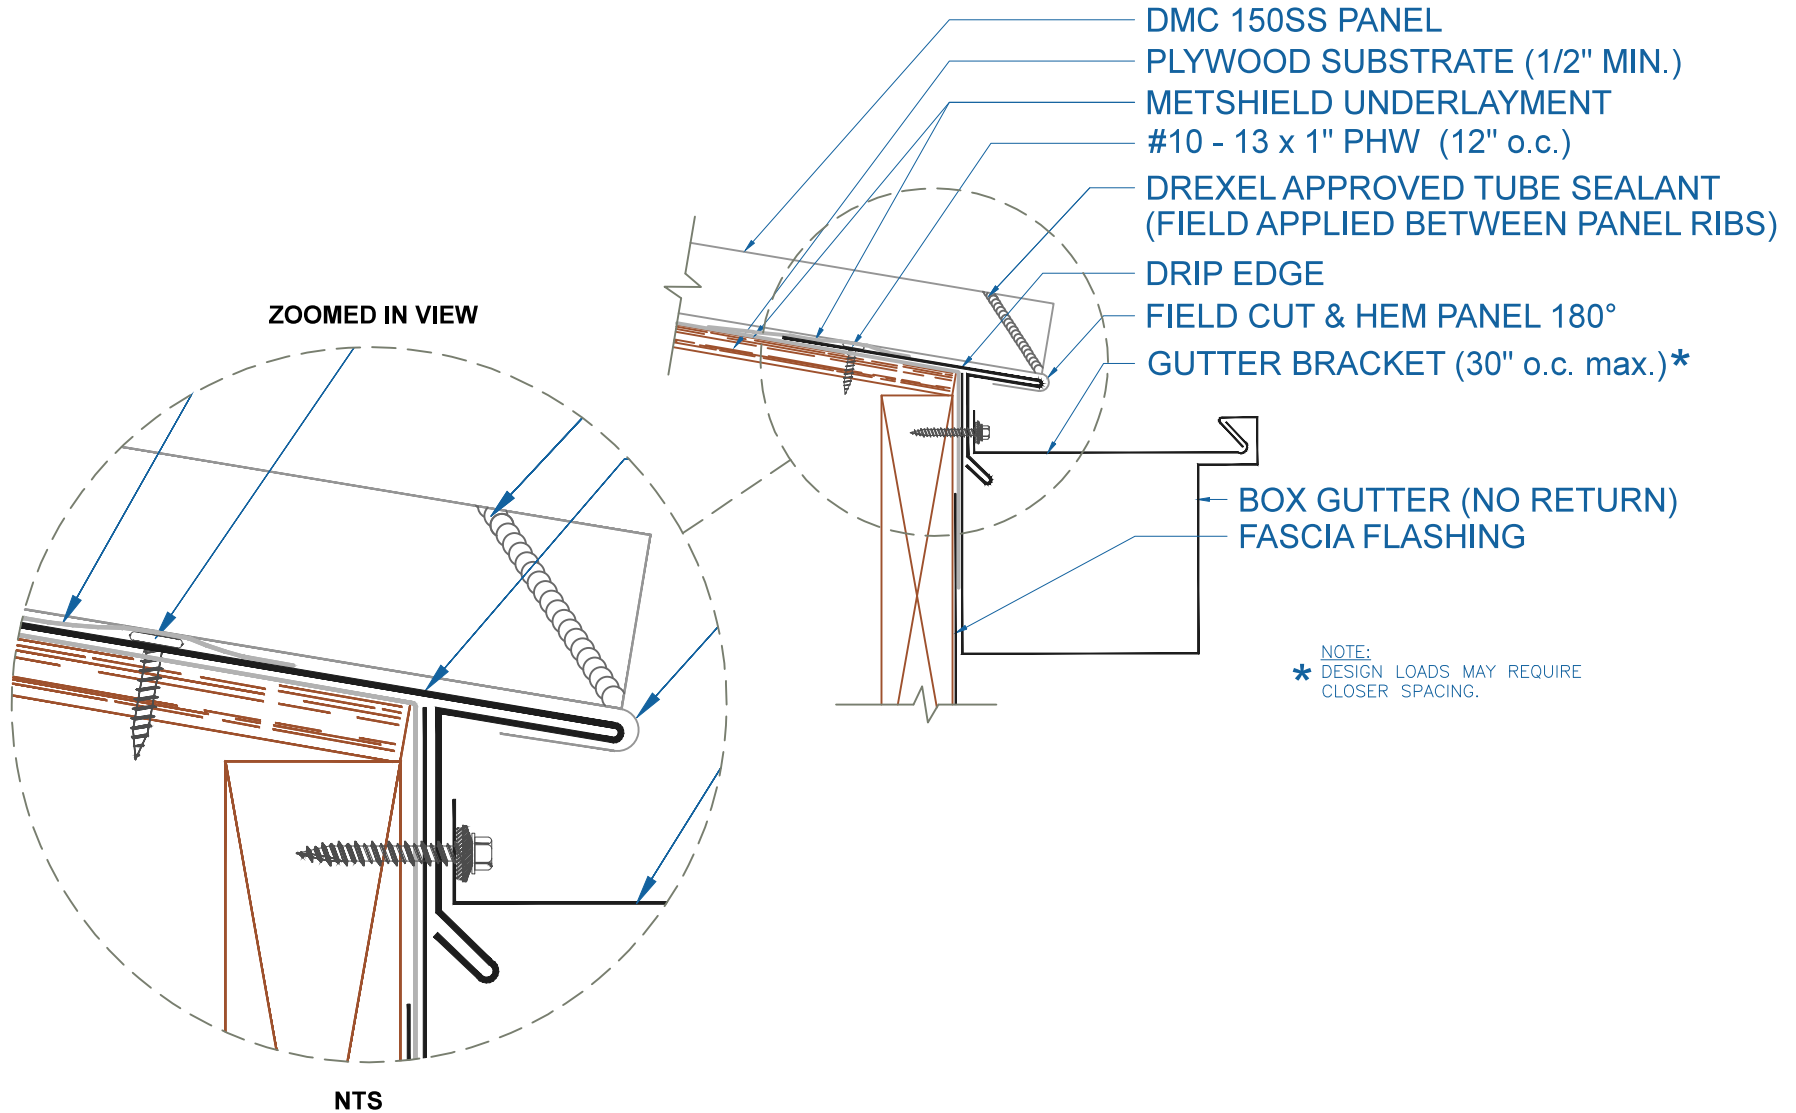

DMC 150SS - PLYWOOD

BOX GUTTER w/DRIP EDGE

SCALE: 3" = 1'-0"

EFFECTIVE DATE: 01-04-13
SUBJECT TO CHANGE WITHOUT NOTICE