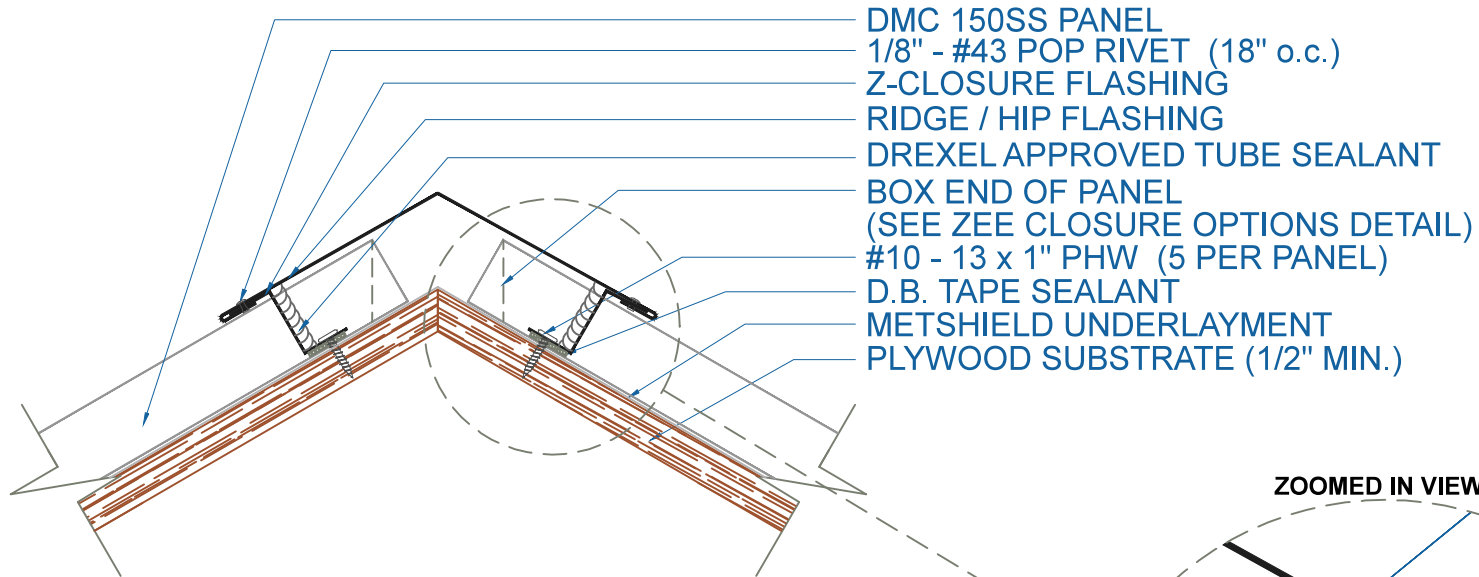

DMC 150SS - PLYWOOD

EFFECTIVE DATE: 01-04-13
SUBJECT TO CHANGE WITHOUT NOTICE

RIDGE / HIP

SCALE: 3" = 1'-0"

DrexelMetals
Roofing Systems + Custom Fabrication