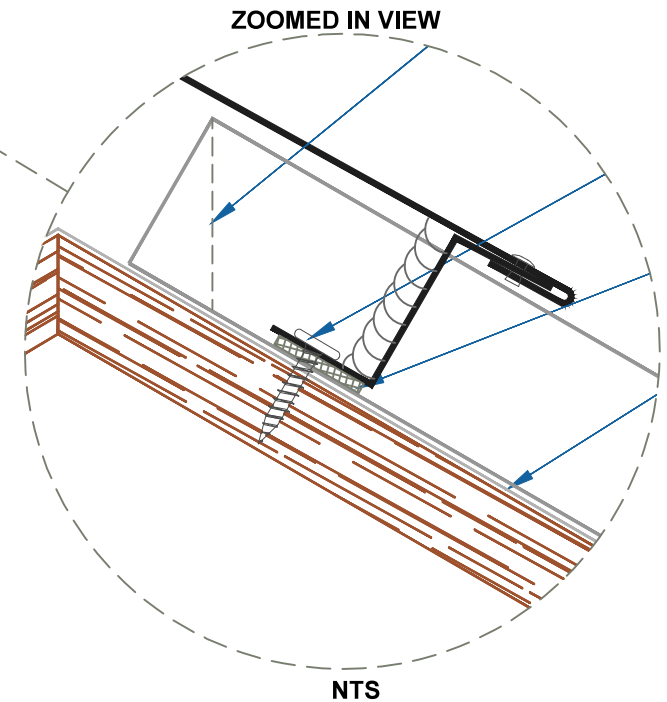

DMC 150SS - PLYWOOD

EFFECTIVE DATE: 01-04-13
SUBJECT TO CHANGE WITHOUT NOTICE

RIDGE / HIP

SCALE: 3" = 1'-0"

DrexelMetals
Roofing Systems + Custom Fabrication