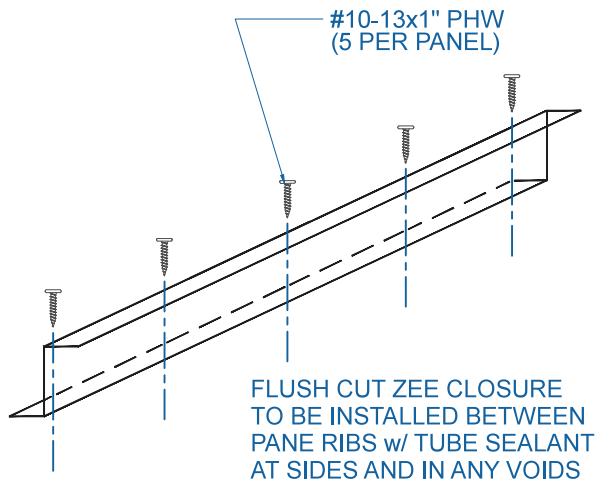

DMC 150SS - PLYWOOD

EFFECTIVE DATE: 01-04-13
SUBJECT TO CHANGE WITHOUT NOTICE

RIDGE / HIP

SCALE: 3" = 1'-0"

DrexelMetals
Roofing Systems + Custom Fabrication