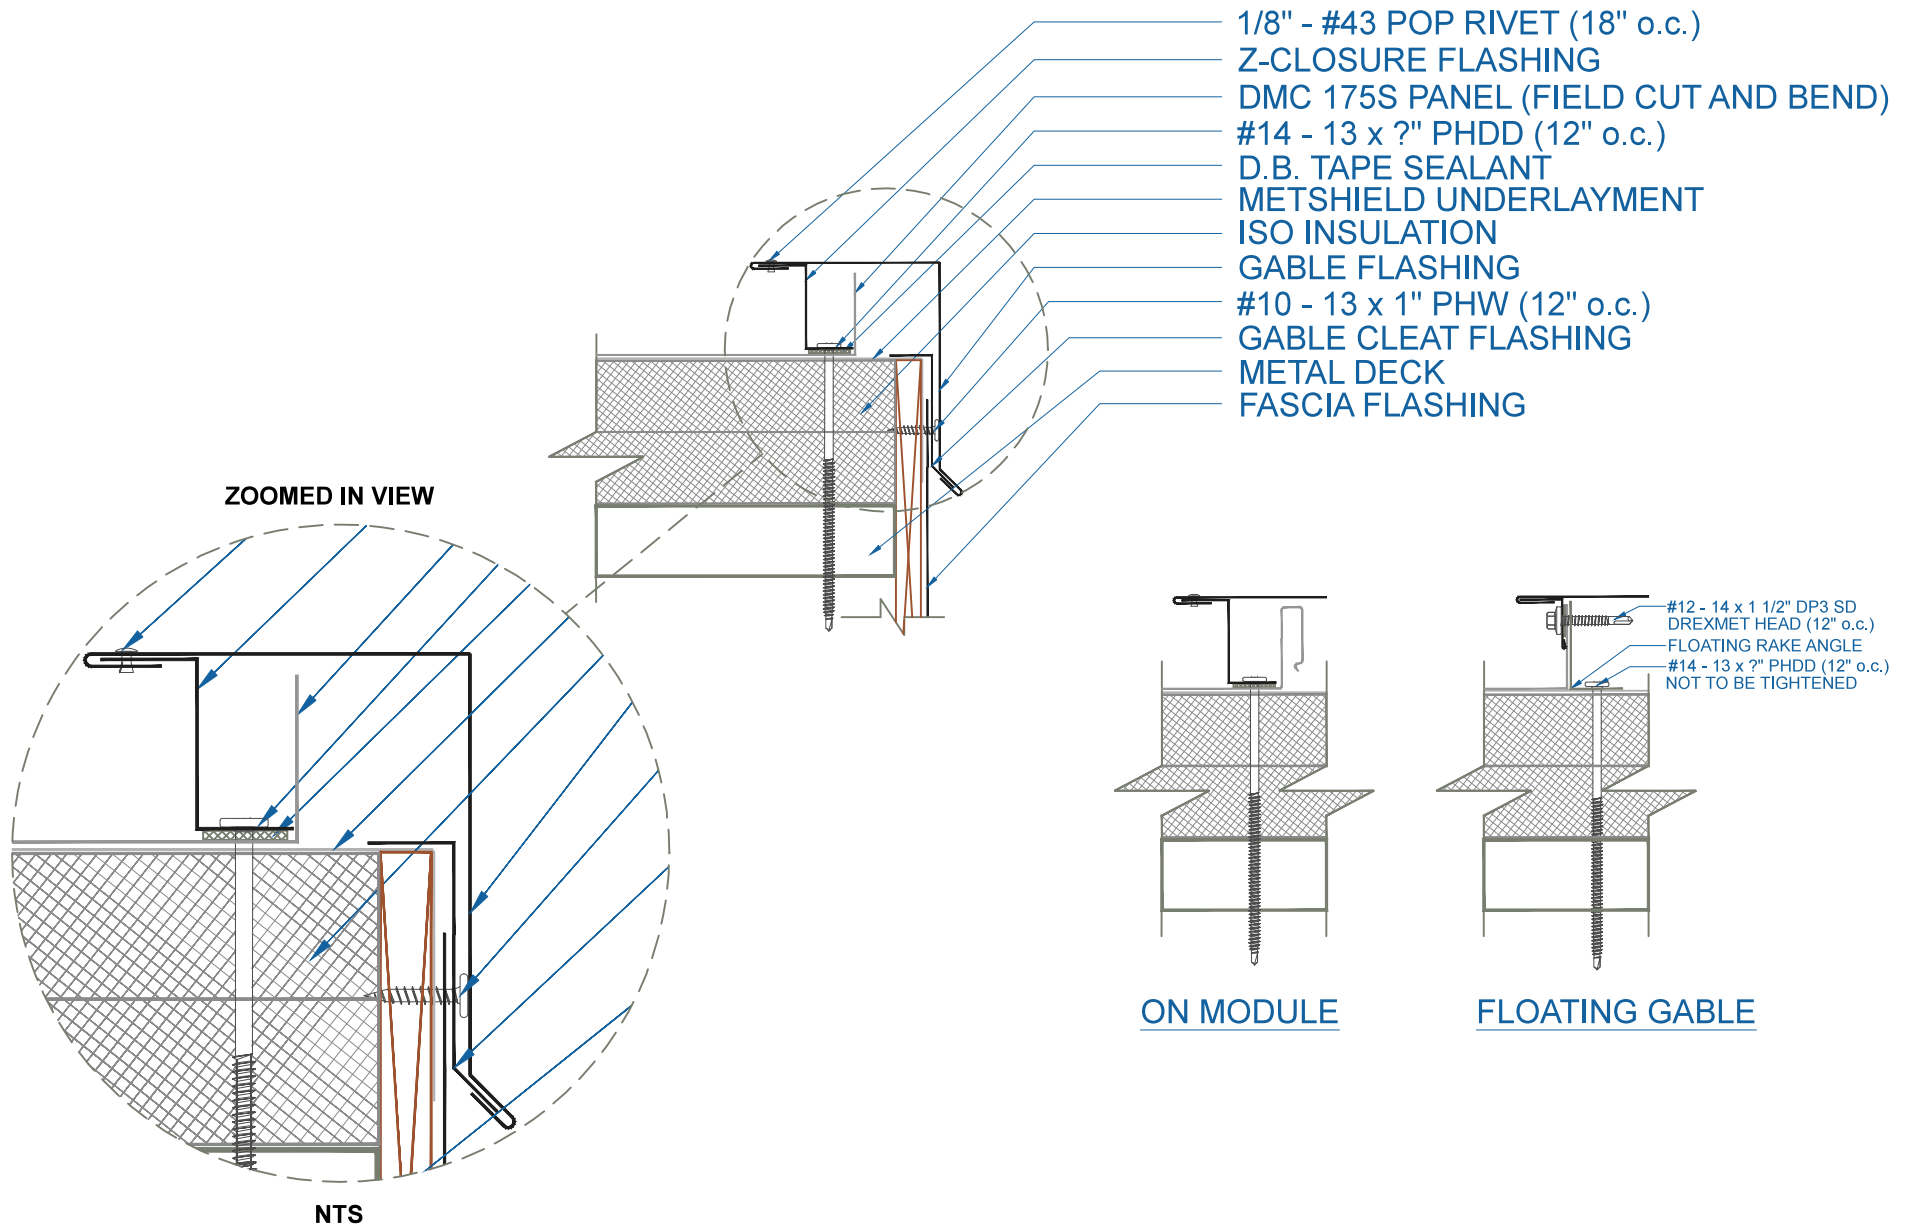

DMC 175S - ISO w/ METAL DECK

EFFECTIVE DATE: 05-24-2013
 SUBJECT TO CHANGE WITHOUT NOTICE

GABLE
 SCALE: 3" = 1'-0"