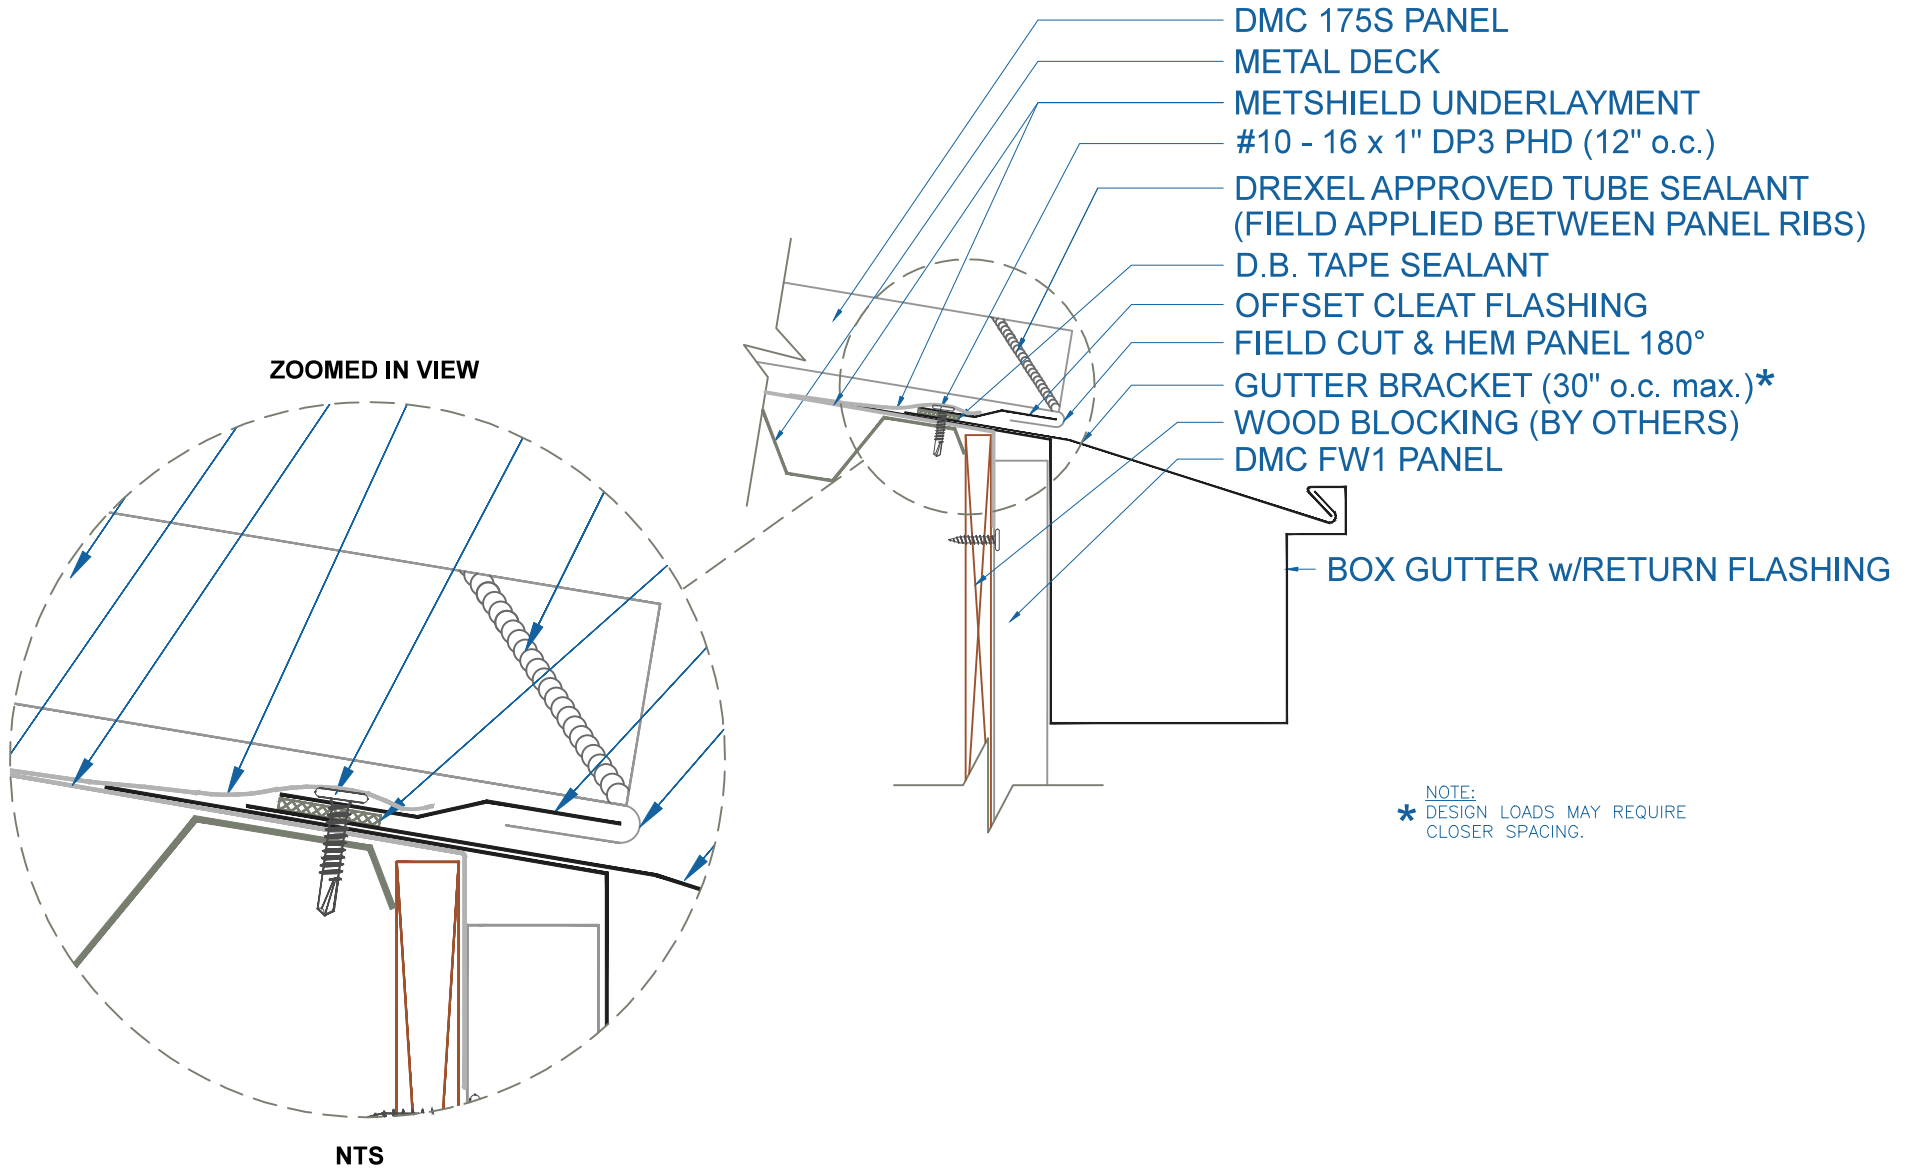

DMC 175S - METAL DECK

BOX GUTTER - w/RETURN w/FLUSH PANEL

EFFECTIVE DATE: 06-14-2013
SUBJECT TO CHANGE WITHOUT NOTICE

SCALE: 3" = 1'-0"