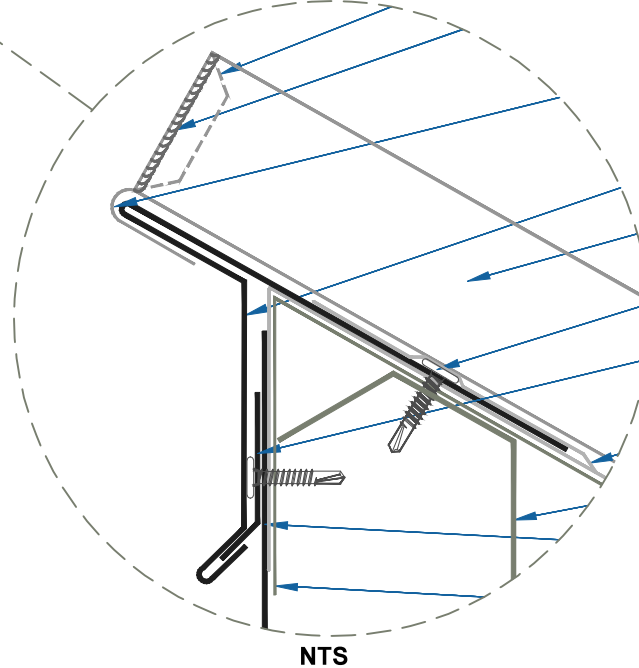

DMC 175S - METAL DECK

ZOOMED IN VIEW

DRIP EDGE PEAK

SCALE: 3" = 1'-0"

EFFECTIVE DATE: 07-03-2013
SUBJECT TO CHANGE WITHOUT NOTICE