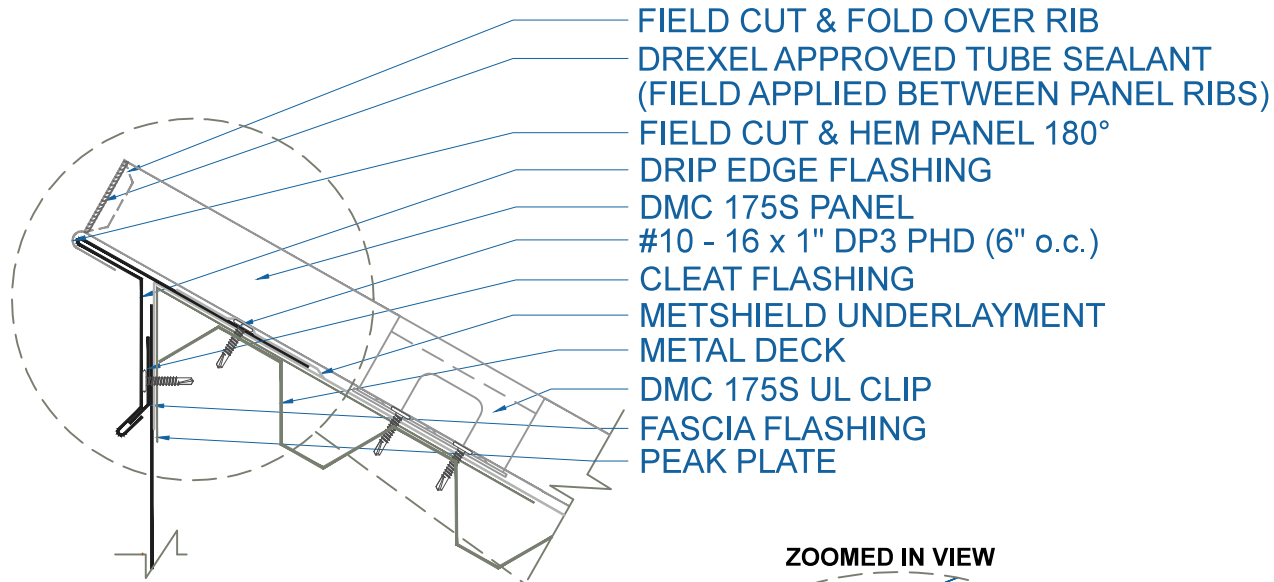

DMC 175S - METAL DECK

ZOOMED IN VIEW

DRIP EDGE PEAK

SCALE: 3" = 1'-0"

EFFECTIVE DATE: 07-03-2013
SUBJECT TO CHANGE WITHOUT NOTICE