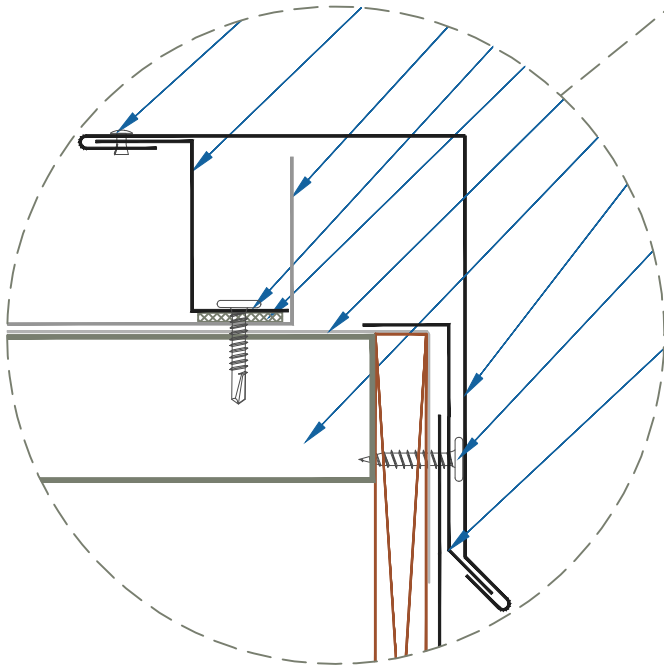

# DMC 175S - METAL DECK

ZOOMED IN VIEW

NTS

ON MODULE

FLOATING GABLE

#12 - 14 x 1 1/2" DP3 SD  
 DREXMET HEAD (12" o.c.)  
 FLOATING RAKE ANGLE  
 #10 - 16 x 1" DP3 PHD (12" o.c.)  
 NOT TO BE TIGHTENED

EFFECTIVE DATE: 06-21-2013  
 SUBJECT TO CHANGE WITHOUT NOTICE

**GABLE**  
 SCALE: 3" = 1'-0"

**DrexelMetals**  
 Roofing Systems + Custom Fabrication