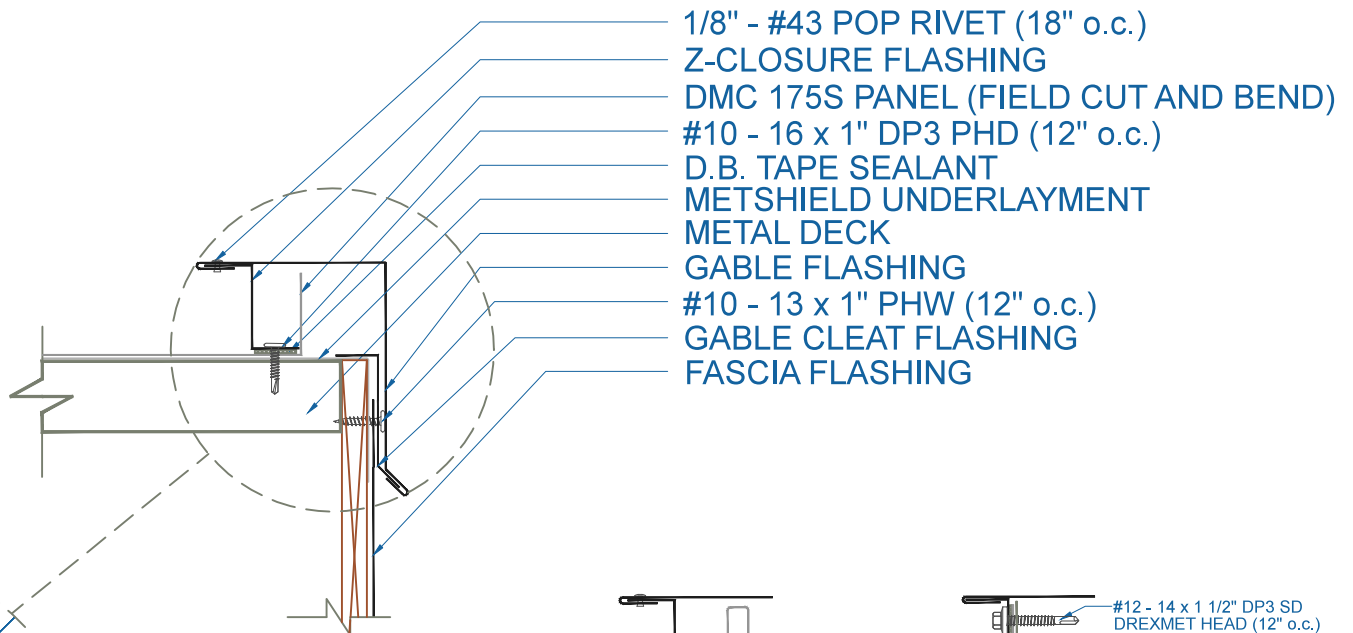

# DMC 175S - METAL DECK

ZOOMED IN VIEW

NTS

ON MODULE

FLOATING GABLE

#12 - 14 x 1 1/2" DP3 SD  
 DREXMET HEAD (12" o.c.)  
 FLOATING RAKE ANGLE  
 #10 - 16 x 1" DP3 PHD (12" o.c.)  
 NOT TO BE TIGHTENED

EFFECTIVE DATE: 06-21-2013  
 SUBJECT TO CHANGE WITHOUT NOTICE

**GABLE**  
 SCALE: 3" = 1'-0"

**DrexelMetals**  
 Roofing Systems + Custom Fabrication