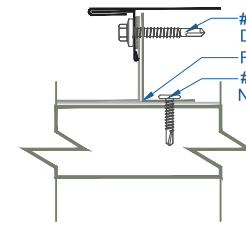

# DMC 175S - METAL DECK

ZOOMED IN VIEW

NTS

ON MODULE

FLOATING GABLE

#12 - 14 x 1 1/2" DP3 SD  
 DREXMET HEAD (12" o.c.)  
 FLOATING RAKE ANGLE  
 #10 - 16 x 1" DP3 PHD (12" o.c.)  
 NOT TO BE TIGHTENED

EFFECTIVE DATE: 06-21-2013  
 SUBJECT TO CHANGE WITHOUT NOTICE

**GABLE**  
 SCALE: 3" = 1'-0"

**DrexelMetals**  
 Roofing Systems + Custom Fabrication