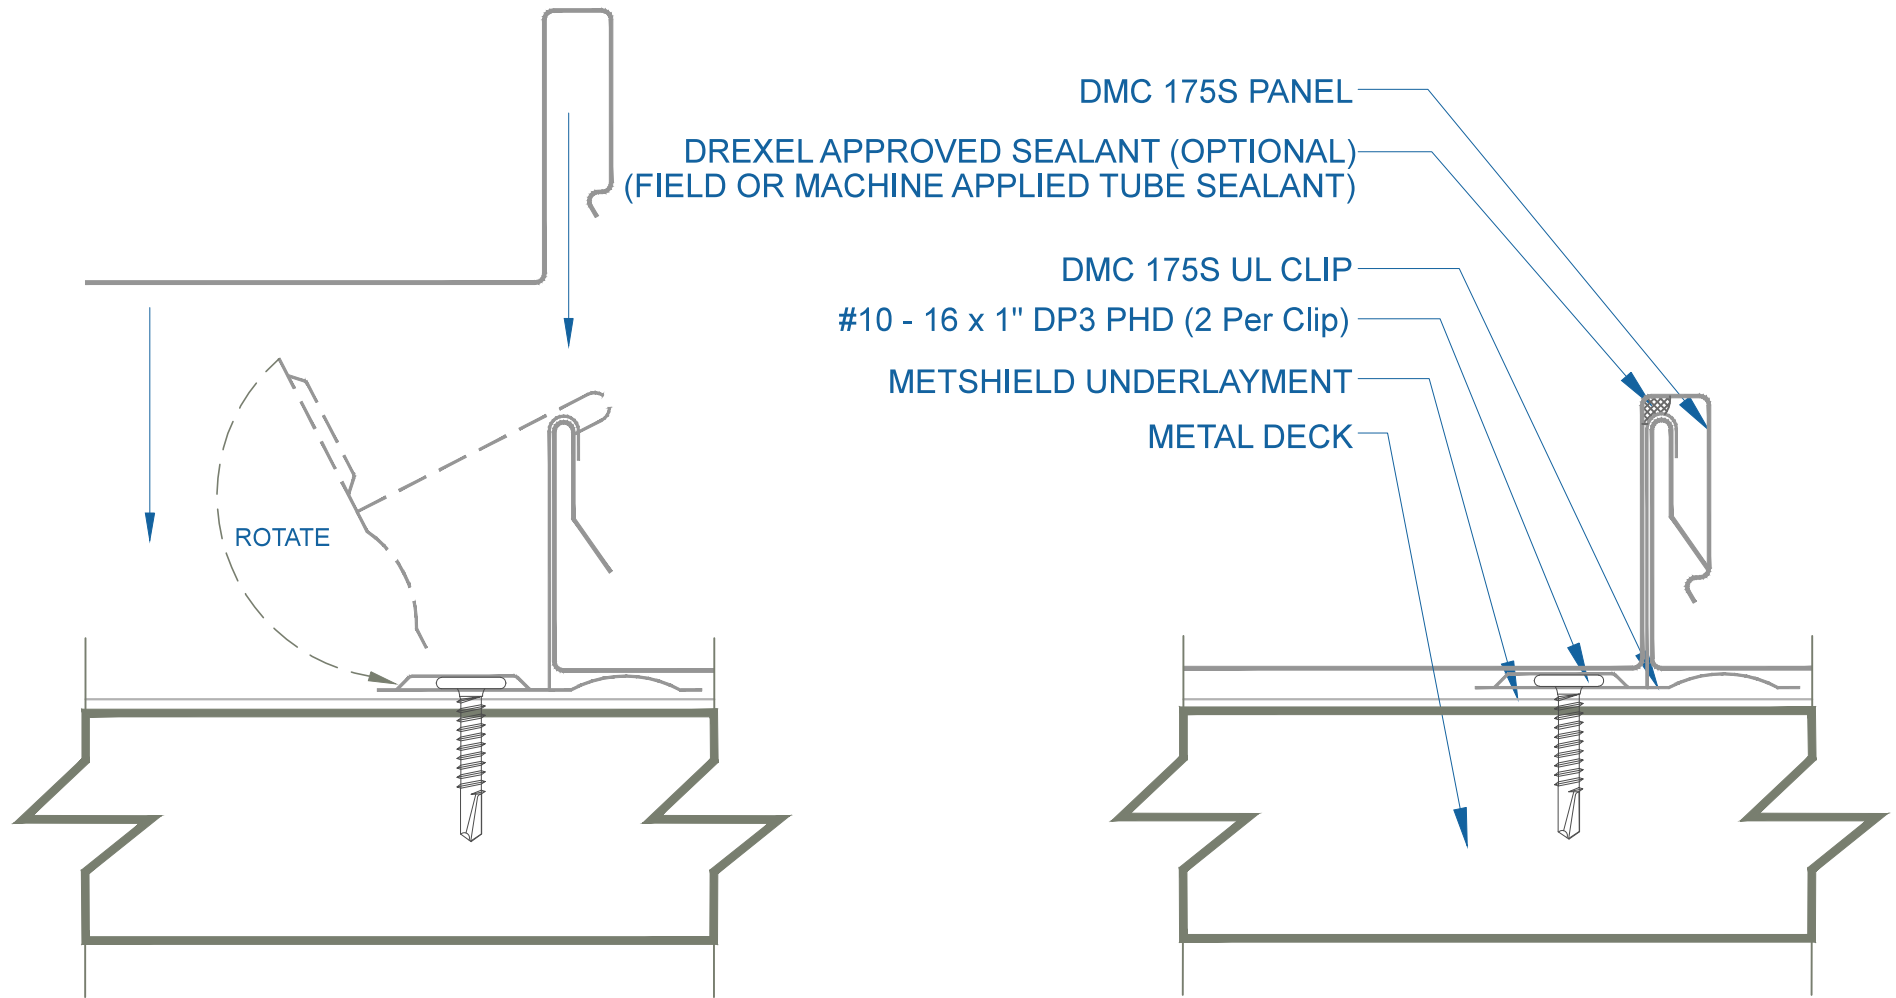

DMC 175S - METAL DECK

EFFECTIVE DATE: 06-21-2013
SUBJECT TO CHANGE WITHOUT NOTICE

PANEL INSTALLATION

SCALE: NTS