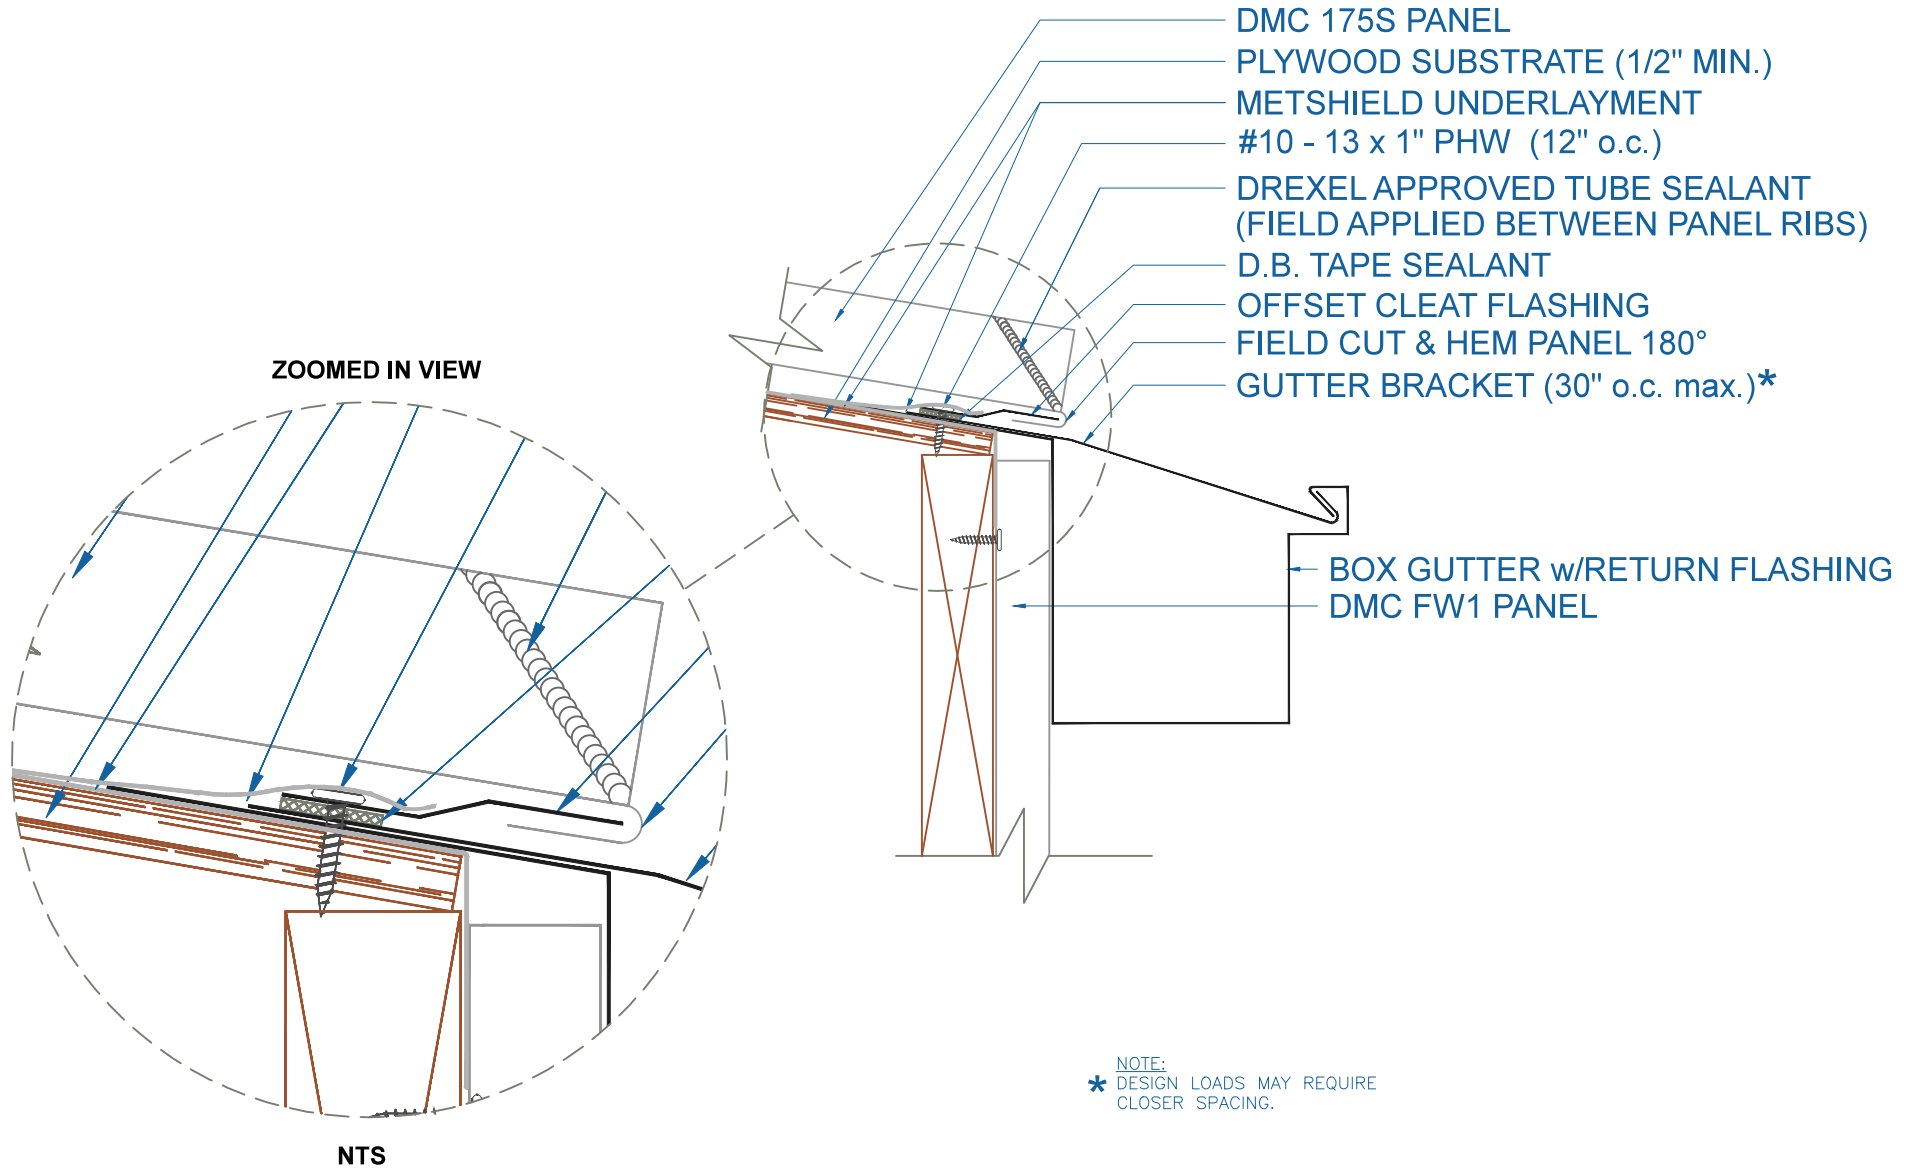

# DMC 175S - PLYWOOD

## **BOX GUTTER - w/RETURN w/FLUSH PANEL**

EFFECTIVE DATE: 12-11-2012  
SUBJECT TO CHANGE WITHOUT NOTICE

SCALE: 3" = 1'-0"