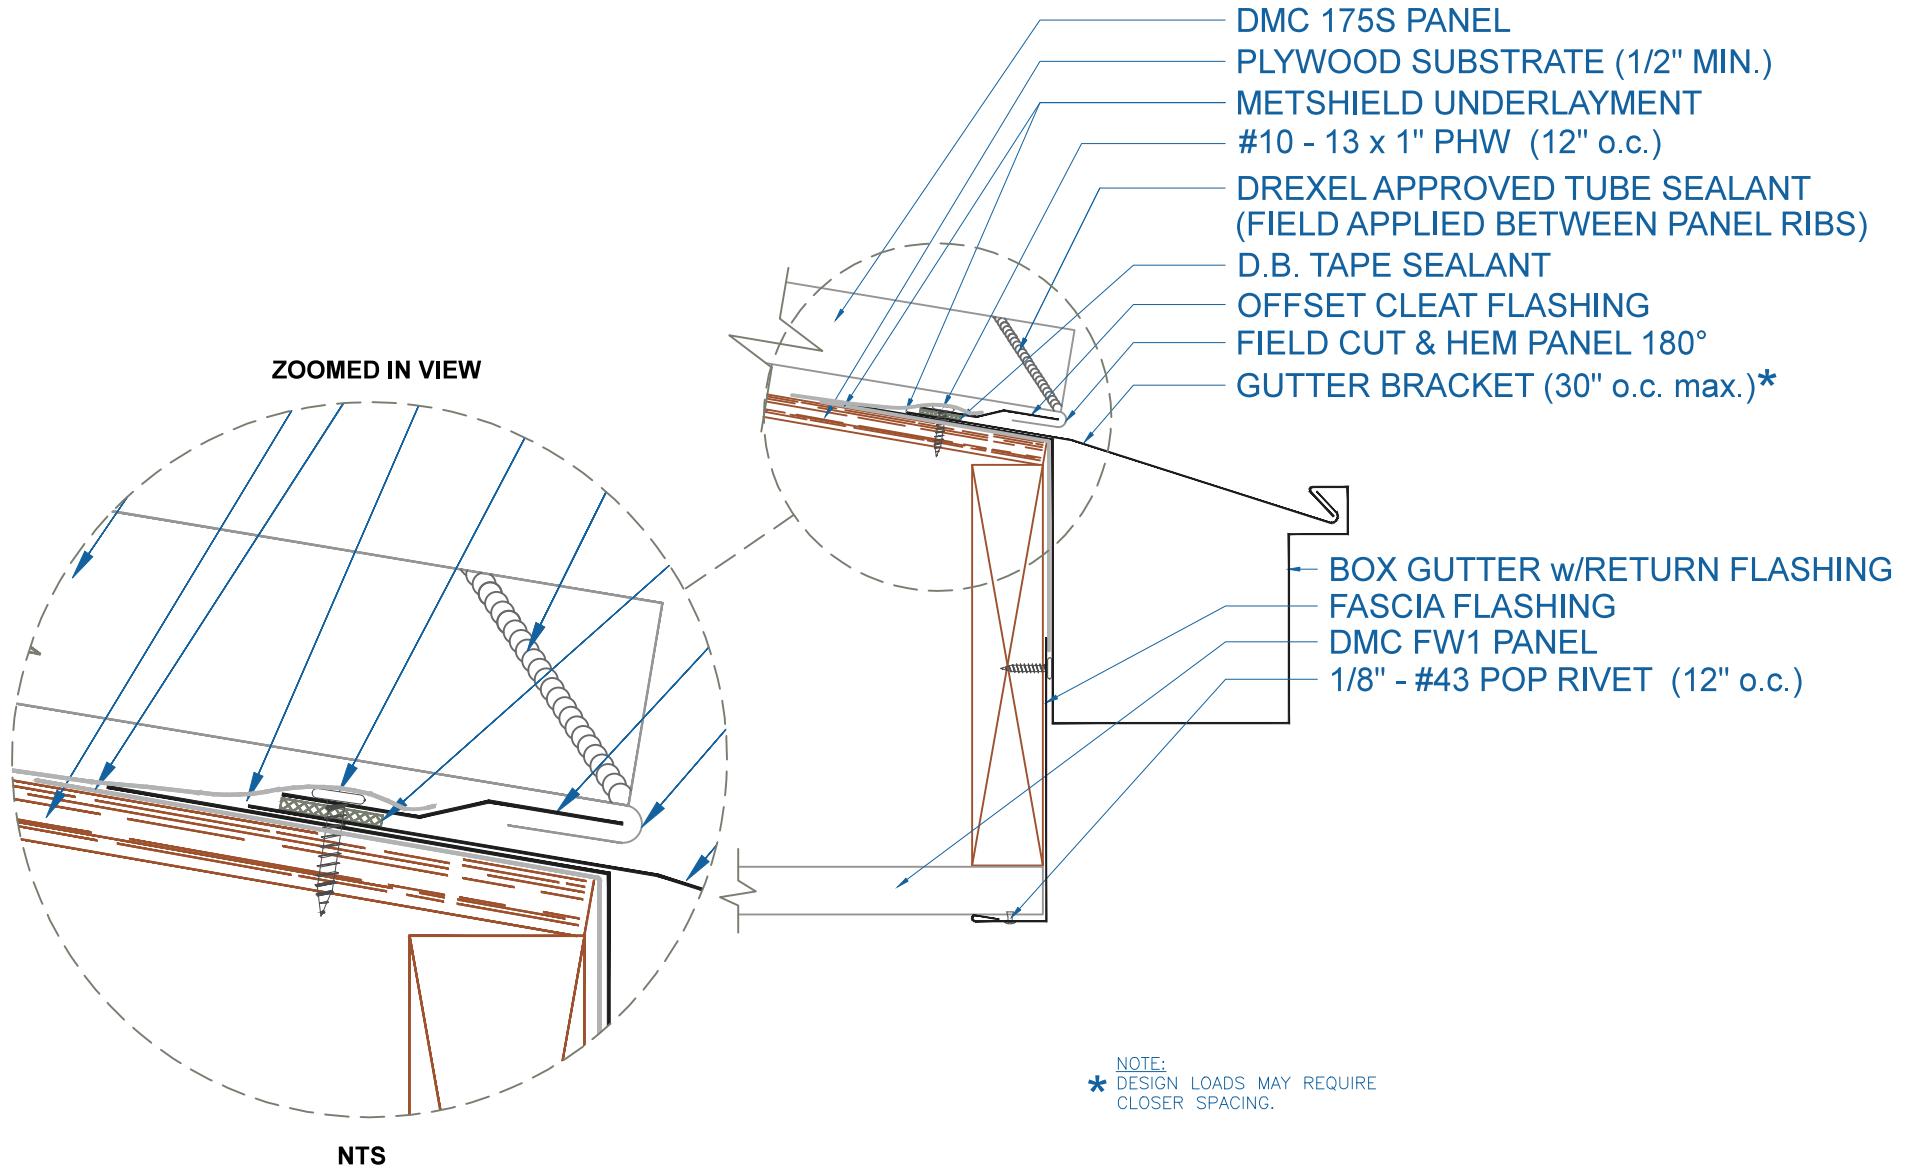

DMC 175S - PLYWOOD

BOX GUTTER - w/RETURN w/SOFFIT

EFFECTIVE DATE: 12-13-12
SUBJECT TO CHANGE WITHOUT NOTICE

SCALE: 3" = 1'-0"