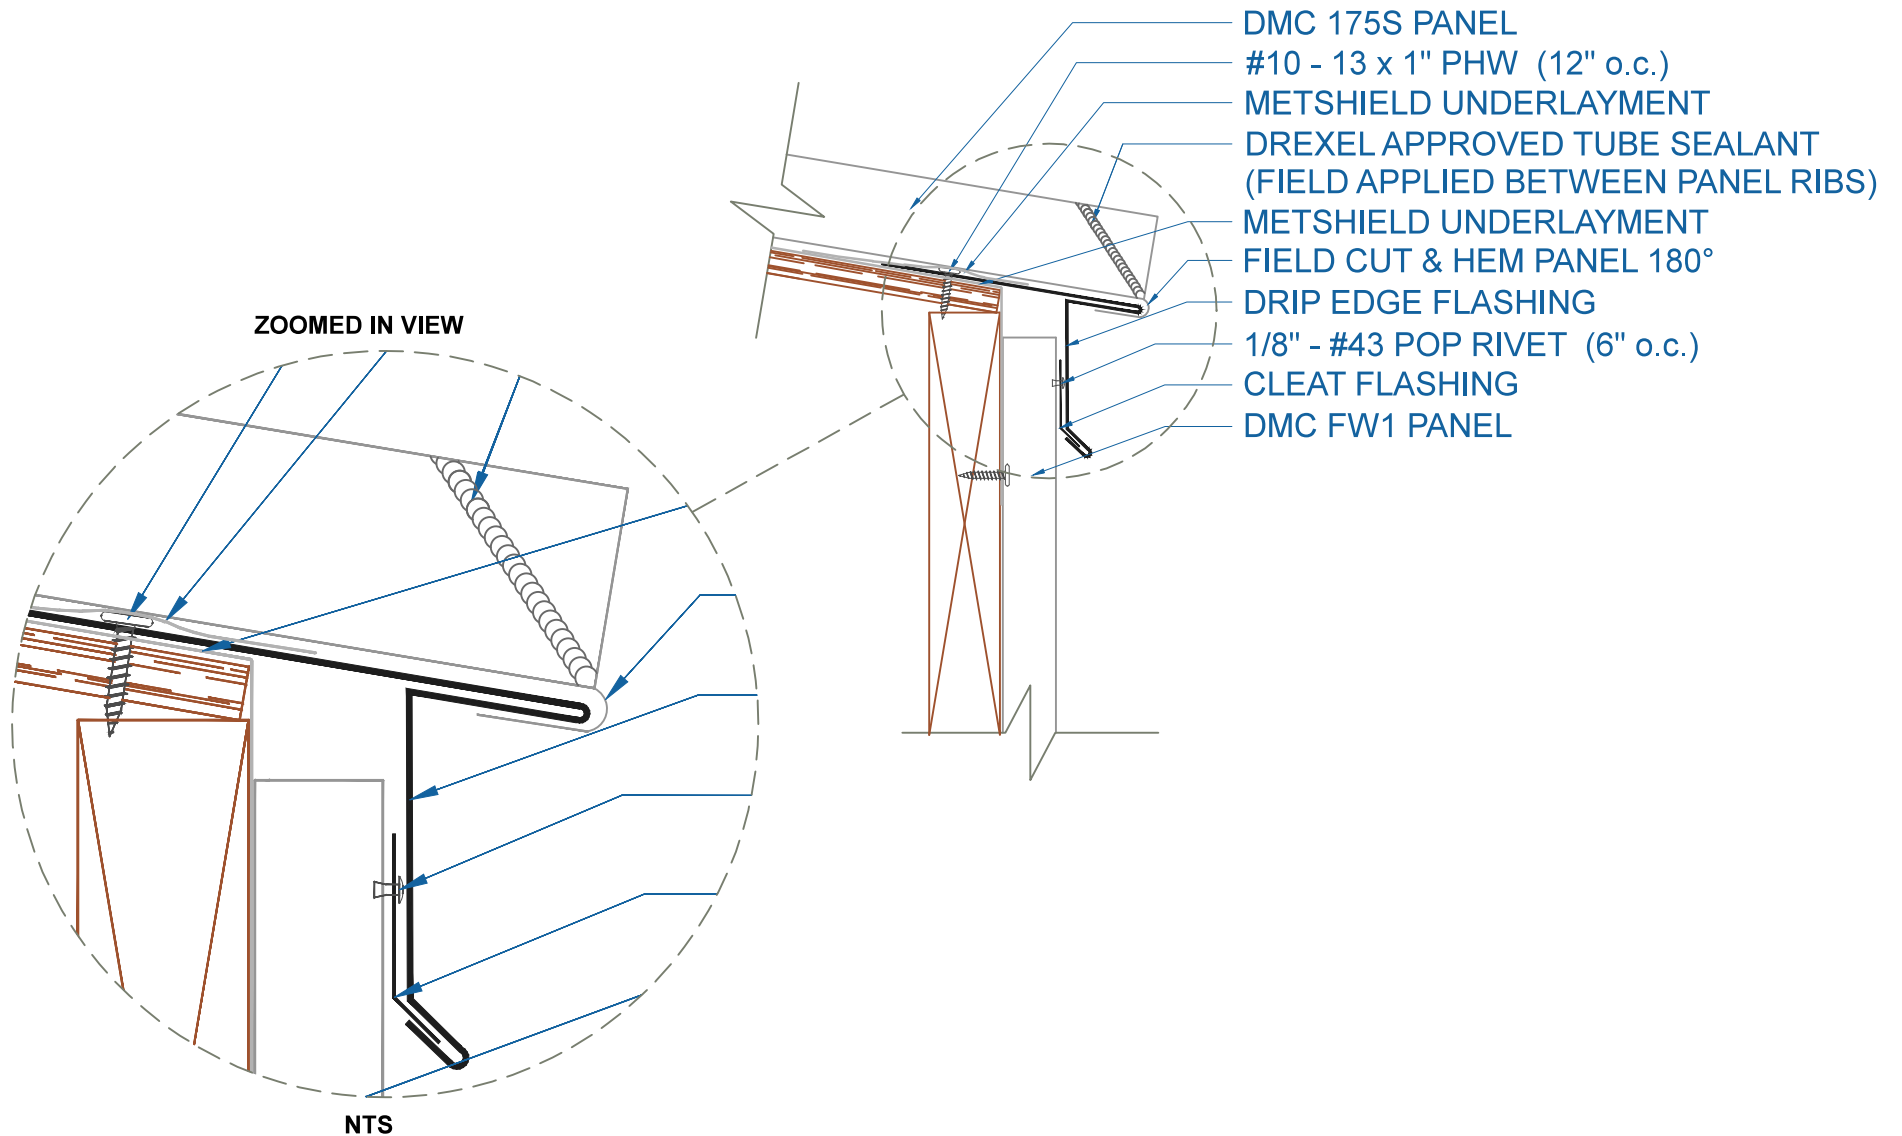

DMC 175S - PLYWOOD

DRIP EDGE w/FLUSH PANEL

SCALE: 3" = 1'-0"

EFFECTIVE DATE: 12-11-12
SUBJECT TO CHANGE WITHOUT NOTICE