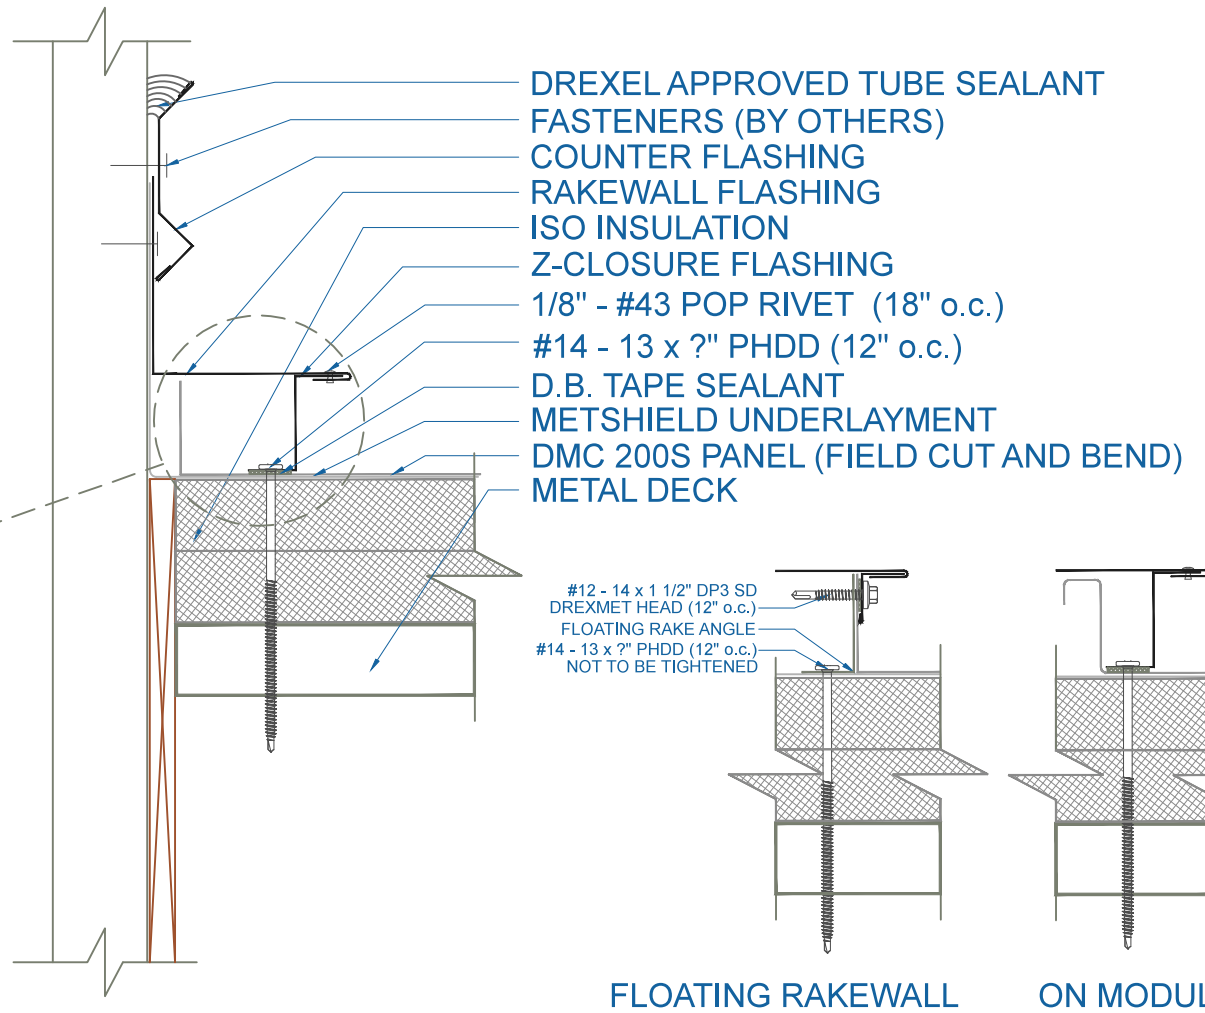

# DMC 200S - ISO w/ METAL DECK

ZOOMED IN VIEW

NTS

#12 - 14 x 1 1/2" DP3 SD  
 DREXMET HEAD (12" o.c.)  
 FLOATING RAKE ANGLE  
 #14 - 13 x ?" PHDD (12" o.c.)  
 NOT TO BE TIGHTENED

FLOATING RAKEWALL

ON MODULE

EFFECTIVE DATE: 04-12-2013  
 SUBJECT TO CHANGE WITHOUT NOTICE

**RAKEWALL**  
 SCALE: 3" = 1'-0"