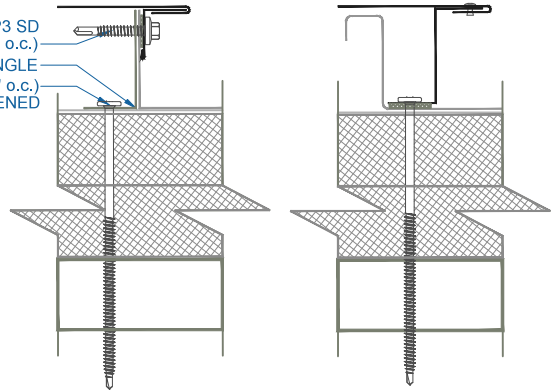

# DMC 200S - ISO w/ METAL DECK

ZOOMED IN VIEW

NTS

#12 - 14 x 1 1/2" DP3 SD  
 DREXMET HEAD (12" o.c.)  
 FLOATING RAKE ANGLE  
 #14 - 13 x ?" PHDD (12" o.c.)  
 NOT TO BE TIGHTENED

FLOATING RAKEWALL

ON MODULE

EFFECTIVE DATE: 04-12-2013  
 SUBJECT TO CHANGE WITHOUT NOTICE

**RAKEWALL**  
 SCALE: 3" = 1'-0"