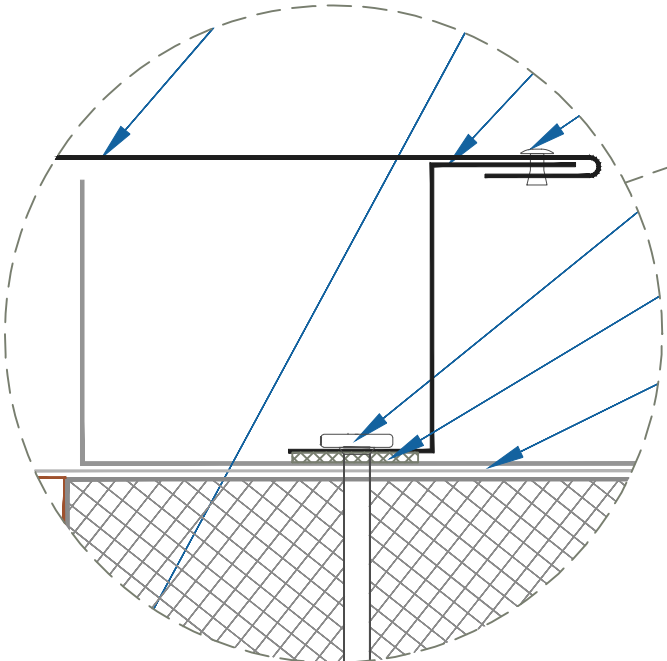

# DMC 200S - ISO w/ METAL DECK

ZOOMED IN VIEW

NTS

#12 - 14 x 1 1/2" DP3 SD  
 DREXMET HEAD (12" o.c.)  
 FLOATING RAKE ANGLE  
 #14 - 13 x ?" PHDD (12" o.c.)  
 NOT TO BE TIGHTENED

FLOATING RAKEWALL

ON MODULE

EFFECTIVE DATE: 04-12-2013  
 SUBJECT TO CHANGE WITHOUT NOTICE

**RAKEWALL**  
 SCALE: 3" = 1'-0"