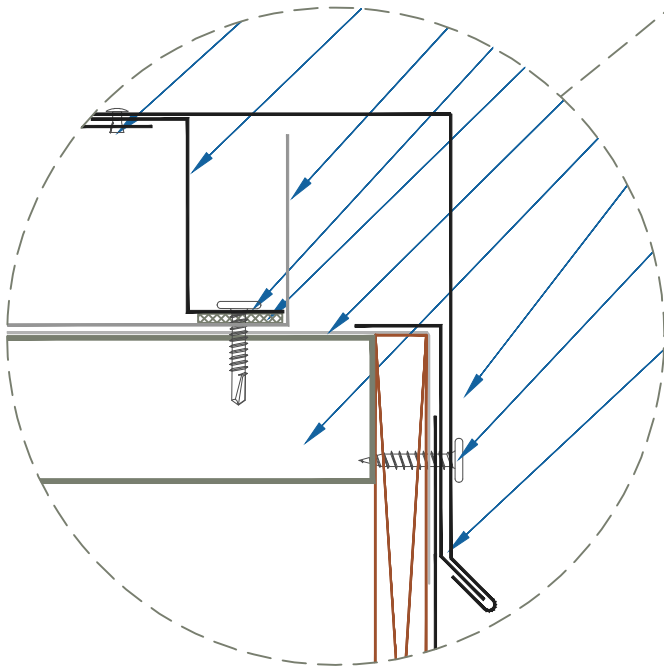

DMC 200S - METAL DECK

ZOOMED IN VIEW

NTS

ON MODULE

FLOATING GABLE

#12 - 14 x 1 1/2" DP3 SD
 DREXMET HEAD (12" o.c.)
 FLOATING RAKE ANGLE
 #14 - 13 x 2" PHDD (12" o.c.)
 NOT TO BE TIGHTENED

EFFECTIVE DATE: 07-15-2013
 SUBJECT TO CHANGE WITHOUT NOTICE

GABLE
 SCALE: 3" = 1'-0"

DrexelMetals
 Roofing Systems + Custom Fabrication