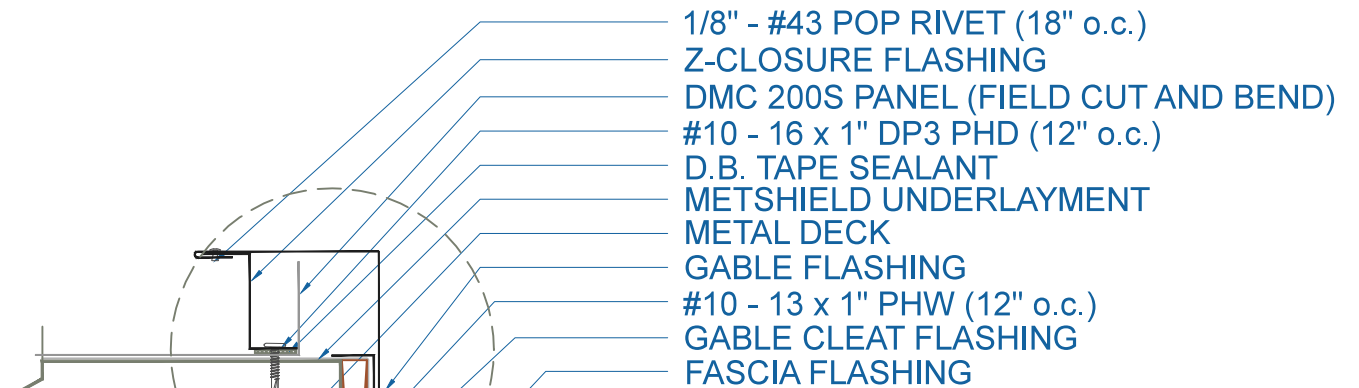

DMC 200S - METAL DECK

ZOOMED IN VIEW

NTS

ON MODULE

FLOATING GABLE

#12 - 14 x 1 1/2" DP3 SD
 DREXMET HEAD (12" o.c.)
 FLOATING RAKE ANGLE
 #14 - 13 x 2" PHDD (12" o.c.)
 NOT TO BE TIGHTENED

EFFECTIVE DATE: 07-15-2013
 SUBJECT TO CHANGE WITHOUT NOTICE

GABLE
 SCALE: 3" = 1'-0"

DrexelMetals
 Roofing Systems + Custom Fabrication