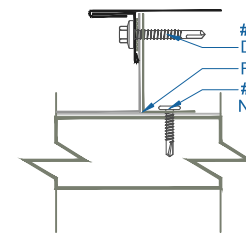

DMC 200S - METAL DECK

ZOOMED IN VIEW

NTS

ON MODULE

FLOATING GABLE

#12 - 14 x 1 1/2" DP3 SD
 DREXMET HEAD (12" o.c.)
 FLOATING RAKE ANGLE
 #14 - 13 x 2" PHDD (12" o.c.)
 NOT TO BE TIGHTENED

EFFECTIVE DATE: 07-15-2013
 SUBJECT TO CHANGE WITHOUT NOTICE

GABLE
 SCALE: 3" = 1'-0"

DrexelMetals
 Roofing Systems + Custom Fabrication