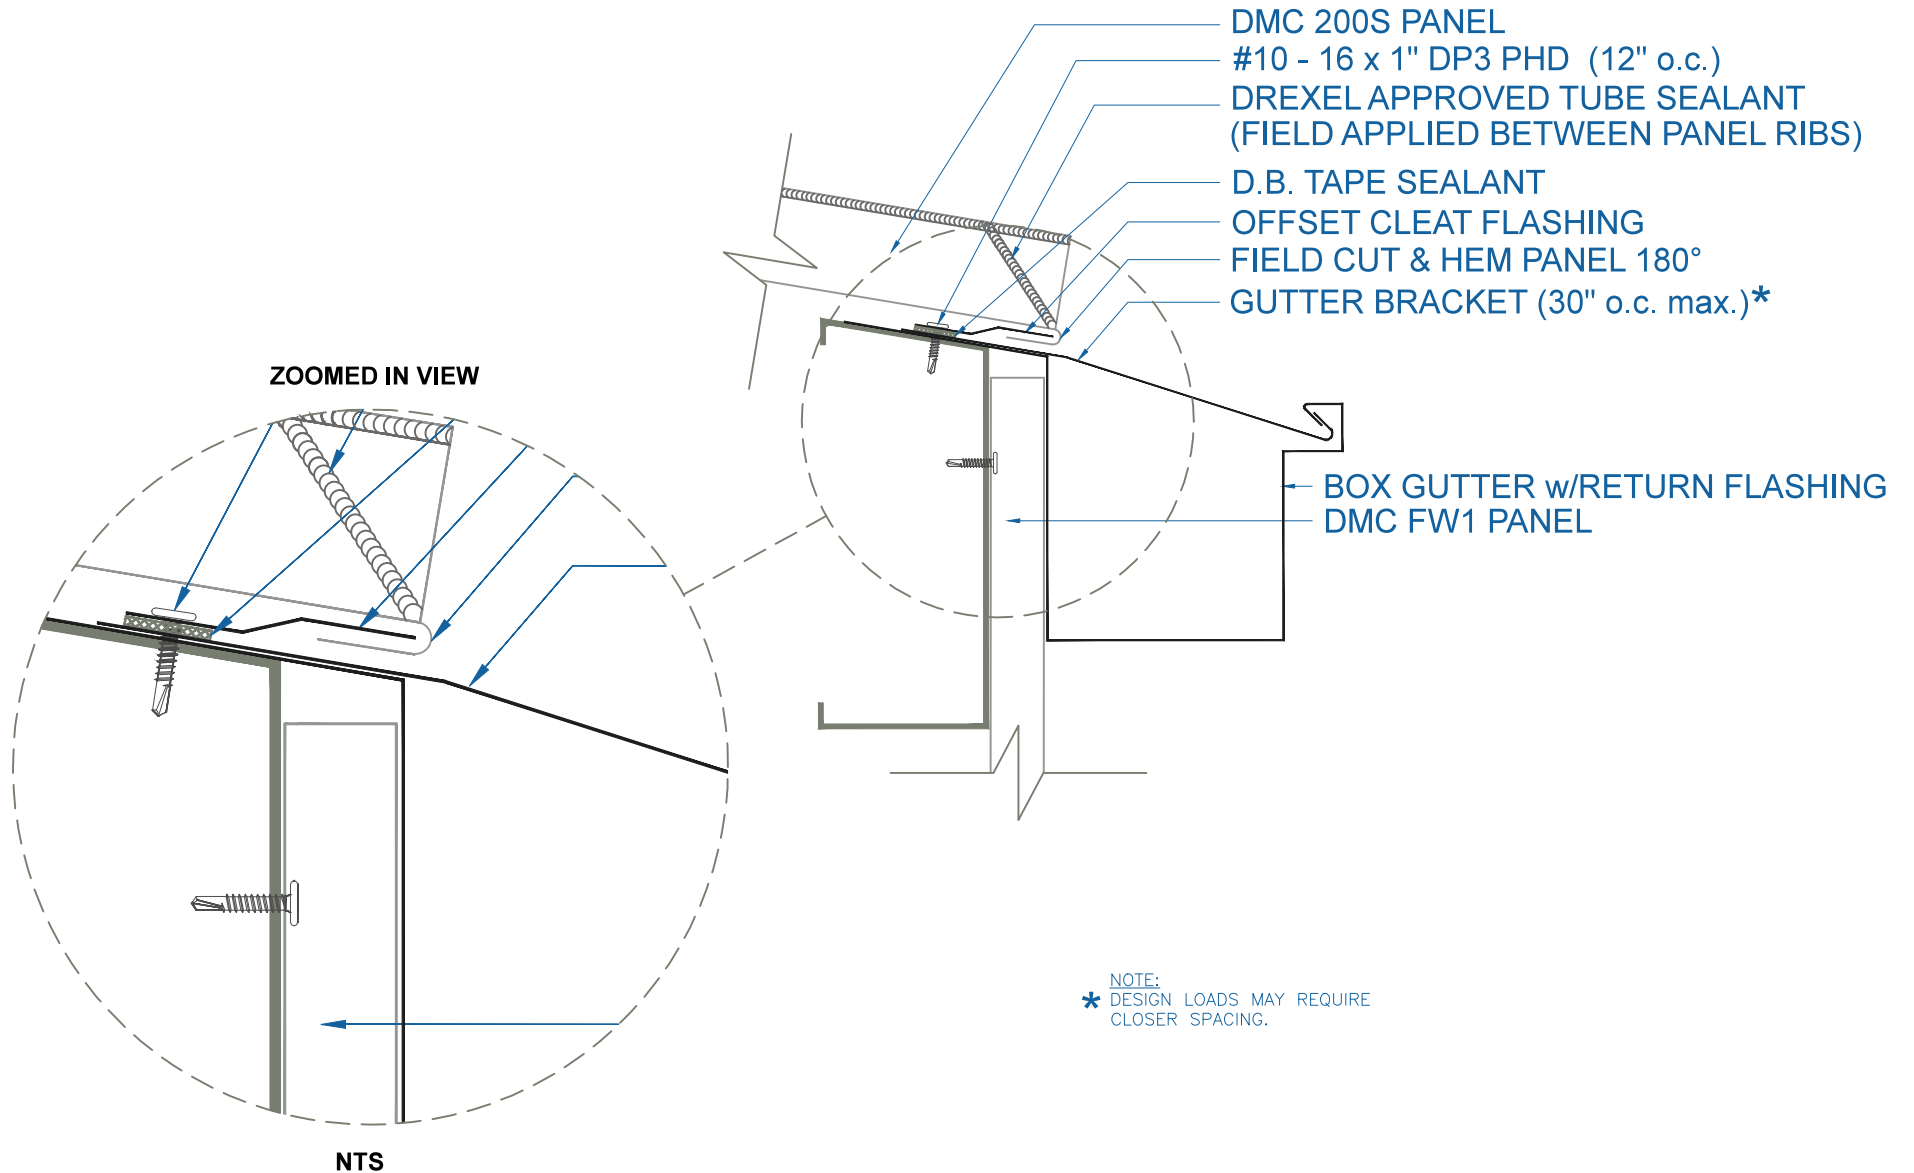

# DMC 200S - OPEN FRAMING

## BOX GUTTER - w/RETURN w/FLUSH PANEL

EFFECTIVE DATE: 12-12-12  
SUBJECT TO CHANGE WITHOUT NOTICE

SCALE: 3" = 1'-0"

**DrexelMetals**  
Roofing Systems + Custom Fabrication