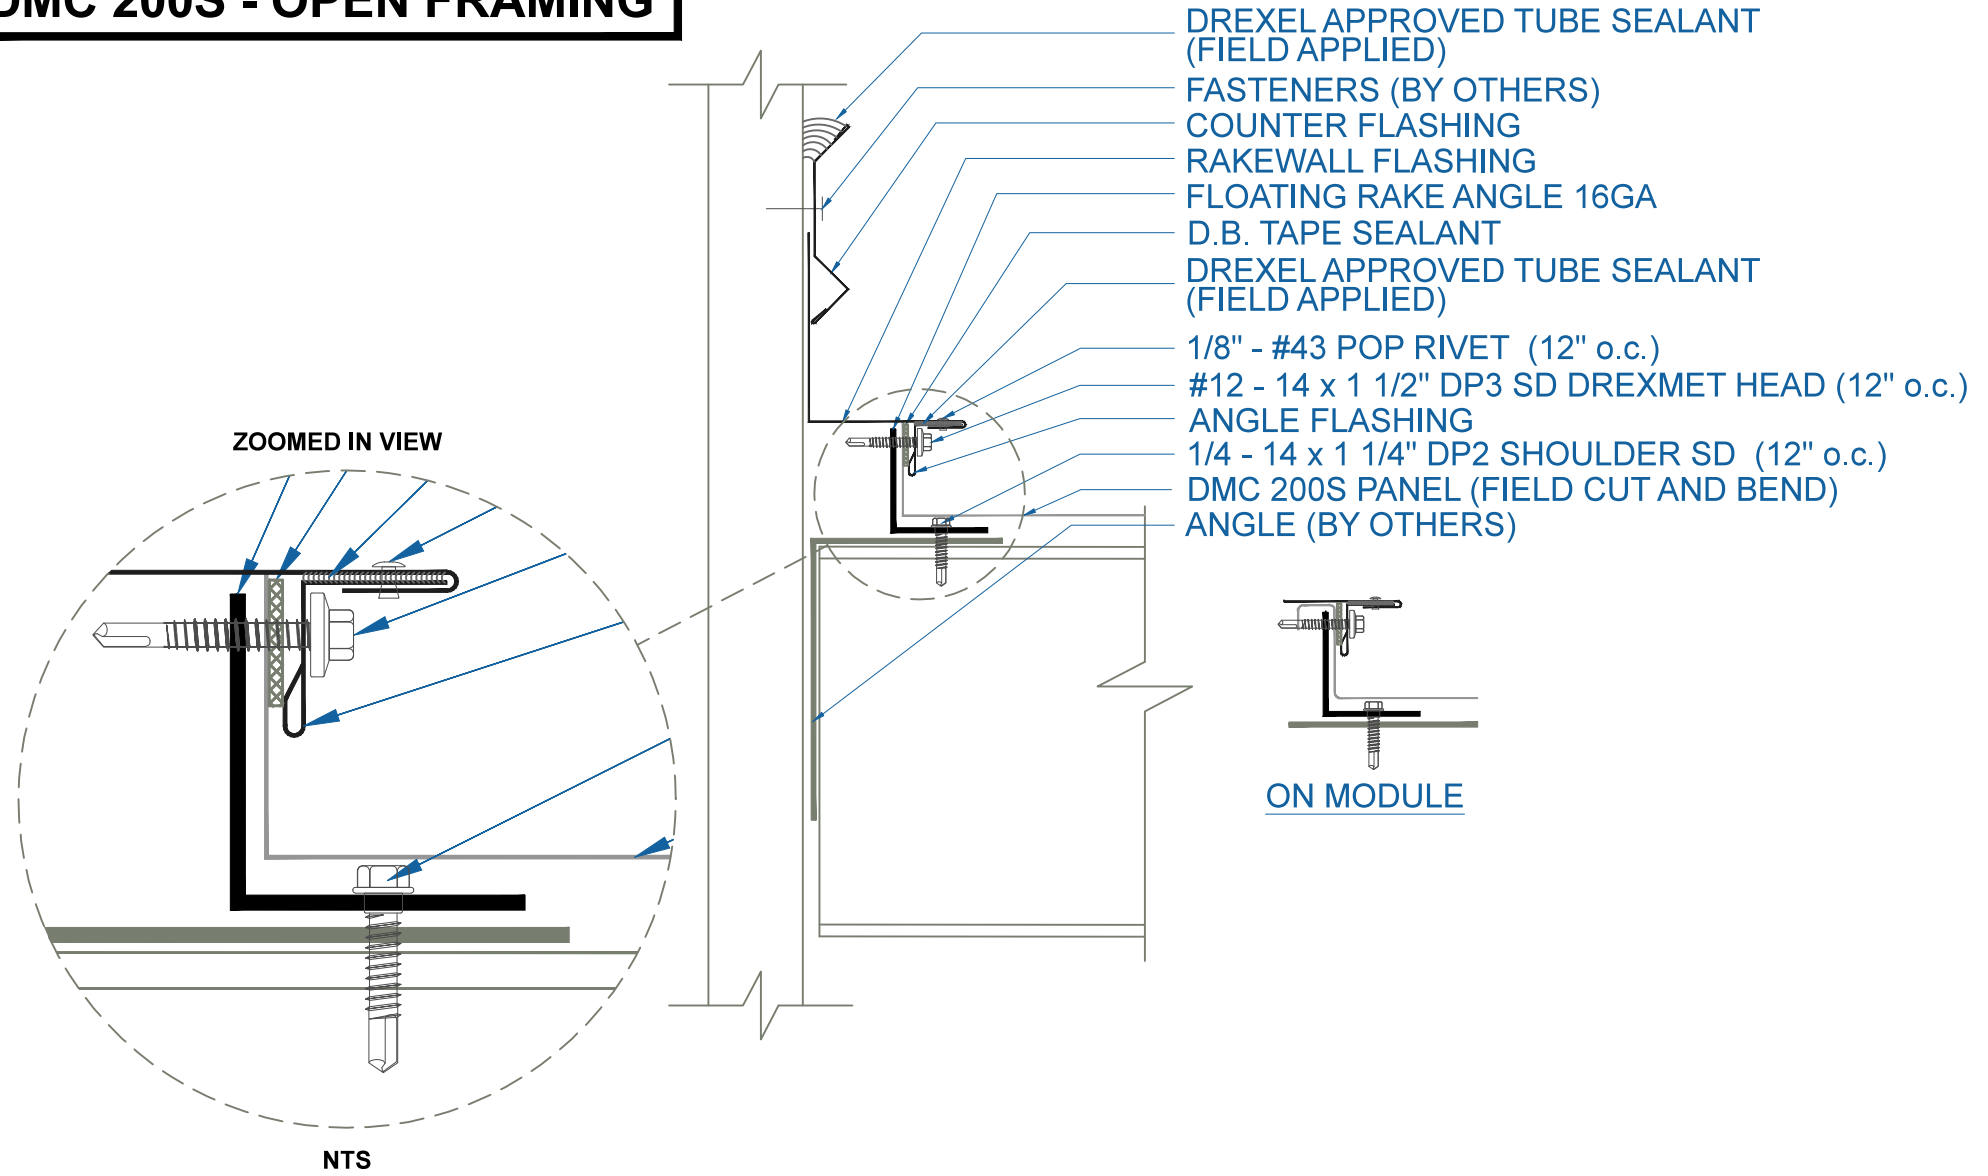

DMC 200S - OPEN FRAMING

EFFECTIVE DATE: 12-12-12
 SUBJECT TO CHANGE WITHOUT NOTICE

RAKEWALL

SCALE: 3" = 1'-0"