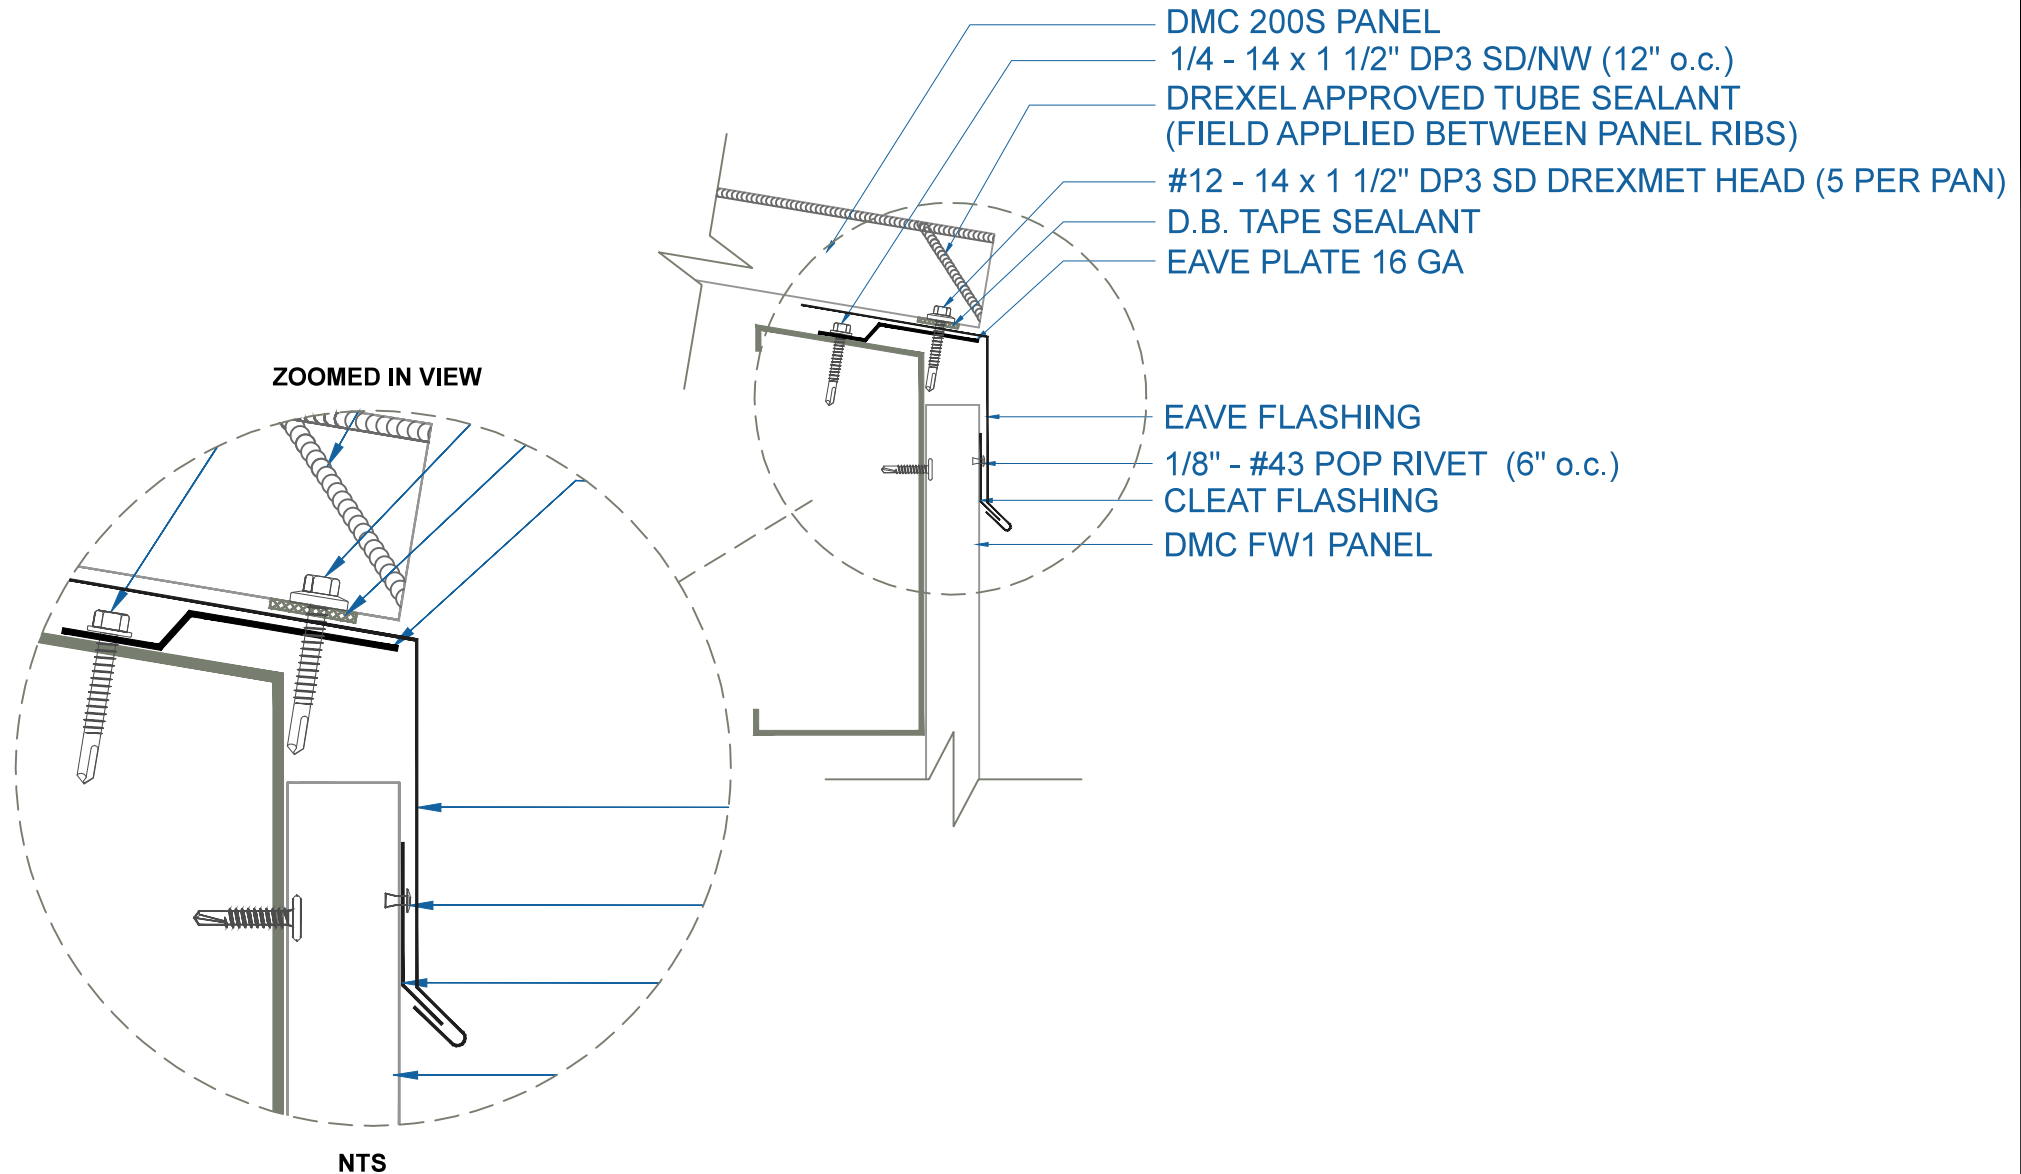

DMC 200S - OPEN FRAMING

EAVE w/FLUSH PANEL

EFFECTIVE DATE: 01-18-13
SUBJECT TO CHANGE WITHOUT NOTICE

SCALE: 3" = 1'-0"