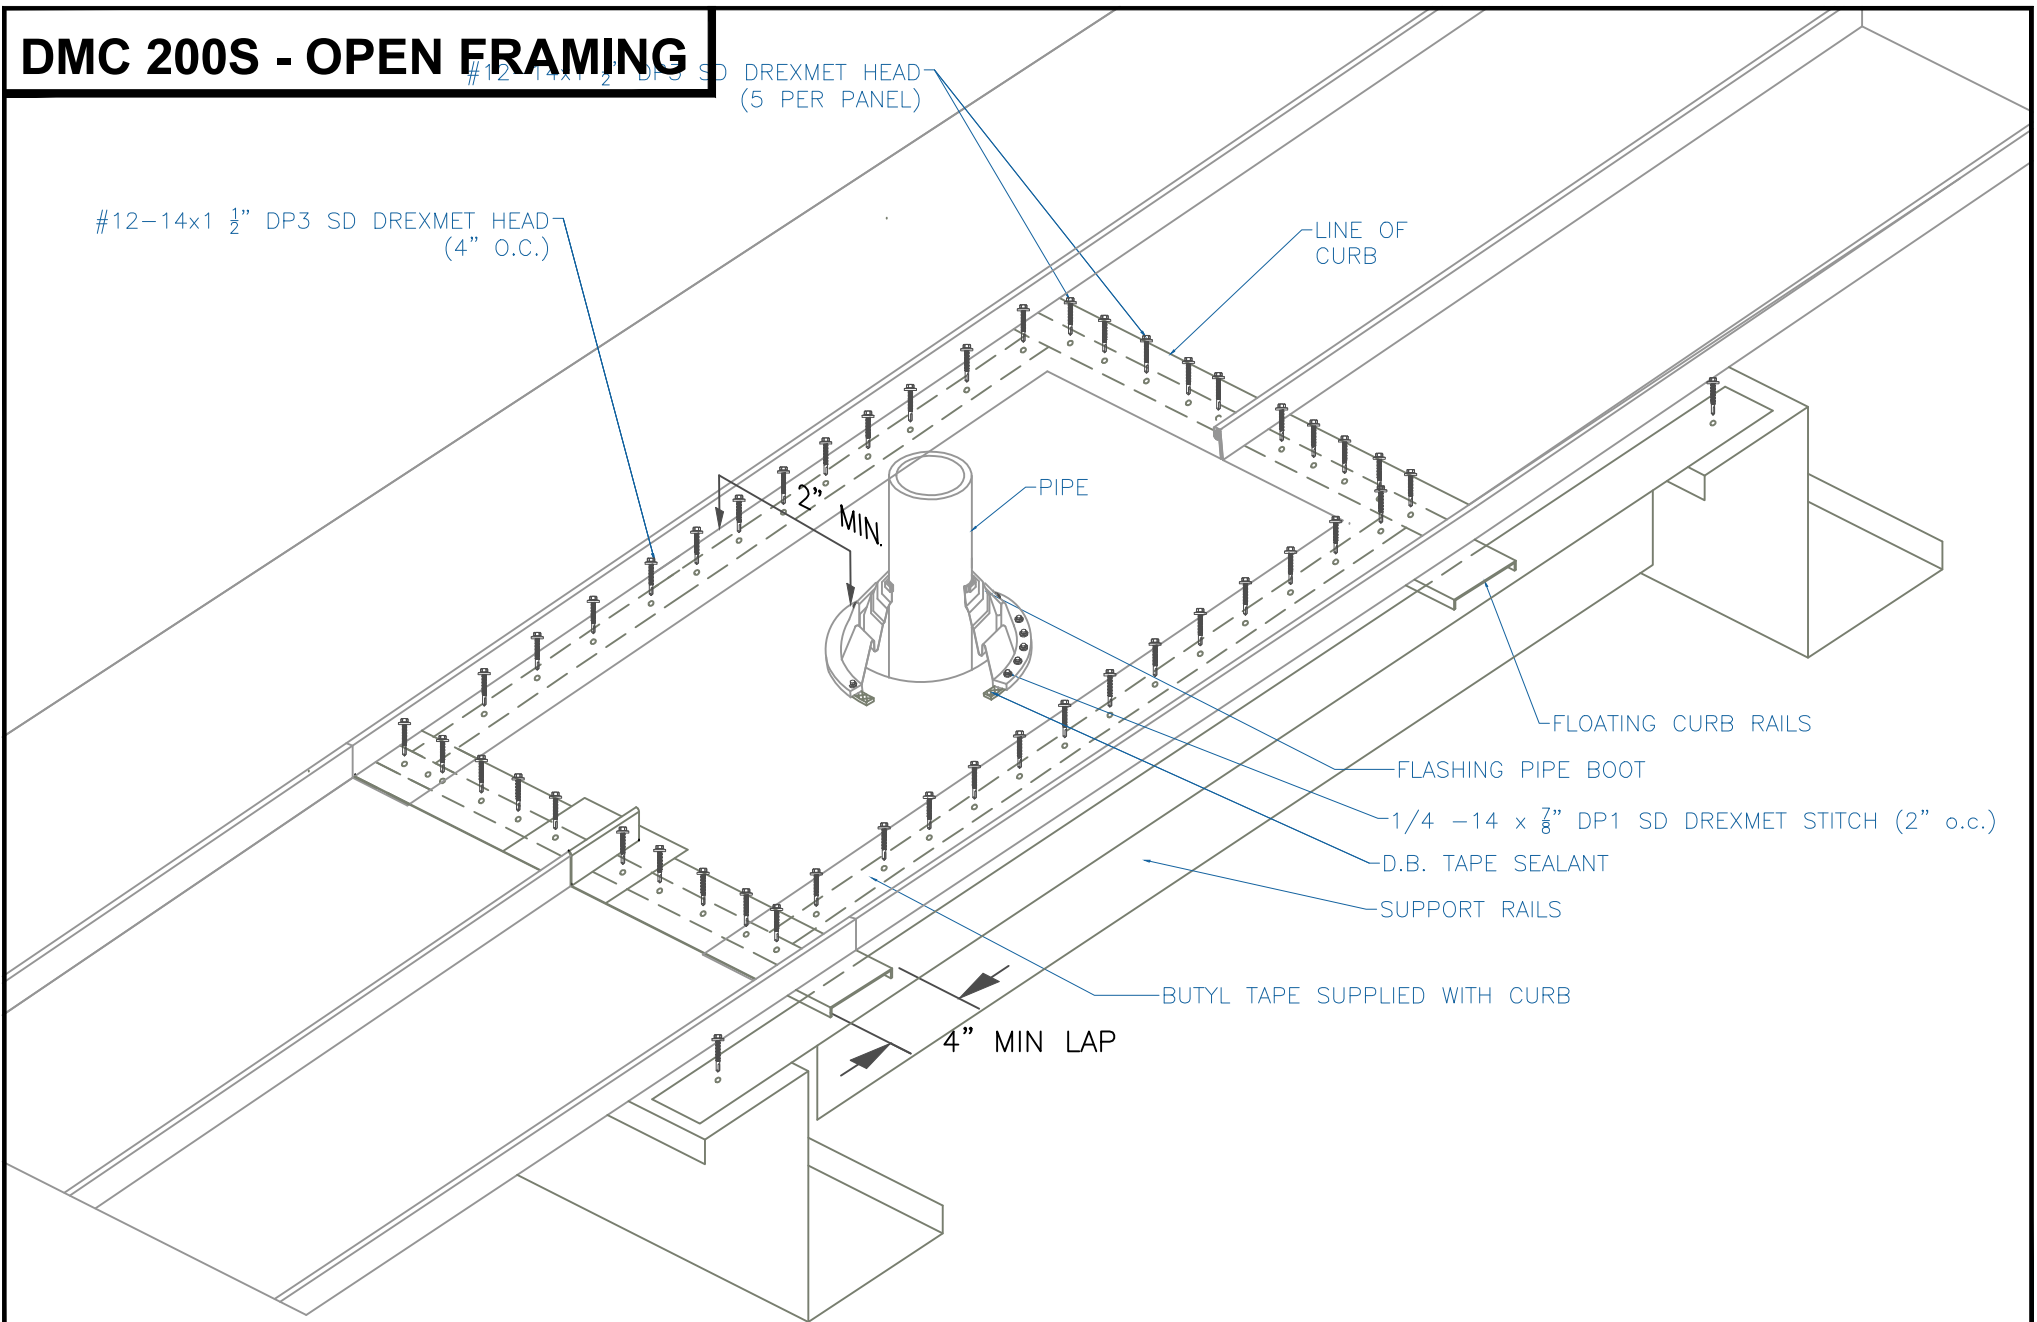

DMC 200S - OPEN FRAMING

EFFECTIVE DATE: 01-18-13
SUBJECT TO CHANGE WITHOUT NOTICE

PIPE FLASHING DETAIL

SCALE: NTS