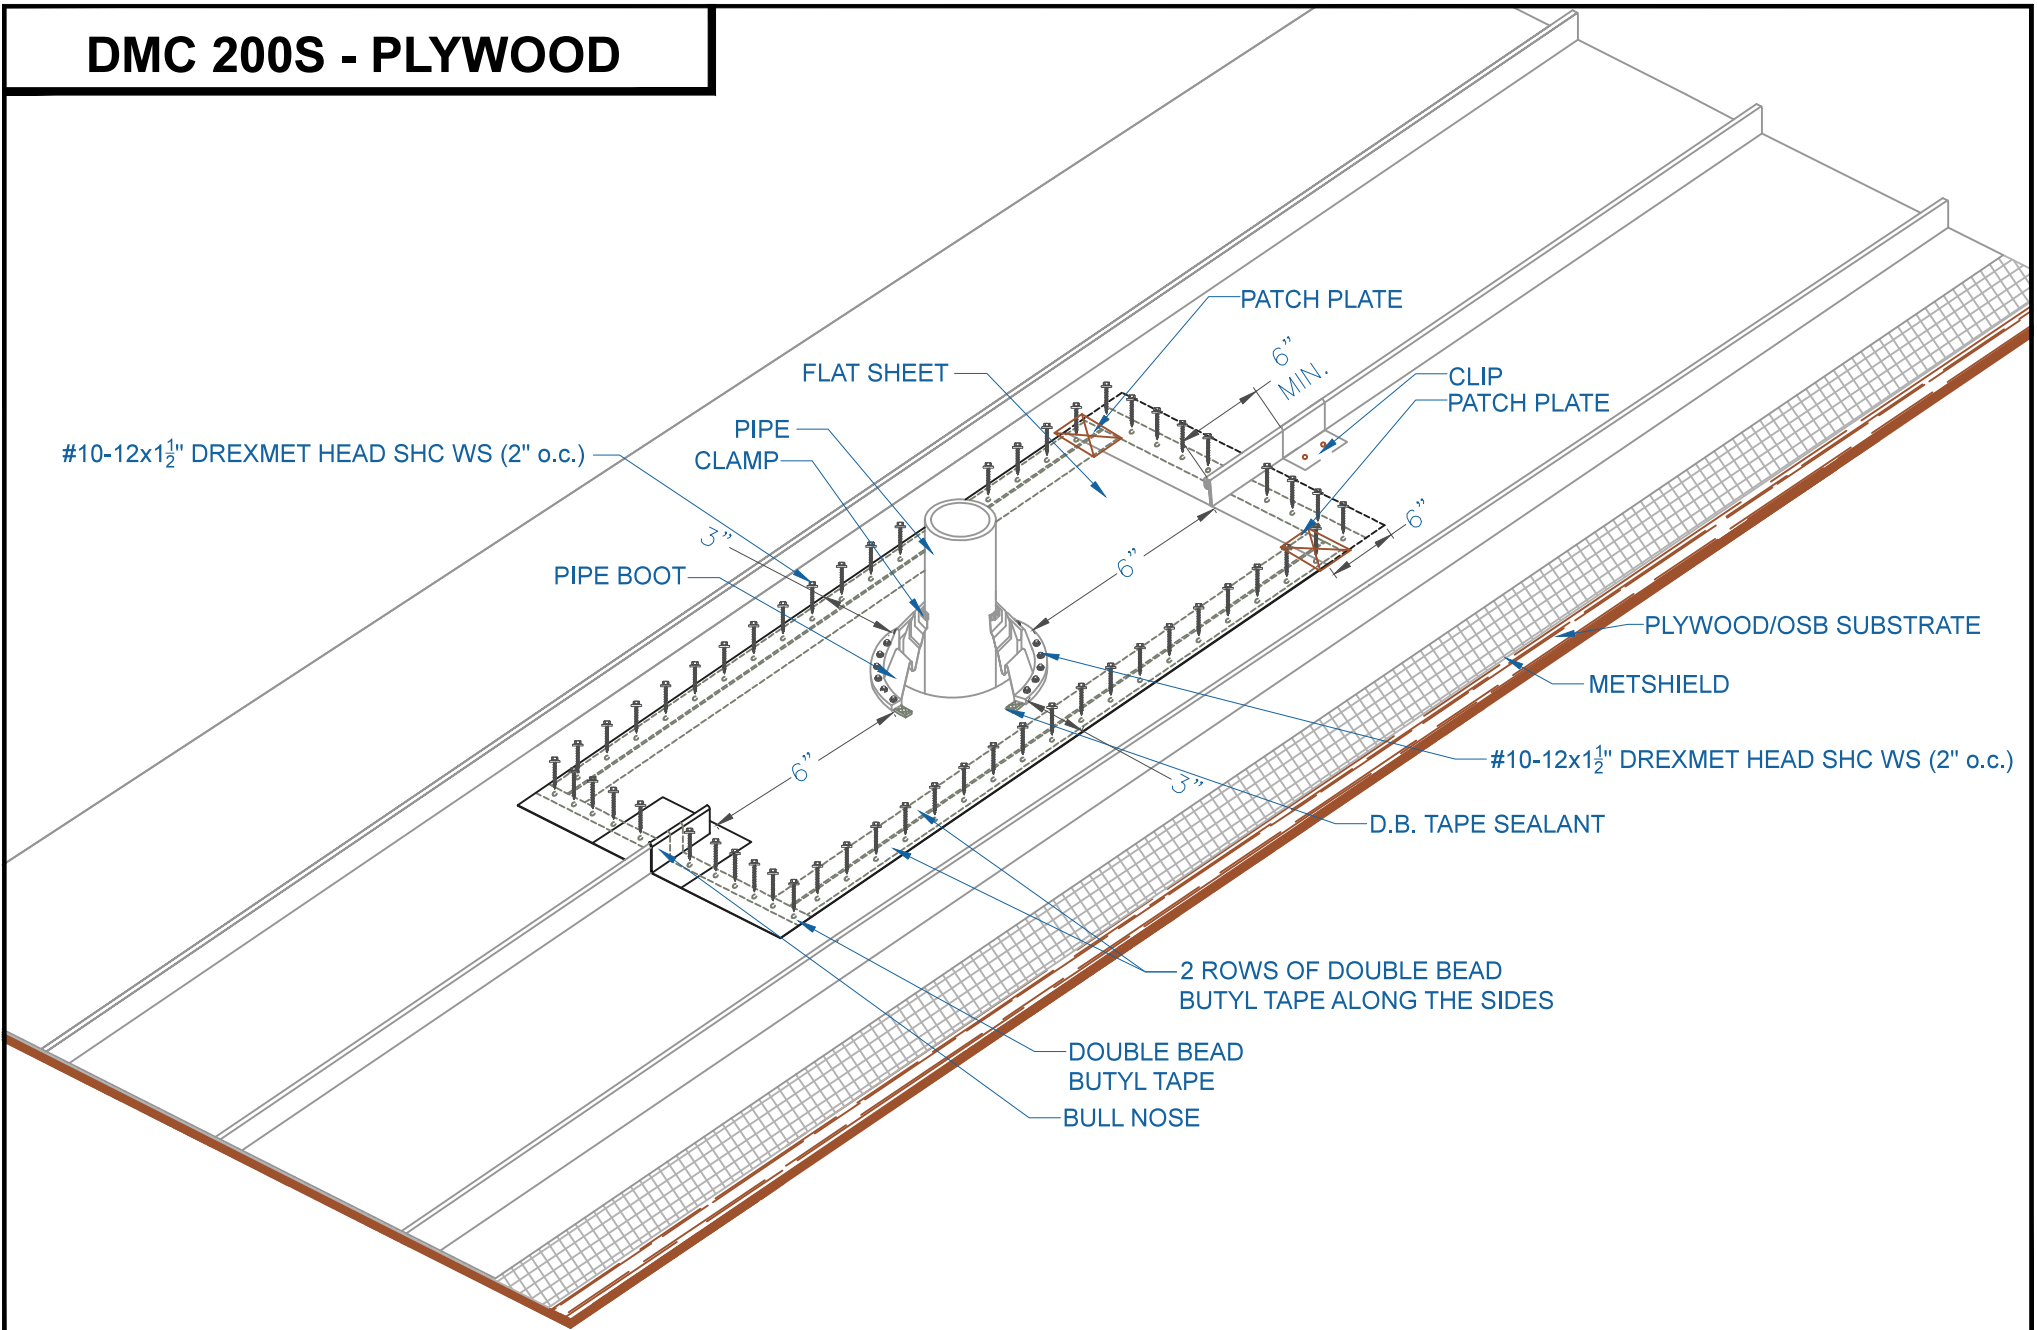

# DMC 200S - PLYWOOD

## PIPE FLASHING PAN DETAIL

SCALE: NTS

EFFECTIVE DATE: 12-13-12  
SUBJECT TO CHANGE WITHOUT NOTICE