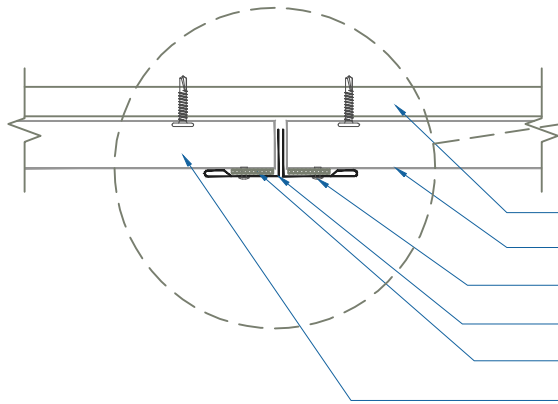

DMC FW1 - OPEN FRAMING

ZOOMED IN VIEW

- FRAMING MEMBER (BY OTHERS)
- DMC-FW1 PANEL
- 1/8" x 3/16" POP RIVET (12" o.c.)
- CORNER SPLICE TRIM
- S.B.TAPE SEALANT
- #10 - 16 x 1" DP3 PHD (12" o.c.)

CORNER SPLICE

SCALE: 3" = 1'-0"