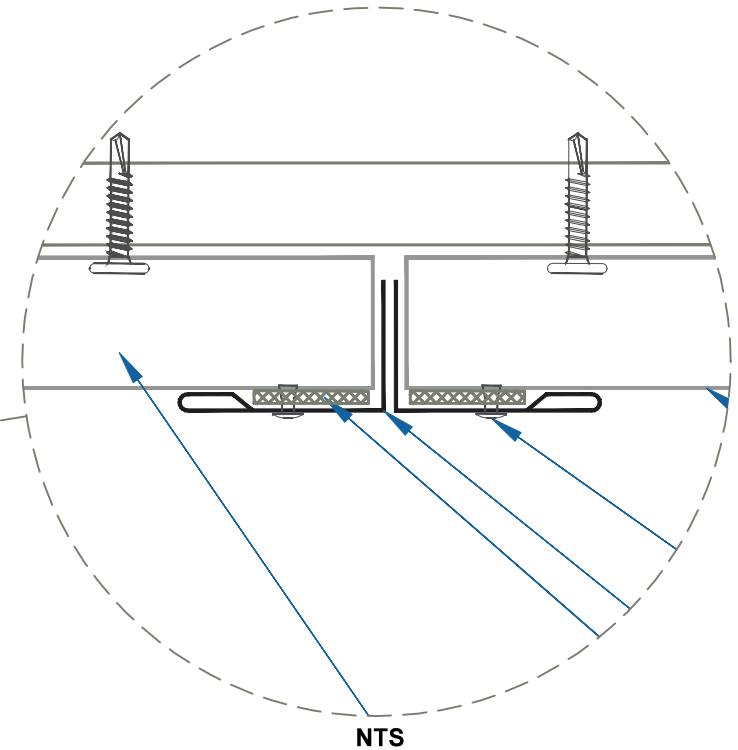

DMC FW1 - OPEN FRAMING

ZOOMED IN VIEW

- FRAMING MEMBER (BY OTHERS)
- DMC-FW1 PANEL
- 1/8" x 3/16" POP RIVET (12" o.c.)
- CORNER SPLICE TRIM
- S.B.TAPE SEALANT
- #10 - 16 x 1" DP3 PHD (12" o.c.)

CORNER SPLICE

SCALE: 3" = 1'-0"