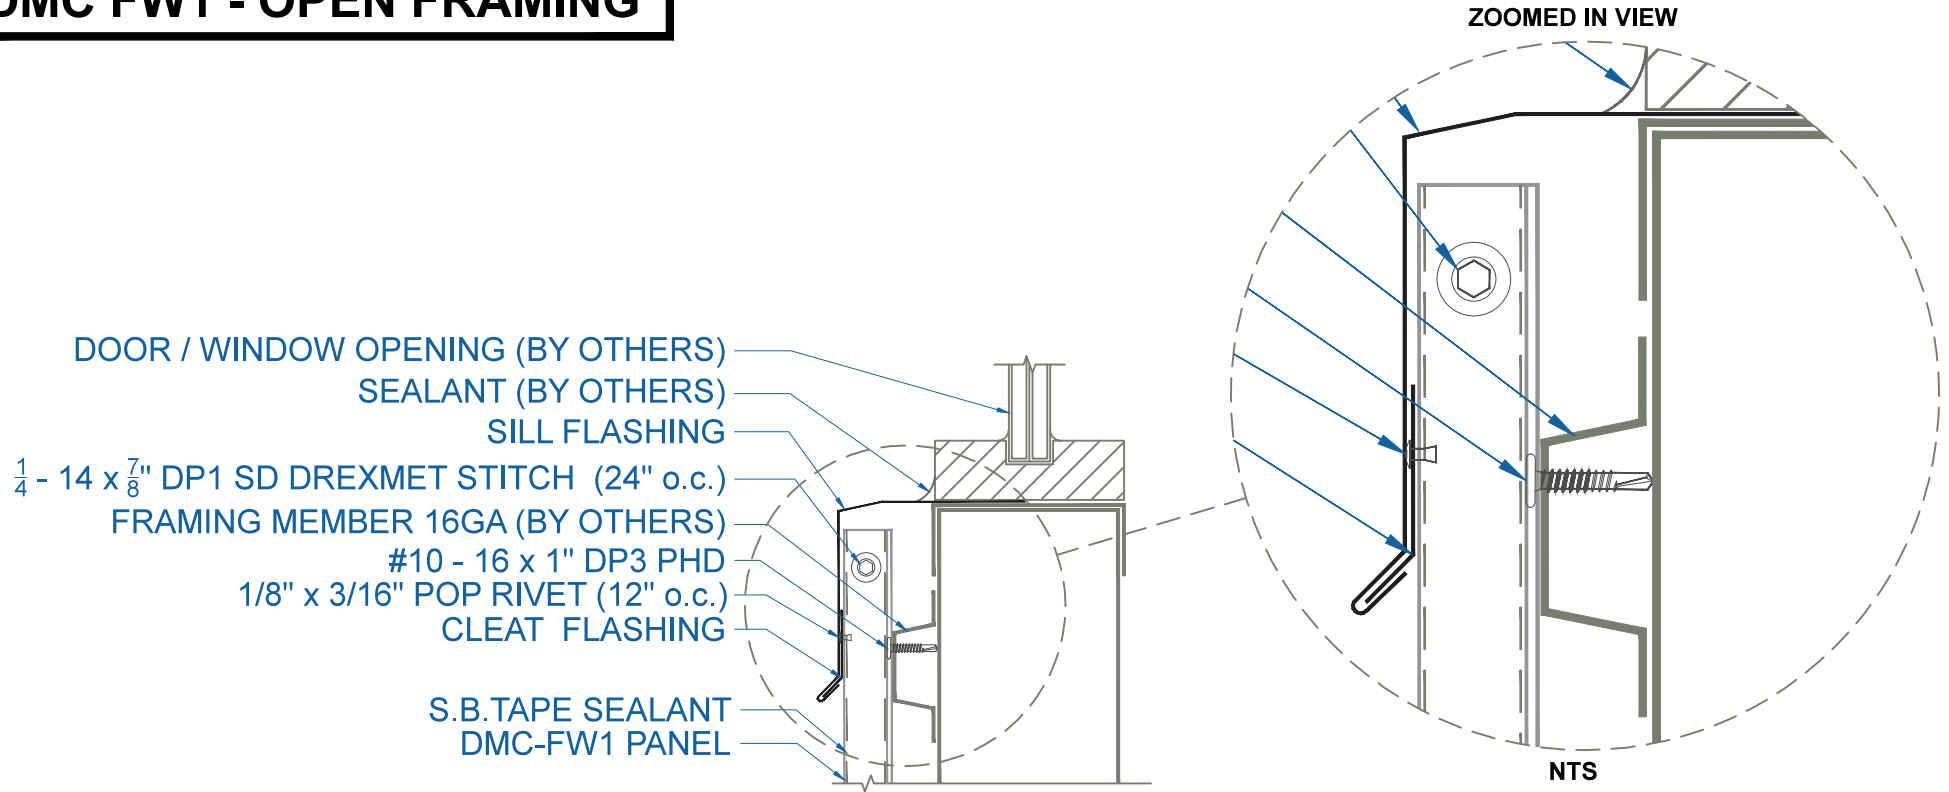

# DMC FW1 - OPEN FRAMING

EFFECTIVE DATE: 05-21-13  
SUBJECT TO CHANGE WITHOUT NOTICE

## WINDOW-DOOR SILL

SCALE: 3" = 1'-0"