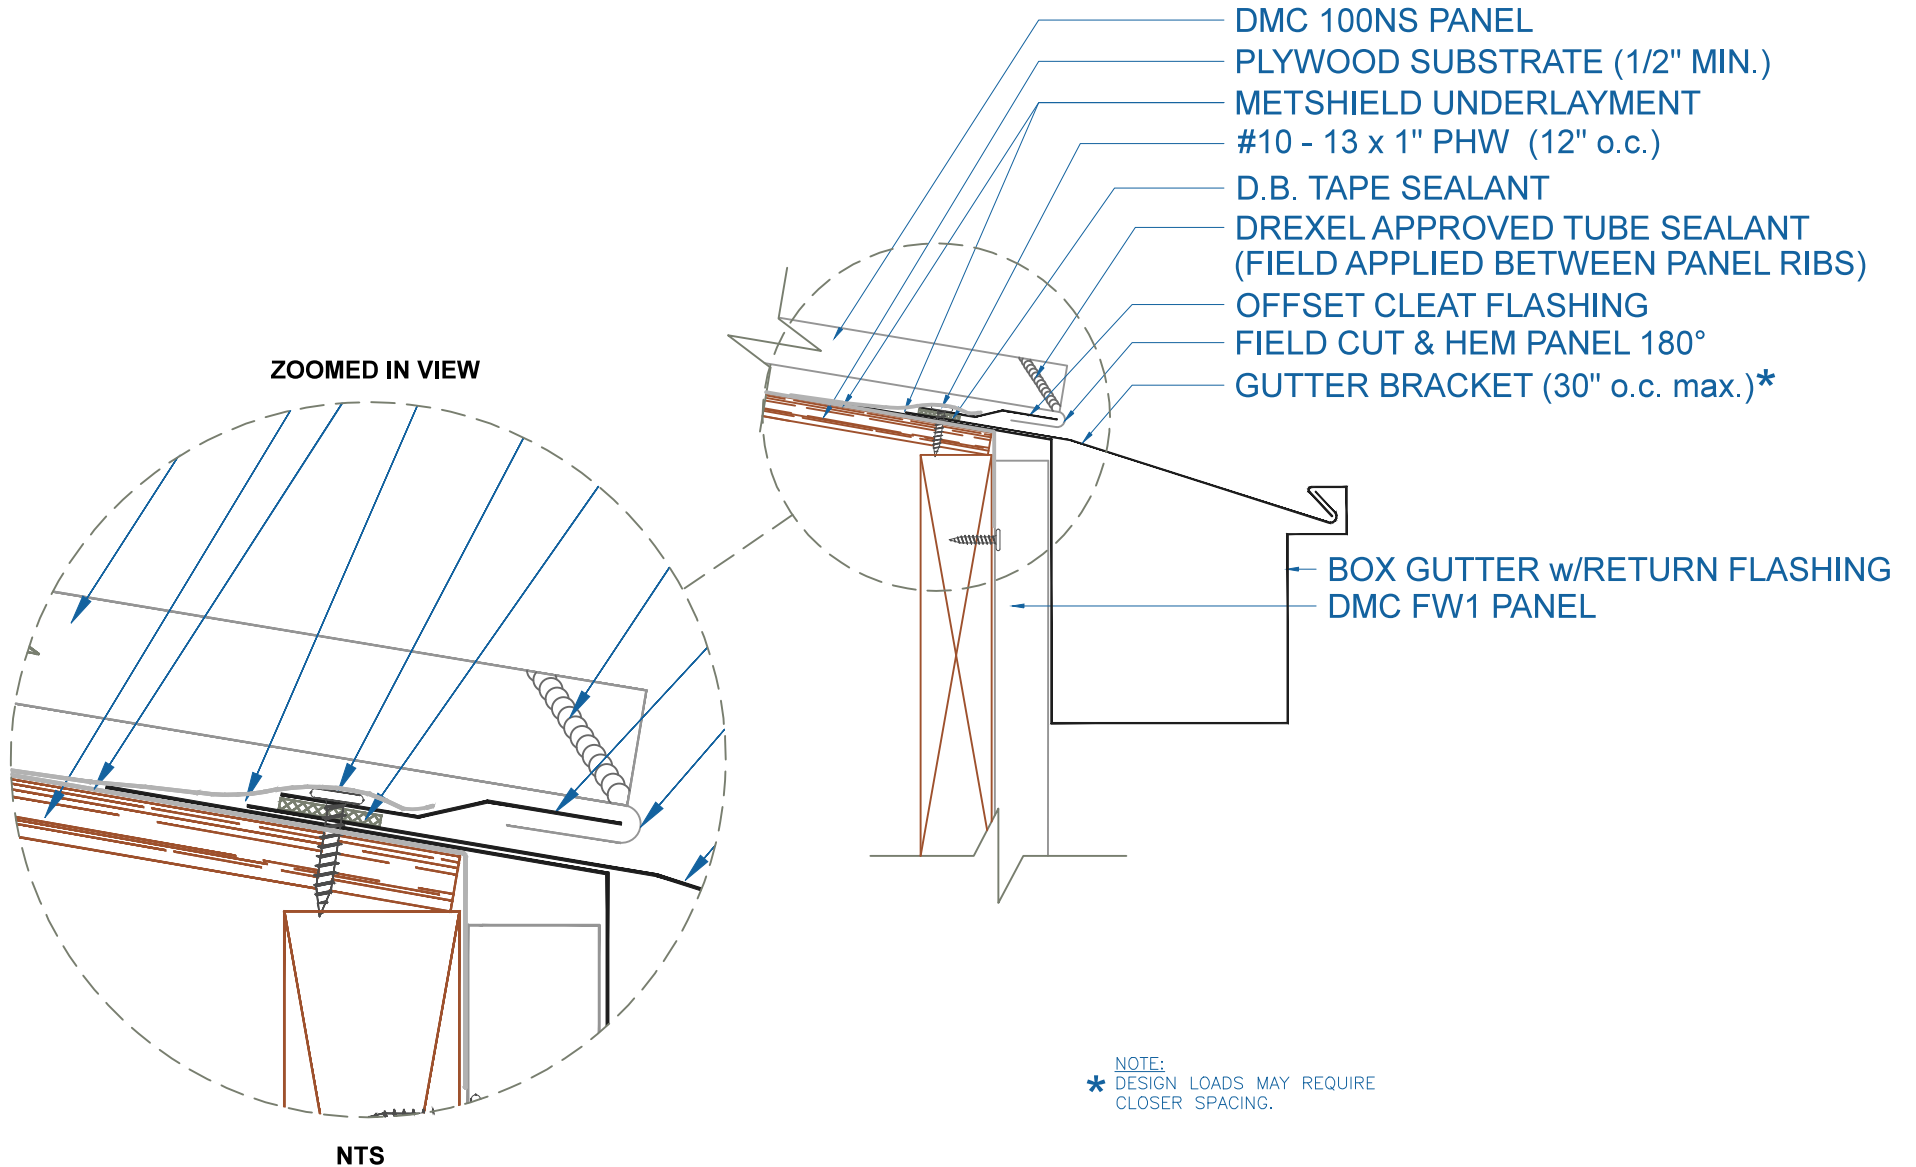

DMC 100NS - PLYWOOD

BOX GUTTER - w/RETURN w/FLUSH PANEL

EFFECTIVE DATE: 02-15-2013
SUBJECT TO CHANGE WITHOUT NOTICE

SCALE: 3" = 1'-0"