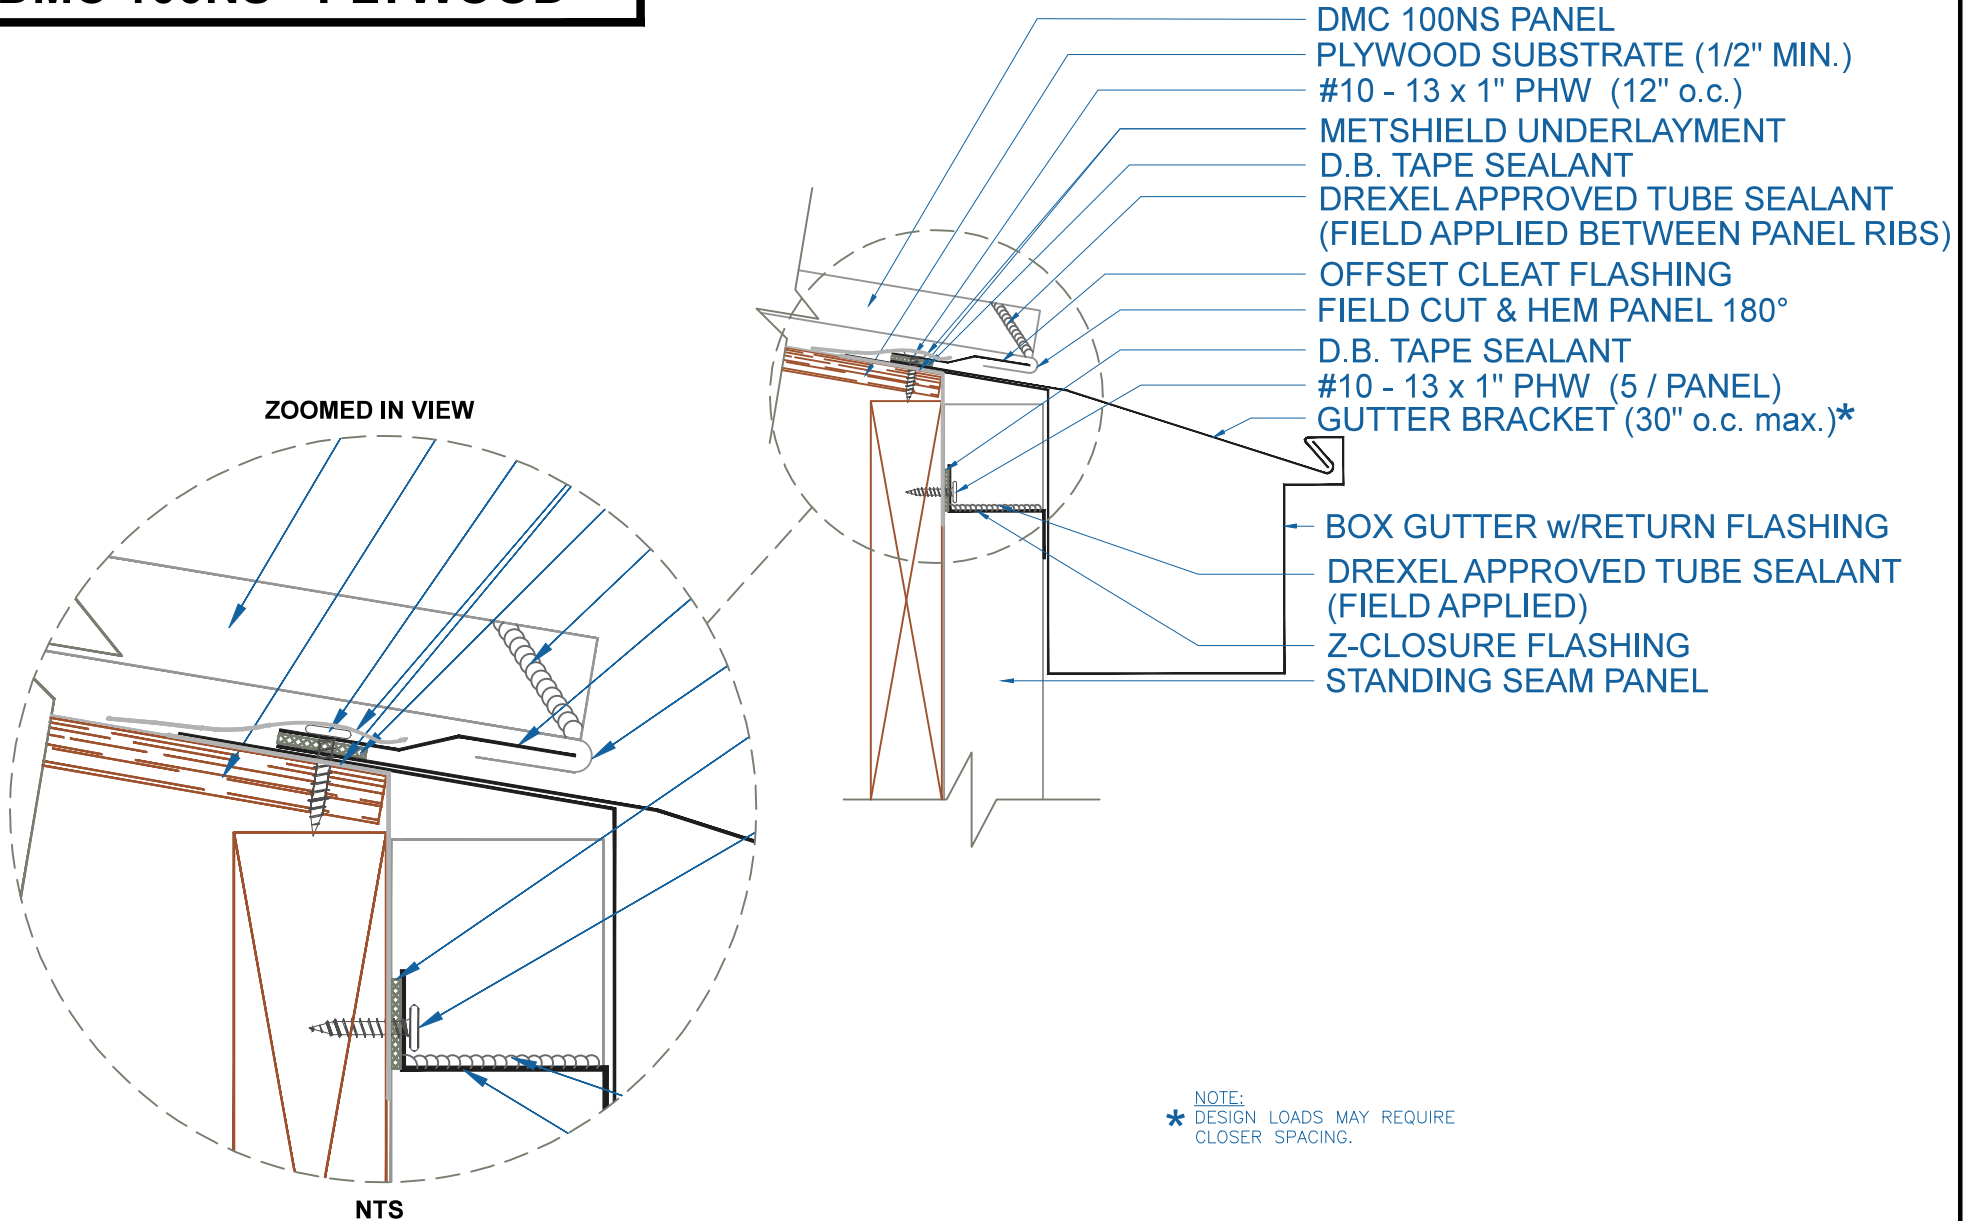

DMC 100NS - PLYWOOD

BOX GUTTER w/RETURN w/STANDING SEAM PANEL

SCALE: 3" = 1'-0"

EFFECTIVE DATE: 02-15-2013
SUBJECT TO CHANGE WITHOUT NOTICE