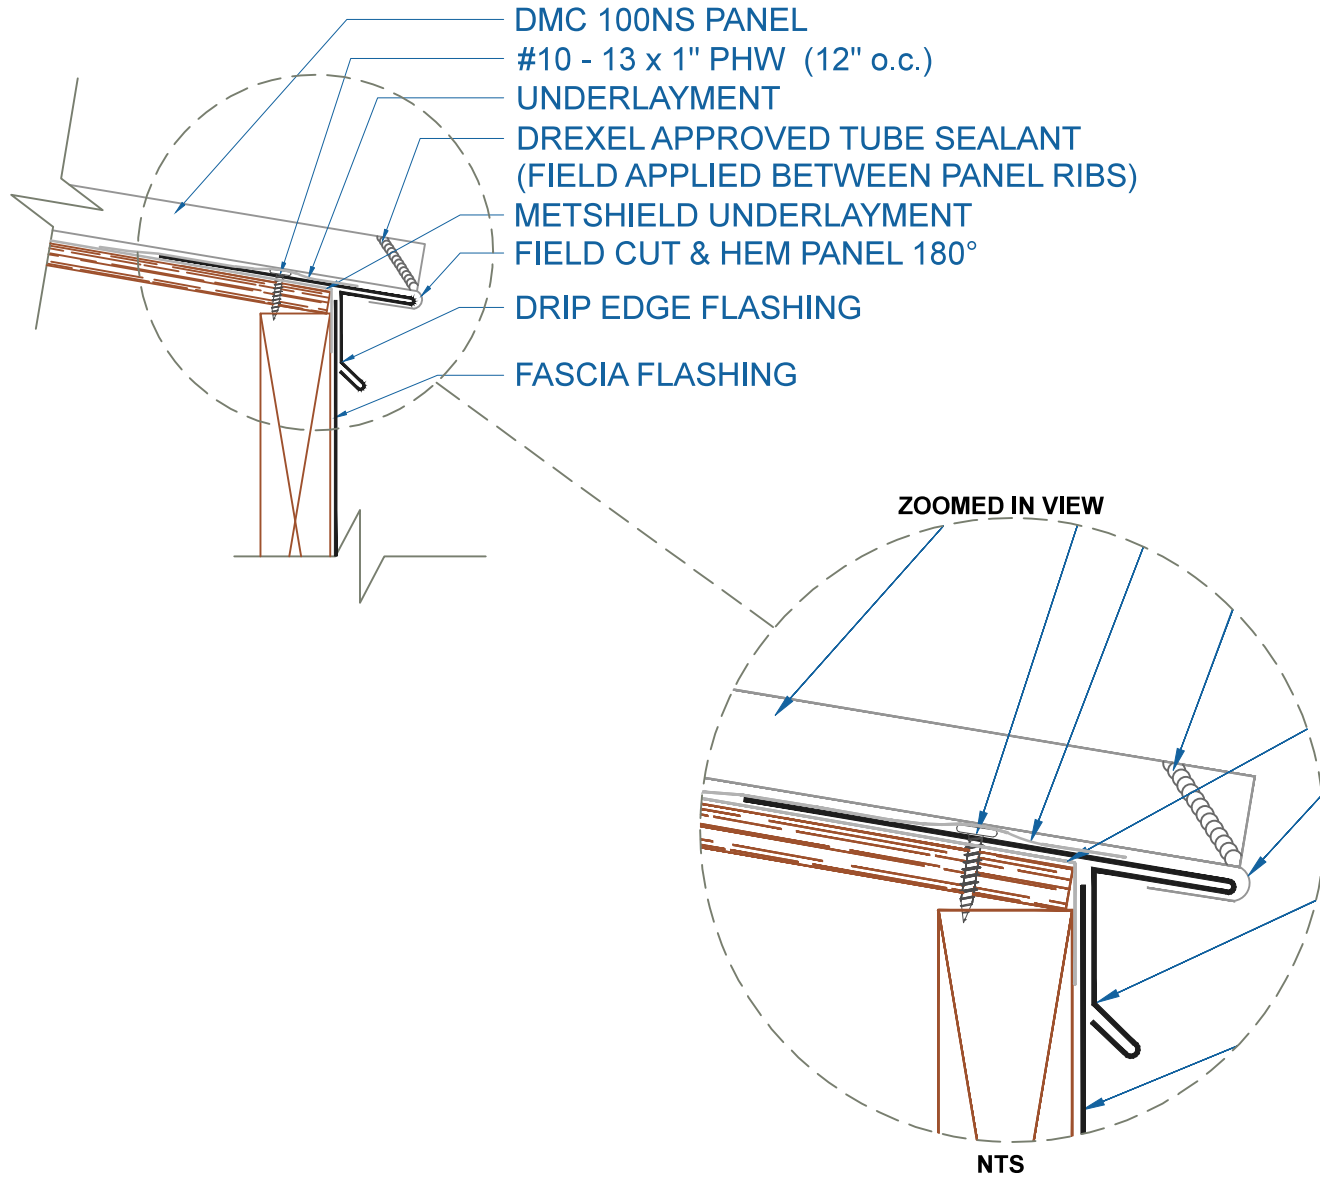

# DMC 100NS - PLYWOOD

EFFECTIVE DATE: 02-15-2013  
SUBJECT TO CHANGE WITHOUT NOTICE

## DRIP EDGE

SCALE: 3" = 1'-0"