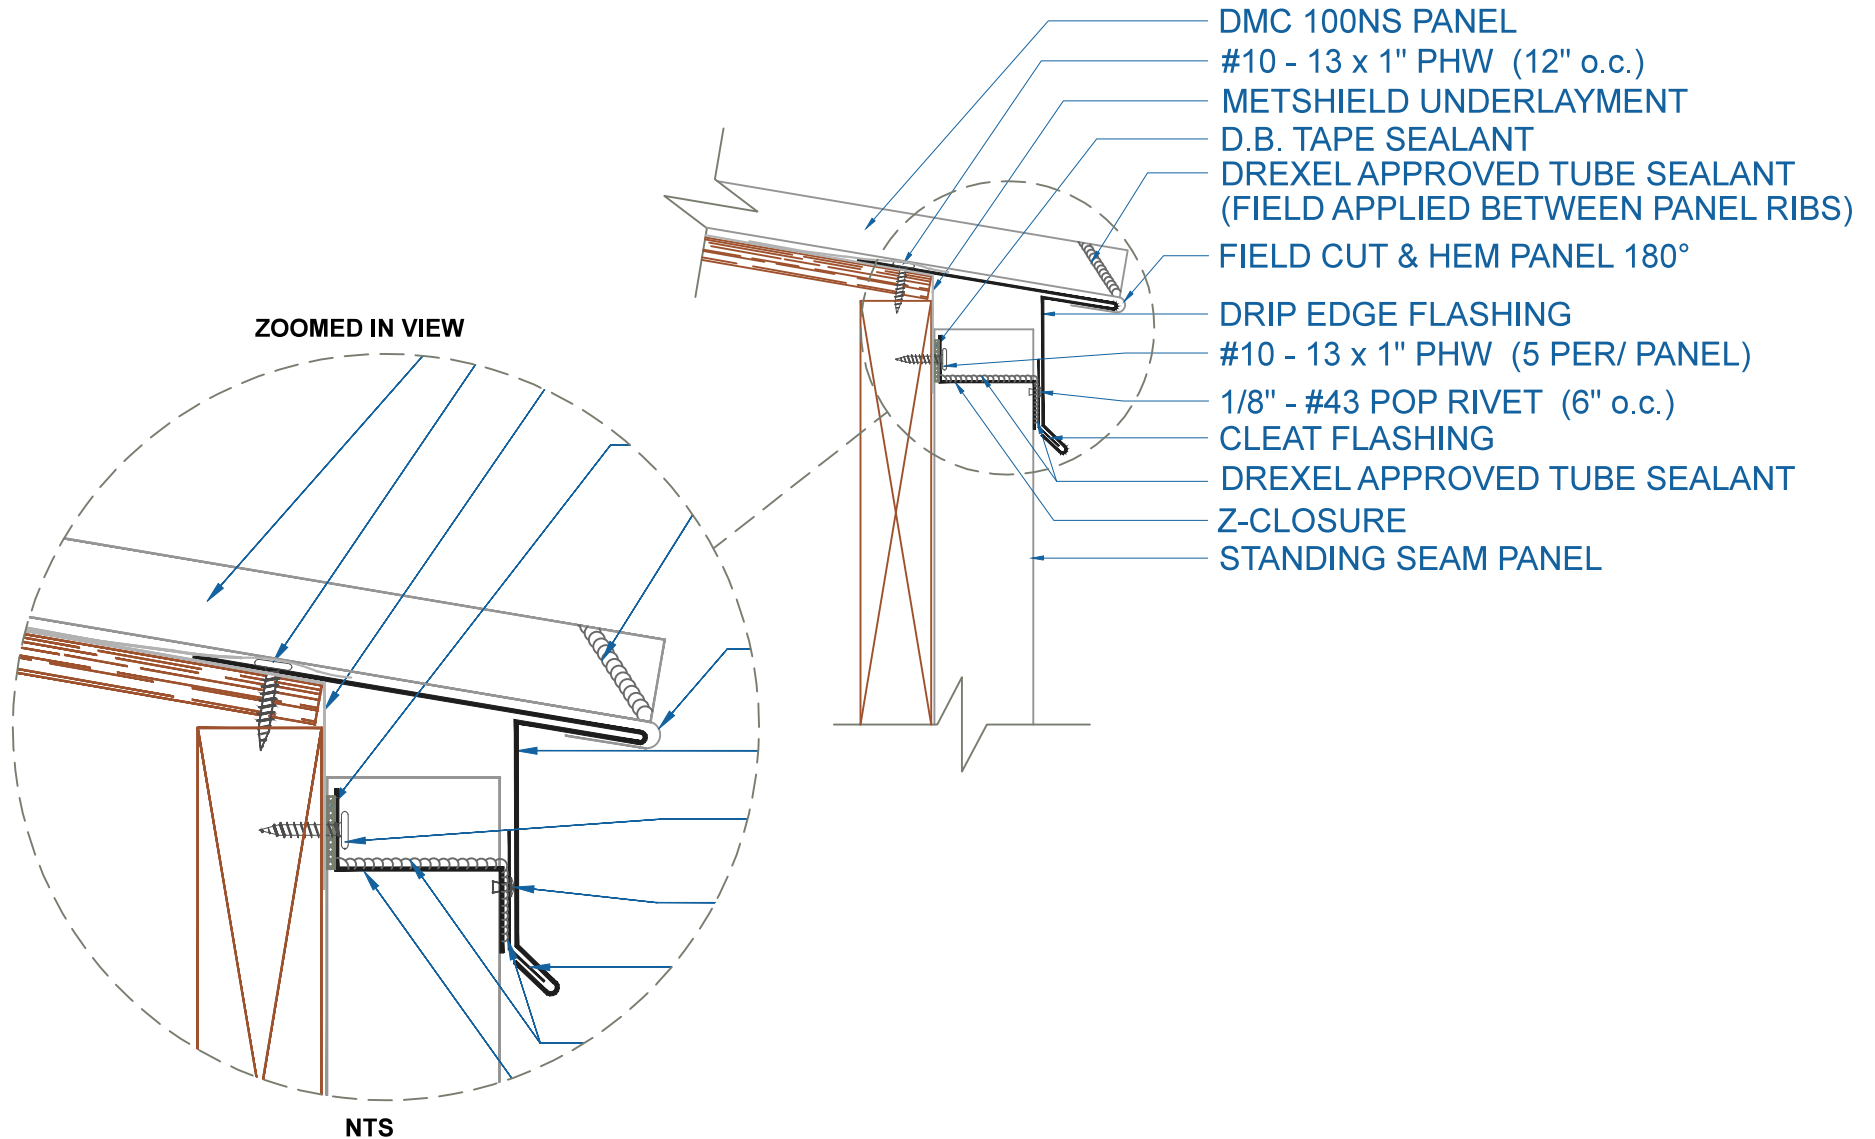

# DMC 100NS - PLYWOOD

## DRIP EDGE w/STANDING SEAM PANEL

SCALE: 3" = 1'-0"

EFFECTIVE DATE: 02-15-2013  
SUBJECT TO CHANGE WITHOUT NOTICE

**DrexelMetals**  
Roofing Systems + Custom Fabrication