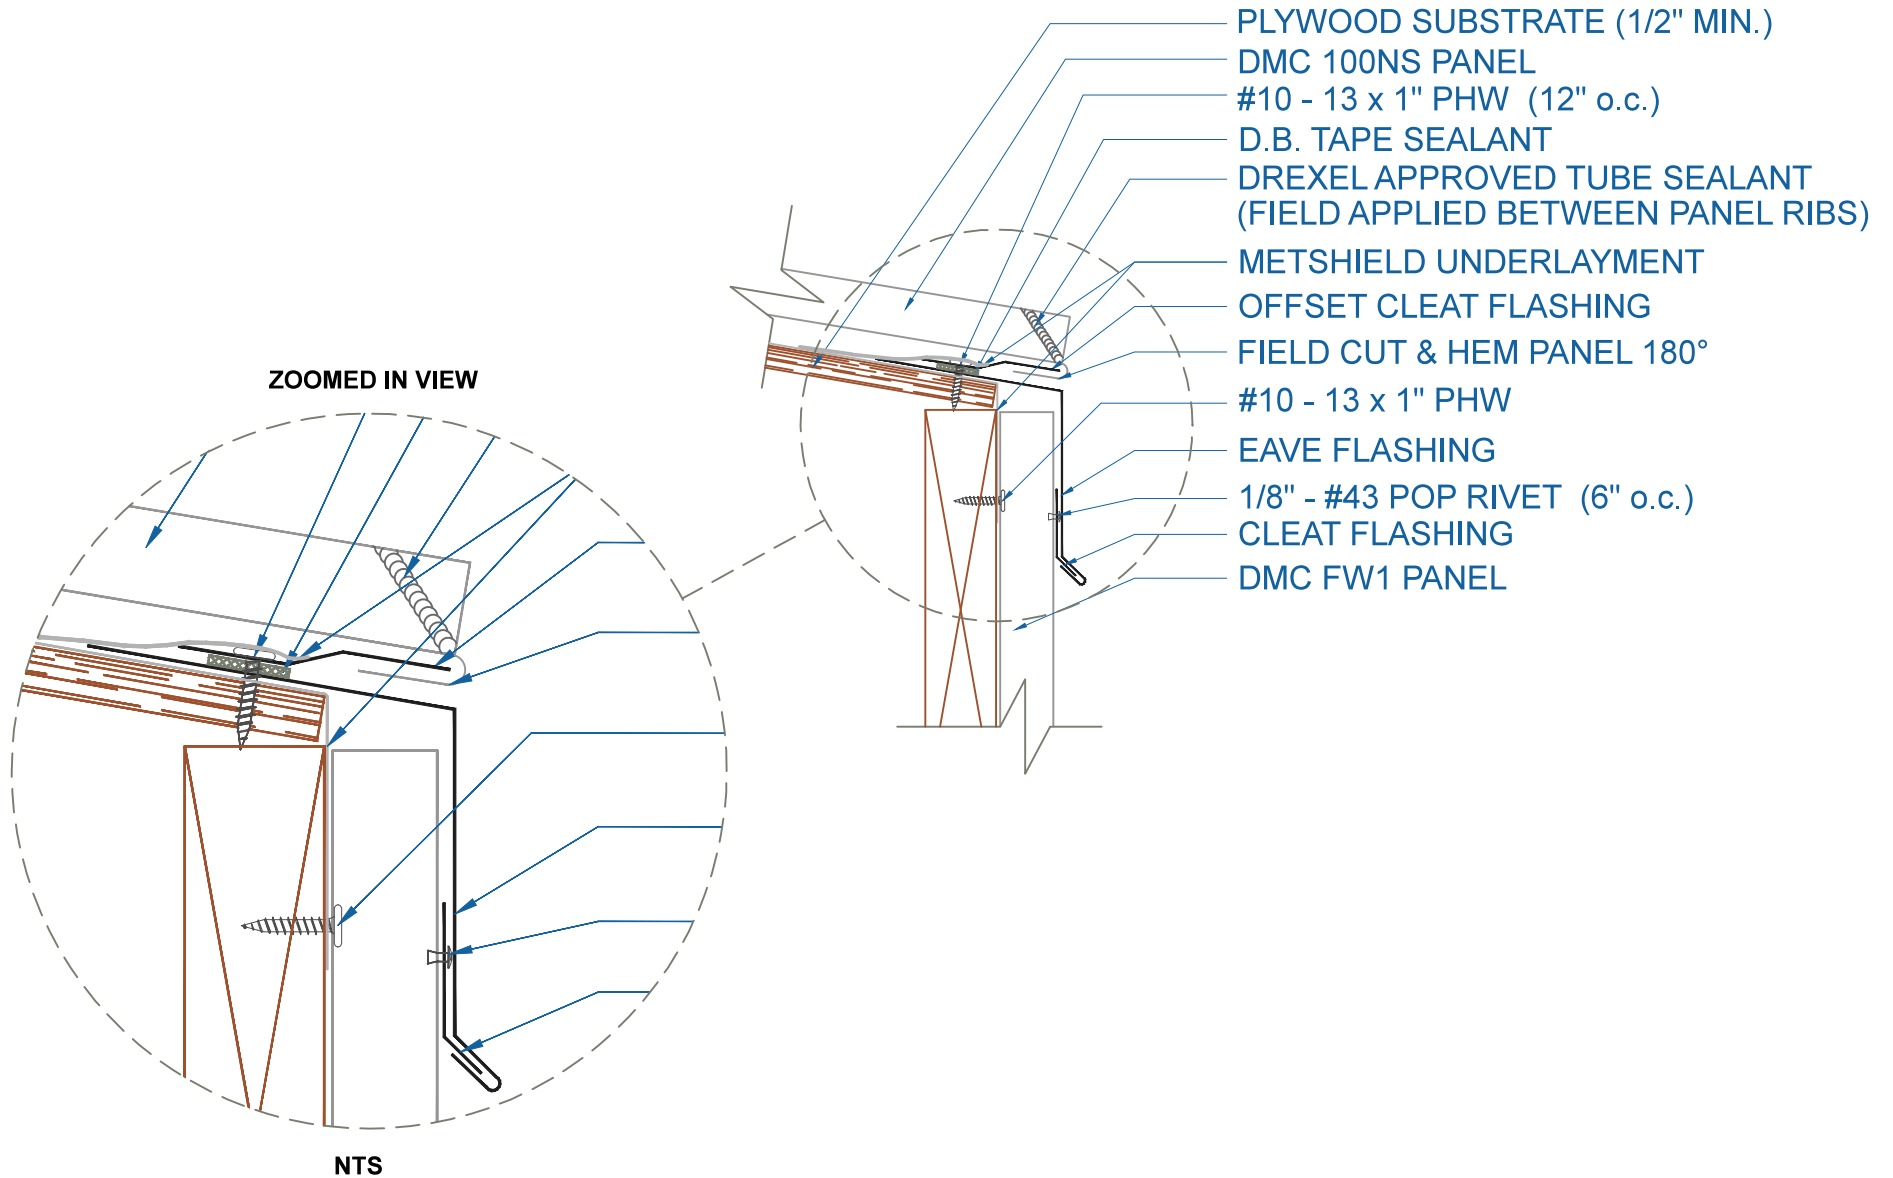

# DMC 100NS - PLYWOOD

EFFECTIVE DATE: 02-15-2013  
SUBJECT TO CHANGE WITHOUT NOTICE

## EAVE w/FLUSH PANEL

SCALE: 3" = 1'-0"

**DrexelMetals**  
Roofing Systems + Custom Fabrication