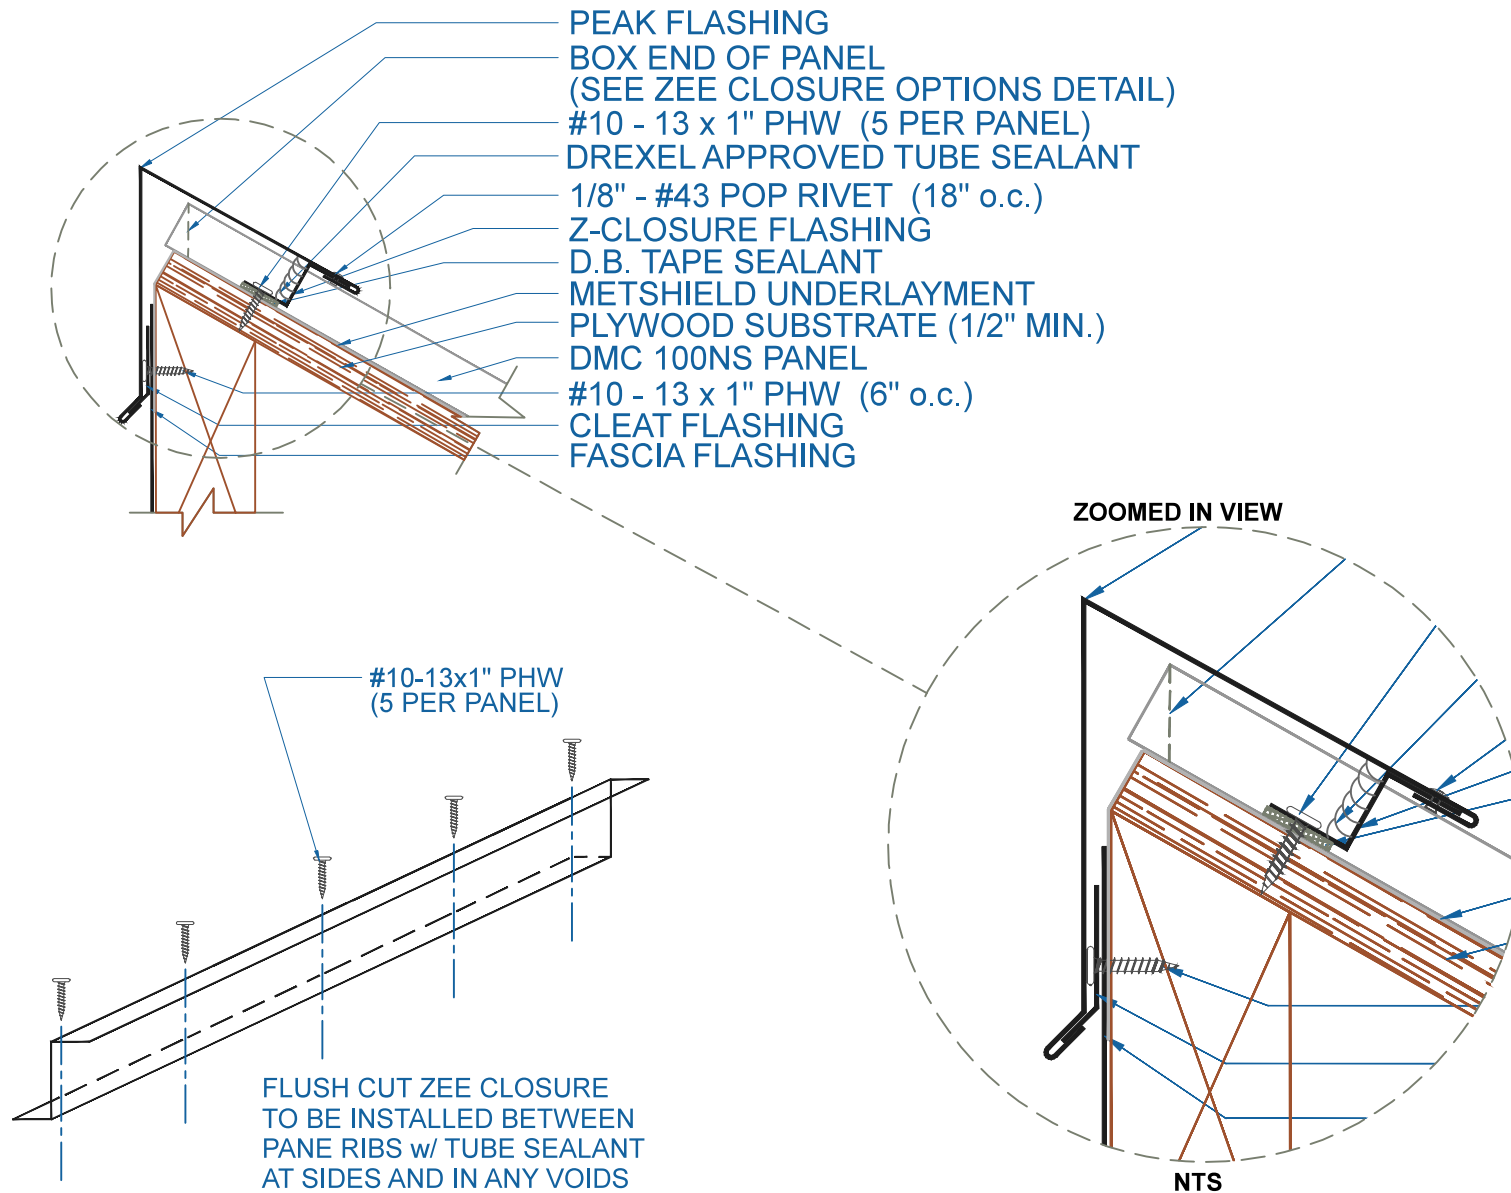

# DMC 100NS - PLYWOOD

EFFECTIVE DATE: 02-15-2013  
 SUBJECT TO CHANGE WITHOUT NOTICE

**PEAK**  
 SCALE: 3" = 1'-0"

**DrexelMetals**  
 Roofing Systems + Custom Fabrication