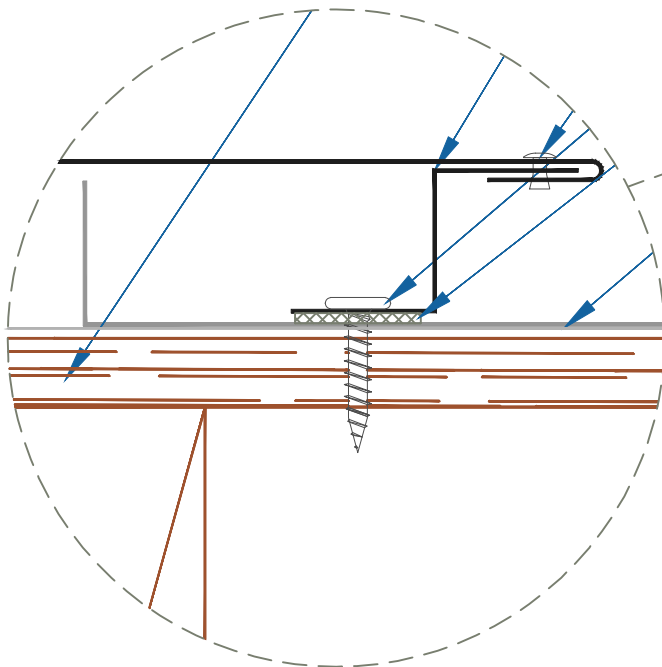

# DMC 100NS - PLYWOOD

ZOOMED IN VIEW

NTS

ON MODULE

FLOATING RAKEWALL

EFFECTIVE DATE: 02-15-2013  
 SUBJECT TO CHANGE WITHOUT NOTICE

## RAKEWALL

SCALE: 3" = 1'-0"