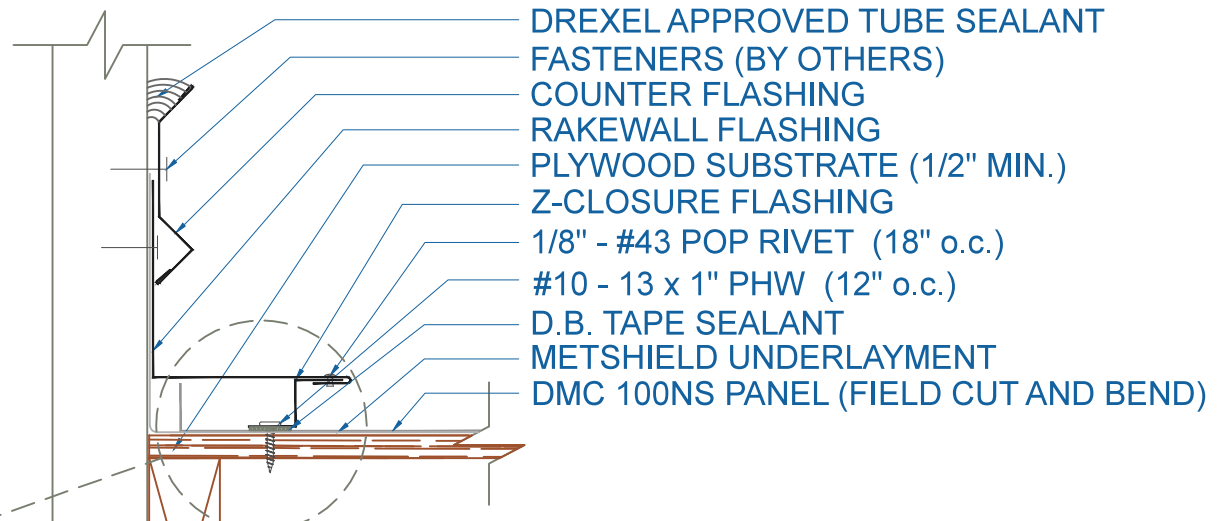

# DMC 100NS - PLYWOOD

ZOOMED IN VIEW

NTS

ON MODULE

FLOATING RAKEWALL

EFFECTIVE DATE: 02-15-2013  
 SUBJECT TO CHANGE WITHOUT NOTICE

## RAKEWALL

SCALE: 3" = 1'-0"