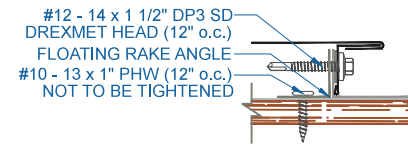

# DMC 100NS - PLYWOOD

ZOOMED IN VIEW

NTS

ON MODULE

FLOATING RAKEWALL

EFFECTIVE DATE: 02-15-2013  
 SUBJECT TO CHANGE WITHOUT NOTICE

## RAKEWALL

SCALE: 3" = 1'-0"