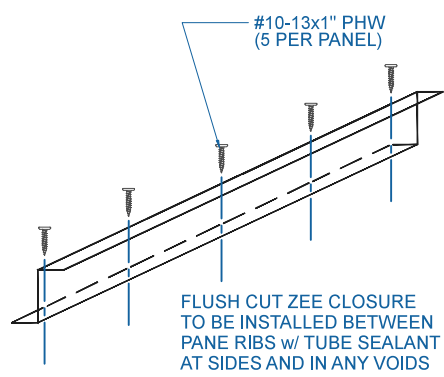

DMC 100NS - PLYWOOD

- 1/8" - #43 POP RIVET (18" o.c.)
- 1/8" - #43 POP RIVET (3 PER PANEL)
- VENTED RIDGE FLASHING
- PERFORATED Z SUPPORT FLASHING
- BOX END OF PANEL
(SEE ZEE CLOSURE OPTIONS DETAIL)
- #10 - 13 x 1" PHW (5 PER PANEL)
- DREXEL APPROVED TUBE SEALANT
- Z-CLOSURE FLASHING
- D.B. TAPE SEALANT
- DMC 100NS PANEL

NOTE:
1.) NET FREE AREA = 6.16 SQ IN/FT

VENTED RIDGE / HIP

SCALE: 3" = 1'-0"

EFFECTIVE DATE: 02-15-2013
SUBJECT TO CHANGE WITHOUT NOTICE