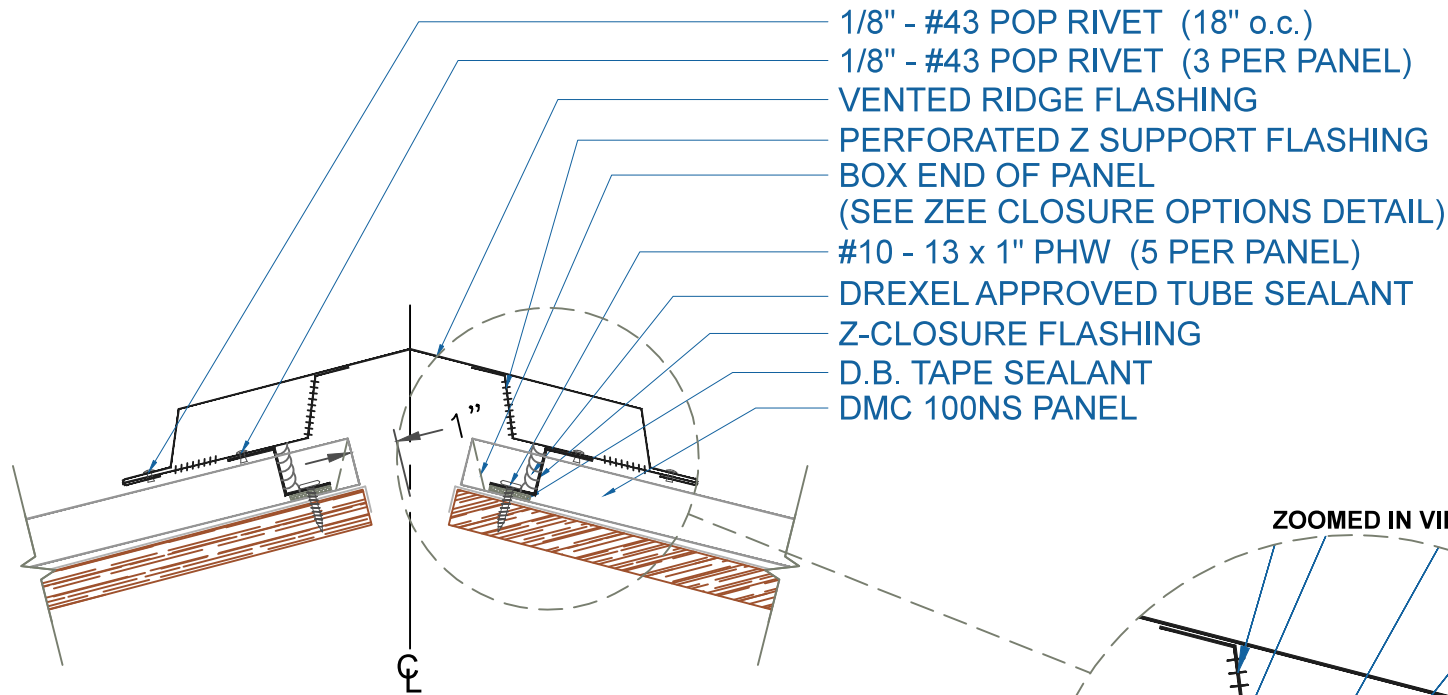

DMC 100NS - PLYWOOD

- 1/8" - #43 POP RIVET (18" o.c.)
- 1/8" - #43 POP RIVET (3 PER PANEL)
- VENTED RIDGE FLASHING
- PERFORATED Z SUPPORT FLASHING
- BOX END OF PANEL
(SEE ZEE CLOSURE OPTIONS DETAIL)
- #10 - 13 x 1" PHW (5 PER PANEL)
- DREXEL APPROVED TUBE SEALANT
- Z-CLOSURE FLASHING
- D.B. TAPE SEALANT
- DMC 100NS PANEL

NOTE:
1.) NET FREE AREA = 6.16 SQ IN/FT

VENTED RIDGE / HIP

SCALE: 3" = 1'-0"

EFFECTIVE DATE: 02-15-2013
SUBJECT TO CHANGE WITHOUT NOTICE