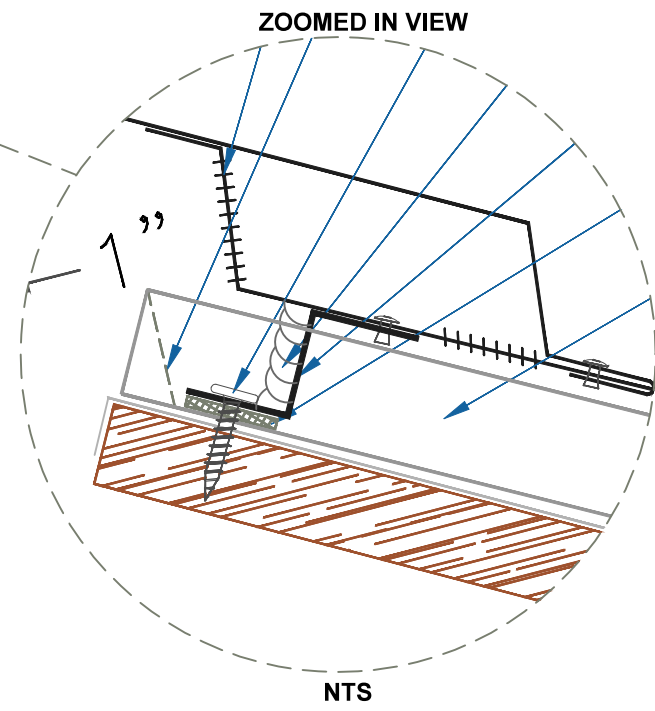

DMC 100NS - PLYWOOD

- 1/8" - #43 POP RIVET (18" o.c.)
- 1/8" - #43 POP RIVET (3 PER PANEL)
- VENTED RIDGE FLASHING
- PERFORATED Z SUPPORT FLASHING
- BOX END OF PANEL
(SEE ZEE CLOSURE OPTIONS DETAIL)
- #10 - 13 x 1" PHW (5 PER PANEL)
- DREXEL APPROVED TUBE SEALANT
- Z-CLOSURE FLASHING
- D.B. TAPE SEALANT
- DMC 100NS PANEL

NOTE:
1.) NET FREE AREA = 6.16 SQ IN/FT

VENTED RIDGE / HIP

SCALE: 3" = 1'-0"

EFFECTIVE DATE: 02-15-2013
SUBJECT TO CHANGE WITHOUT NOTICE